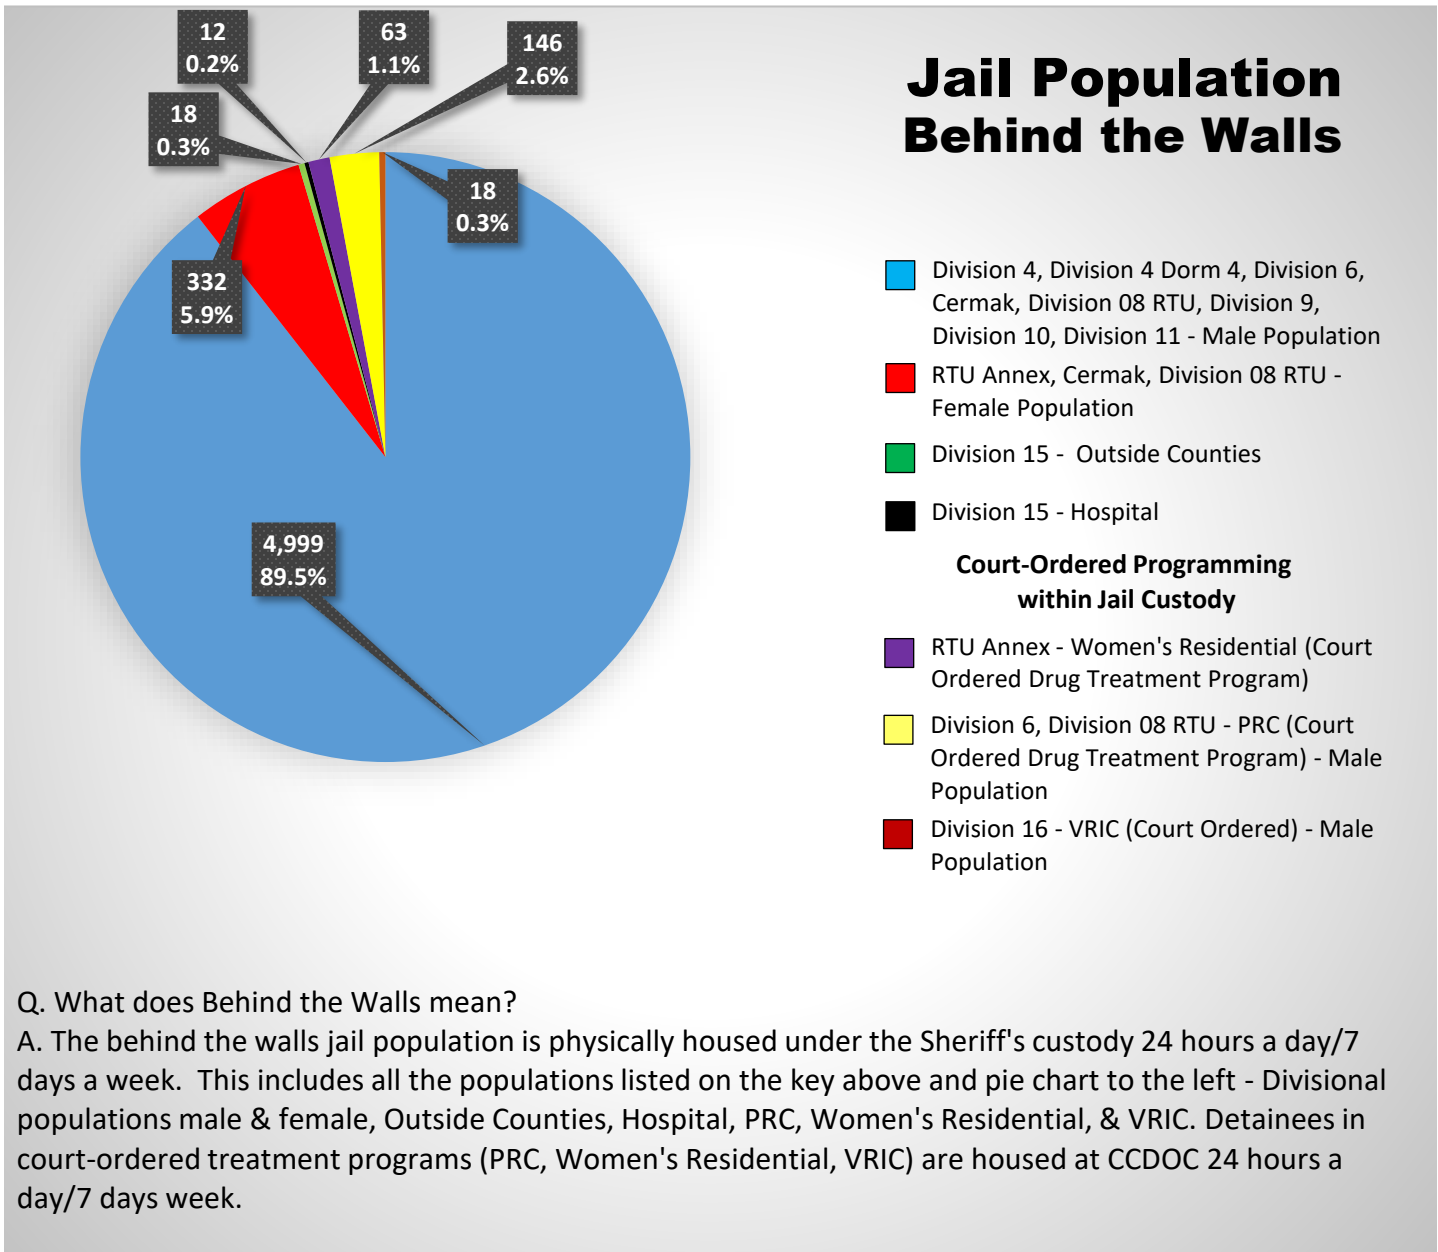

Sheriff's Daily Report 3/17/2020

Under the Custody of the Sheriff	
TOTAL MALE AND FEMALE	8,034
Jail Population	5,588
Community Corrections	2,446

Sheriff's Daily Report

3/17/2020

CCSO Population Demographics