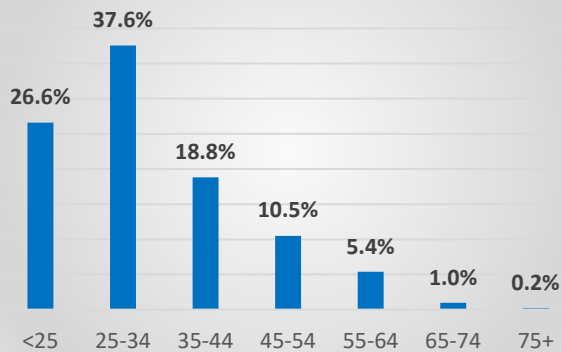

Sheriff's Daily Report

9/3/2020

Under the Custody of the Sheriff	
Total Male and Female	8,444
Jail Population	5,180
Community Corrections	3,264

Jail Population - Behind the Walls

Behind the Walls: Detainees that are physically housed under the Sheriff's custody 24 hours a day/7 days a week. This includes all populations listed on this chart - Divisional populations male & female, Outside Counties, Hospital, PRC, Women's Residential, & VRIC. Detainees in court-ordered treatment programs (PRC, Women's Residential, VRIC) are housed at CCDOC 24 hours a day/7 days week.

Sheriff's Daily Report

9/3/2020

CCSO Population Demographics

In Confinement

Gender Distribution

Race Distribution

Age Distribution

Community Corrections

Gender Distribution

Race Distribution

Age Distribution