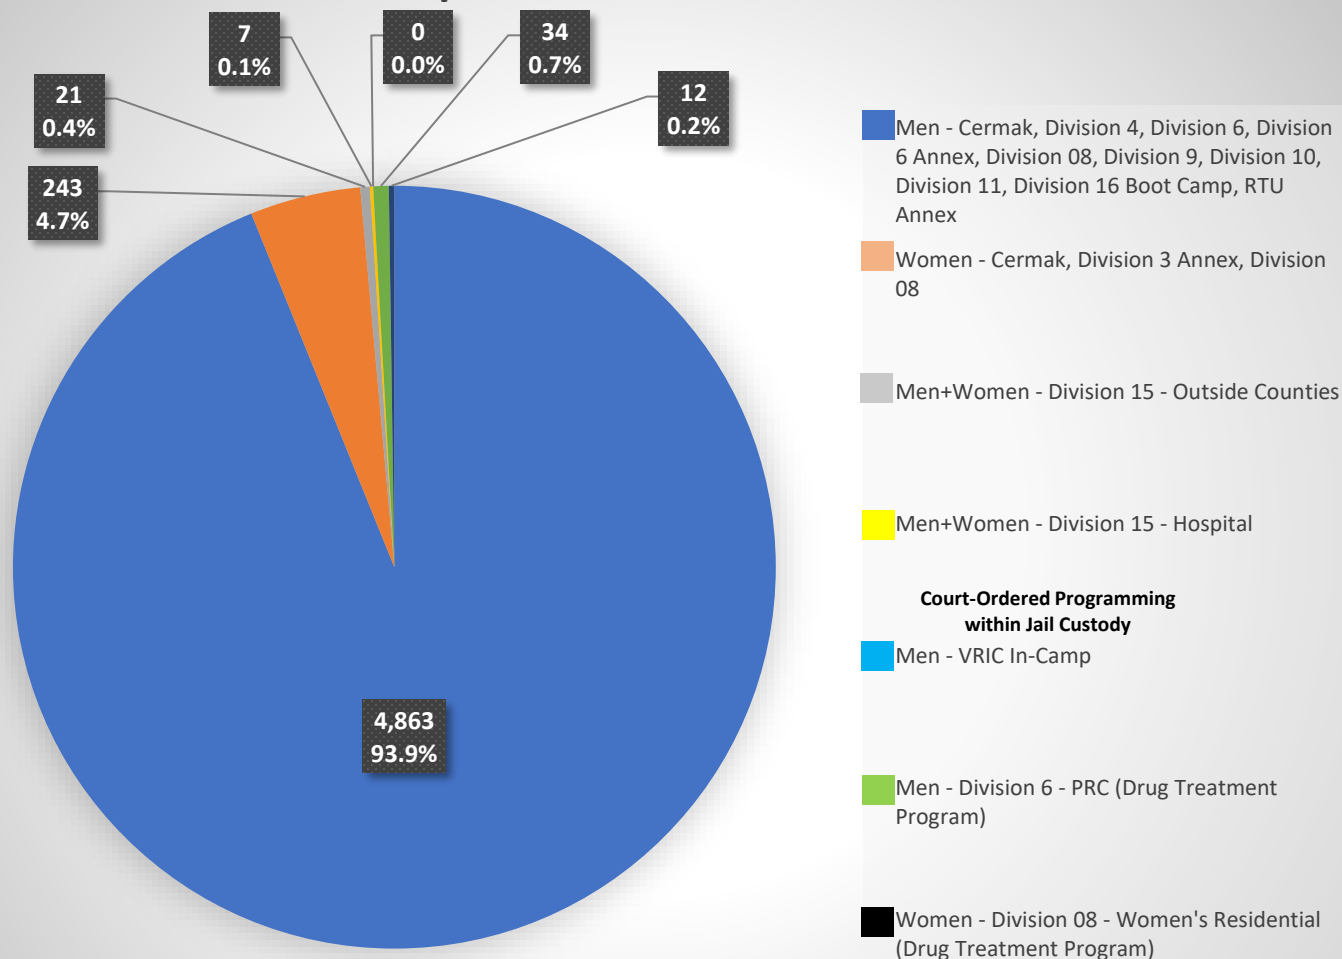

Sheriff's Daily Report

9/3/2020

Under the Custody of the Sheriff	
Total Male and Female	8,444
Jail Population	5,180
Community Corrections	3,264

Jail Population - Behind the Walls

Behind the Walls: Detainees that are physically housed under the Sheriff's custody 24 hours a day/7 days a week. This includes all populations listed on this chart - Divisional populations male & female, Outside Counties, Hospital, PRC, Women's Residential, & VRIC. Detainees in court-ordered treatment programs (PRC, Women's Residential, VRIC) are housed at CCDOC 24 hours a day/7 days week.

Sheriff's Daily Report

9/3/2020

CCSO Population Demographics

In Confinement

Gender Distribution

Race Distribution

Age Distribution

Community Corrections

Gender Distribution

Race Distribution

Age Distribution