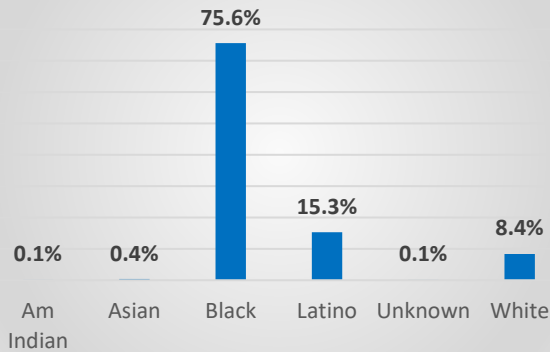

Sheriff's Daily Report

9/3/2020

Under the Custody of the Sheriff	
Total Male and Female	8,444
Jail Population	5,180
Community Corrections	3,264

Jail Population - Behind the Walls

Behind the Walls: Detainees that are physically housed under the Sheriff's custody 24 hours a day/7 days a week. This includes all populations listed on this chart - Divisional populations male & female, Outside Counties, Hospital, PRC, Women's Residential, & VRIC. Detainees in court-ordered treatment programs (PRC, Women's Residential, VRIC) are housed at CCDOC 24 hours a day/7 days week.

Sheriff's Daily Report

9/3/2020

CCSO Population Demographics

In Confinement

Gender Distribution

Race Distribution

Age Distribution

Community Corrections

Gender Distribution

Race Distribution

Age Distribution