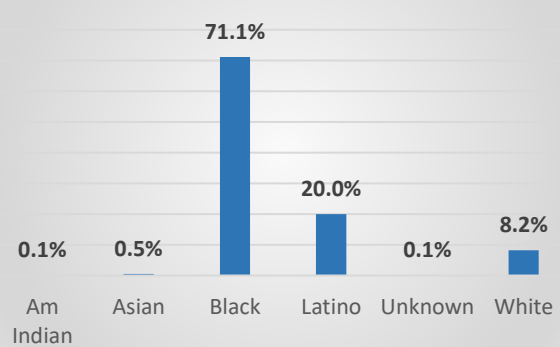

Sheriff's Daily Report

9/3/2020

Under the Custody of the Sheriff	
Total Male and Female	8,444
Jail Population	5,180
Community Corrections	3,264

Jail Population - Behind the Walls

Behind the Walls: Detainees that are physically housed under the Sheriff's custody 24 hours a day/7 days a week. This includes all populations listed on this chart - Divisional populations male & female, Outside Counties, Hospital, PRC, Women's Residential, & VRIC. Detainees in court-ordered treatment programs (PRC, Women's Residential, VRIC) are housed at CCDOC 24 hours a day/7 days week.

Sheriff's Daily Report

9/3/2020

CCSO Population Demographics

In Confinement

Gender Distribution

Race Distribution

Age Distribution

Community Corrections

Gender Distribution

Race Distribution

Age Distribution