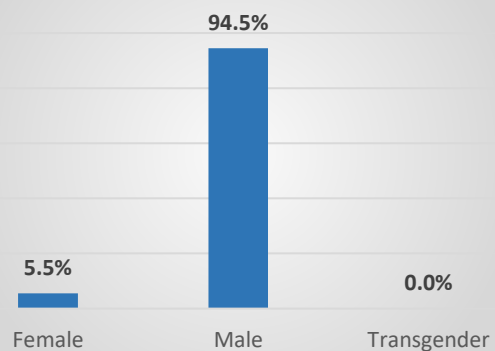

Sheriff's Daily Report

9/3/2020

Under the Custody of the Sheriff	
Total Male and Female	8,444
Jail Population	5,180
Community Corrections	3,264

Jail Population - Behind the Walls

Behind the Walls: Detainees that are physically housed under the Sheriff's custody 24 hours a day/7 days a week. This includes all populations listed on this chart - Divisional populations male & female, Outside Counties, Hospital, PRC, Women's Residential, & VRIC. Detainees in court-ordered treatment programs (PRC, Women's Residential, VRIC) are housed at CCDOC 24 hours a day/7 days week.

Sheriff's Daily Report

9/3/2020

CCSO Population Demographics

In Confinement

Gender Distribution

Race Distribution

Age Distribution

Community Corrections

Gender Distribution

Race Distribution

Age Distribution