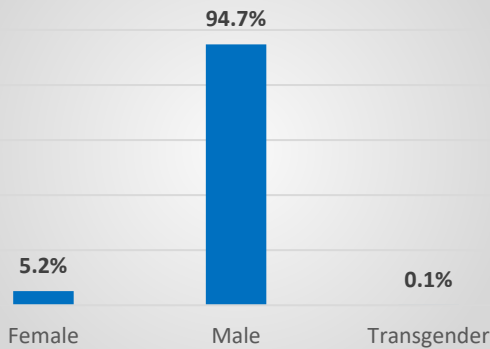

Sheriff's Daily Report

9/3/2020

CCSO Population Demographics

In Confinement

Gender Distribution