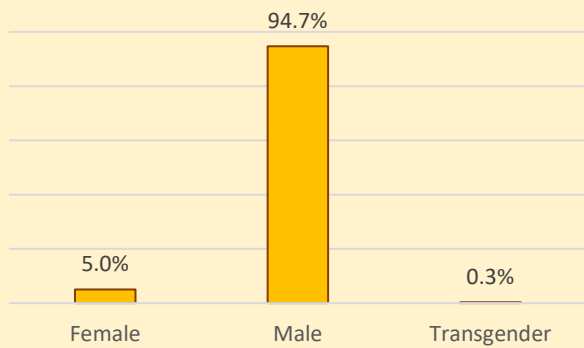

Sheriff's Daily Report

12/1/2022

Under the Custody of the Sheriff	
Total Male and Female	7,432
Jail Population	5,436
Community Corrections	1,996

Jail Population - Behind the Walls

Sheriff's Daily Report

12/1/2022

CCSO Population Demographics

In Confinement

Gender Distribution

Race Distribution

Age Distribution

Community Corrections

Gender Distribution

Race Distribution

Age Distribution