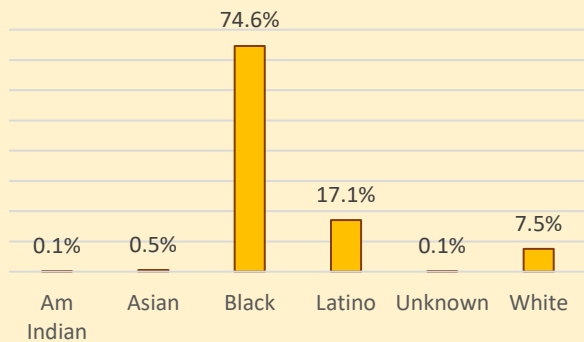

Sheriff's Daily Report

12/1/2022

Under the Custody of the Sheriff	
Total Male and Female	7,432
Jail Population	5,436
Community Corrections	1,996

Jail Population - Behind the Walls

Sheriff's Daily Report

12/1/2022

CCSO Population Demographics

In Confinement

Gender Distribution

Race Distribution

Age Distribution

Community Corrections

Gender Distribution

Race Distribution

Age Distribution