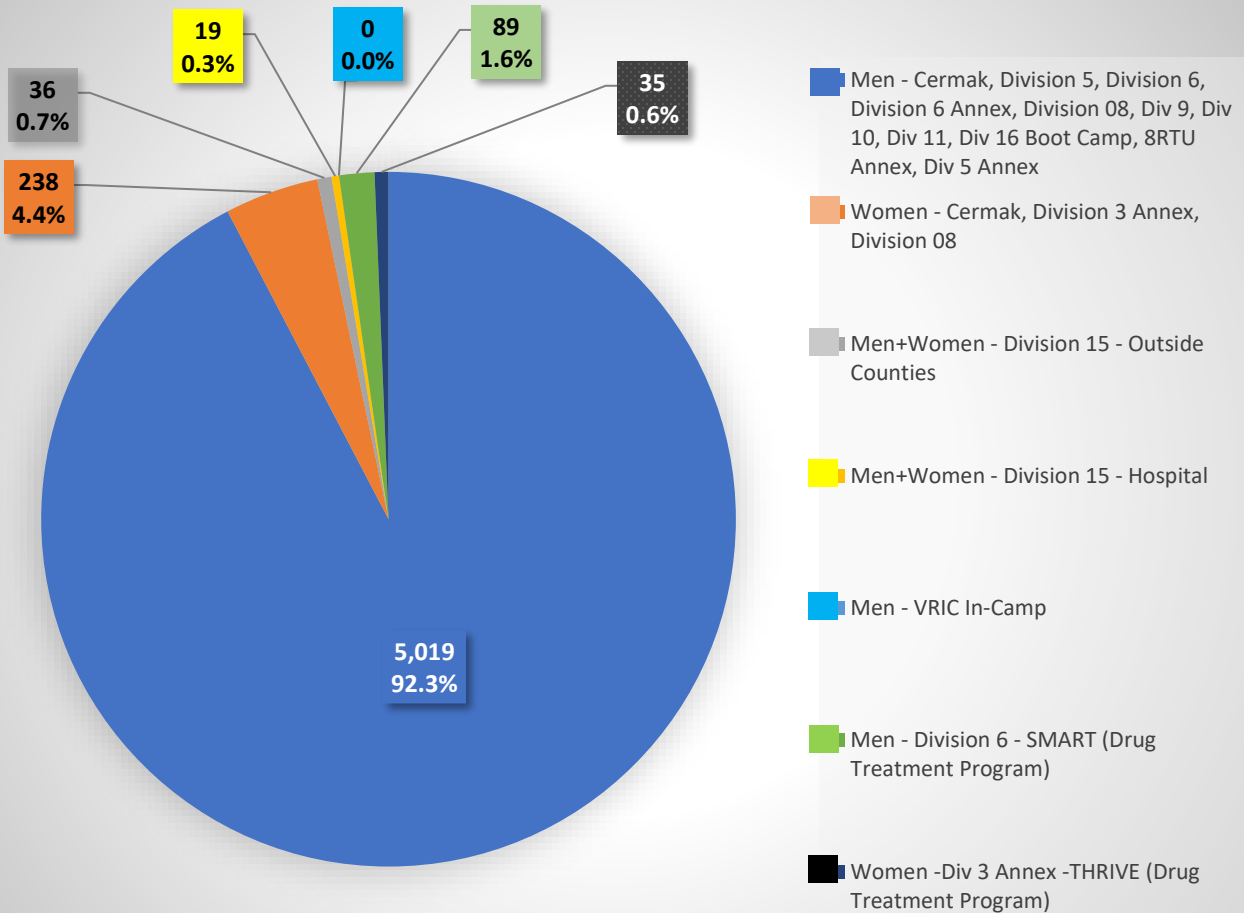

Sheriff's Daily Report

12/1/2022

Under the Custody of the Sheriff	
Total Male and Female	7,432
Jail Population	5,436
Community Corrections	1,996

Jail Population - Behind the Walls

Sheriff's Daily Report

12/1/2022

CCSO Population Demographics

In Confinement

Gender Distribution

Race Distribution

Age Distribution

Community Corrections

Gender Distribution

Race Distribution

Age Distribution