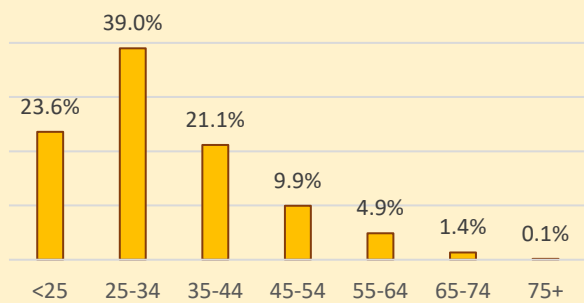

Sheriff's Daily Report

12/1/2022

Under the Custody of the Sheriff	
Total Male and Female	7,432
Jail Population	5,436
Community Corrections	1,996

Jail Population - Behind the Walls

Sheriff's Daily Report

12/1/2022

CCSO Population Demographics

In Confinement

Gender Distribution

Race Distribution

Age Distribution

Community Corrections

Gender Distribution

Race Distribution

Age Distribution