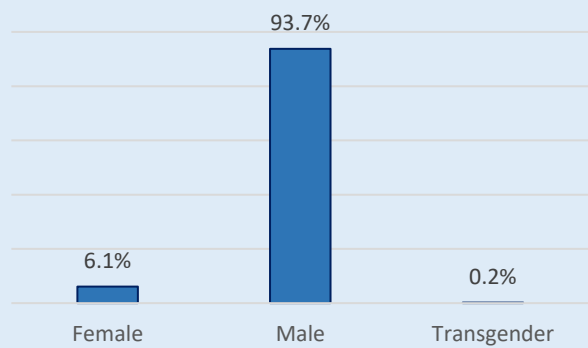

Sheriff's Daily Report

12/1/2022

Under the Custody of the Sheriff	
Total Male and Female	7,432
Jail Population	5,436
Community Corrections	1,996

Jail Population - Behind the Walls

Sheriff's Daily Report

12/1/2022

CCSO Population Demographics

In Confinement

Gender Distribution

Race Distribution

Age Distribution

Community Corrections

Gender Distribution

Race Distribution

Age Distribution