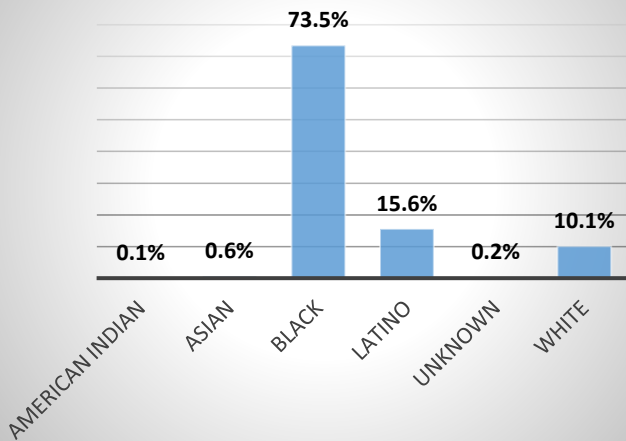

Sheriff's Daily Report 10/10/2018

Under the Custody of the Sheriff	
TOTAL MALE AND FEMALE	8,236
Jail Population	6,208
Community Corrections	2,028

Sheriff's Daily Report
10/10/2018

CCSO Population Demographics

In Confinement

Gender Distribution

Race Distribution

Age Distribution

Community Corrections

Gender Distribution

Race Distribution

Age Distribution