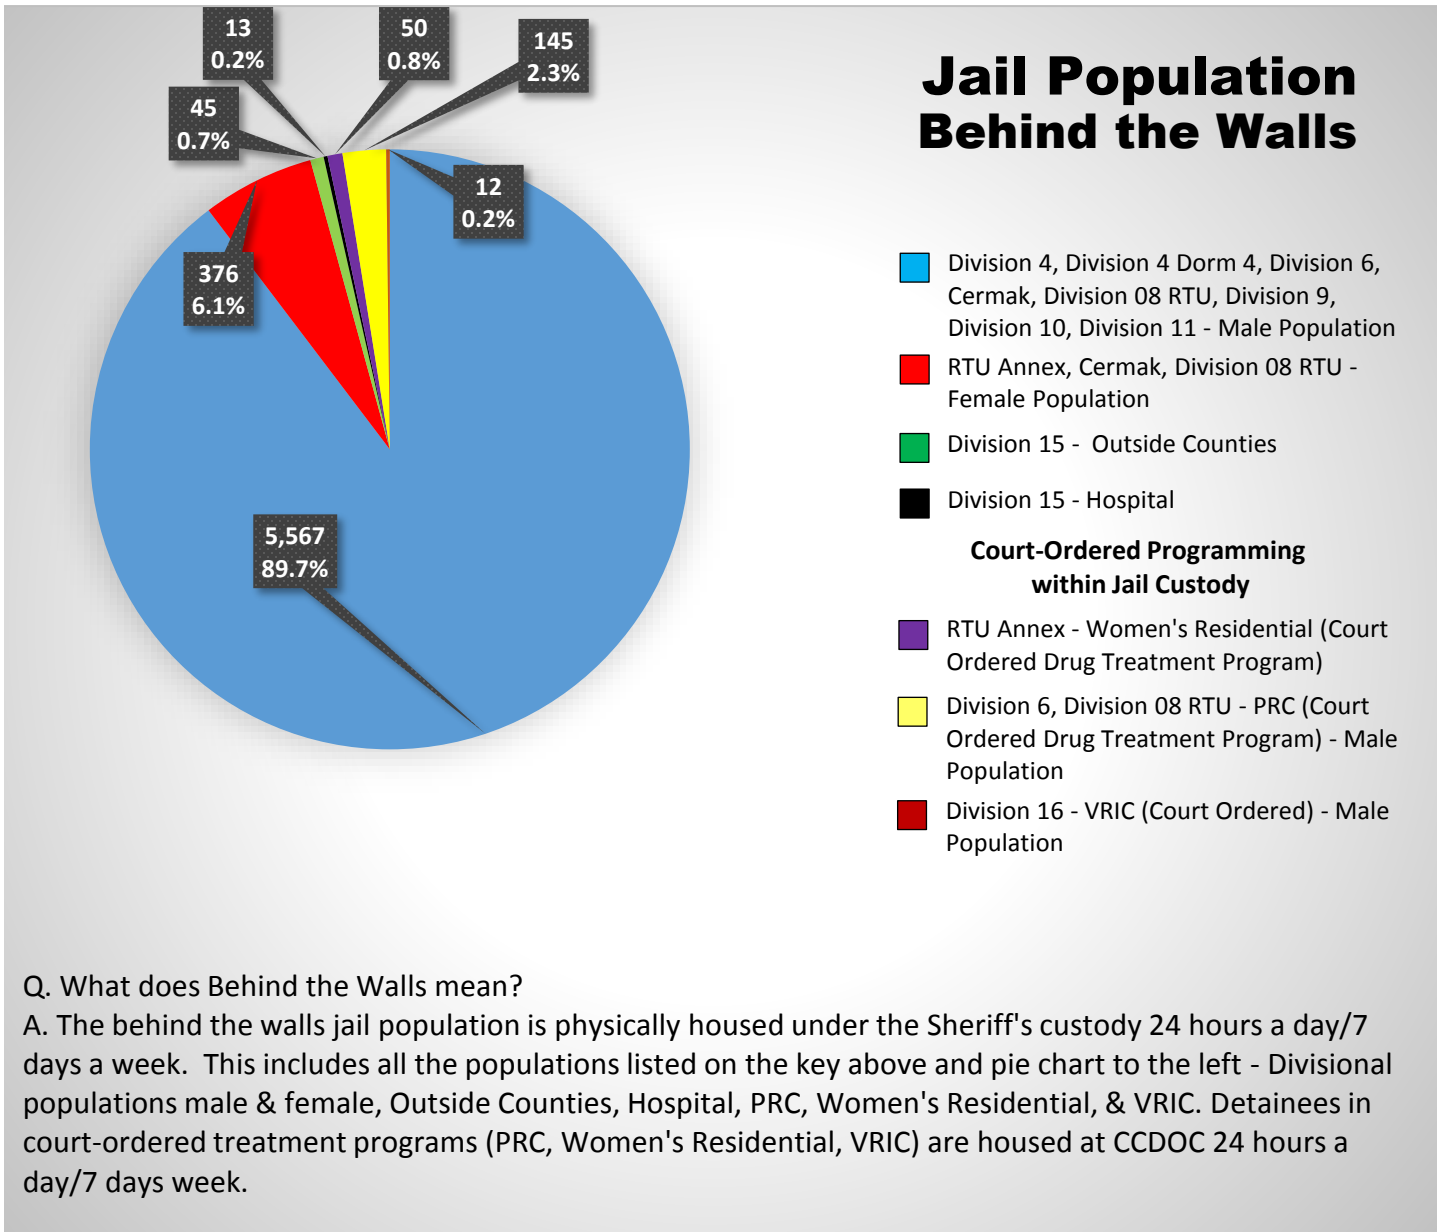

Sheriff's Daily Report 10/10/2018

Under the Custody of the Sheriff	
TOTAL MALE AND FEMALE	8,236
Jail Population	6,208
Community Corrections	2,028

Sheriff's Daily Report
10/10/2018

CCSO Population Demographics

In Confinement

Gender Distribution

Race Distribution

Age Distribution

Community Corrections

Gender Distribution

Race Distribution

Age Distribution