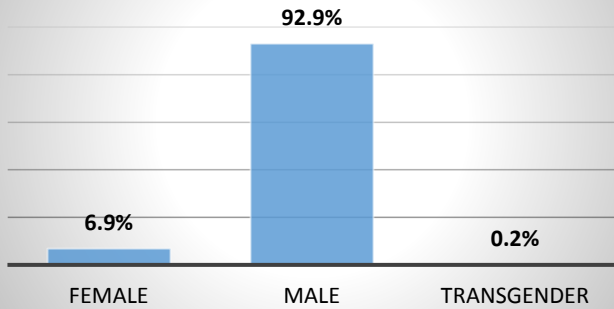

Sheriff's Daily Report 10/10/2018

Under the Custody of the Sheriff	
TOTAL MALE AND FEMALE	8,236
Jail Population	6,208
Community Corrections	2,028

Sheriff's Daily Report
10/10/2018

CCSO Population Demographics

In Confinement

Gender Distribution

Race Distribution

Age Distribution

Community Corrections

Gender Distribution

Race Distribution

Age Distribution