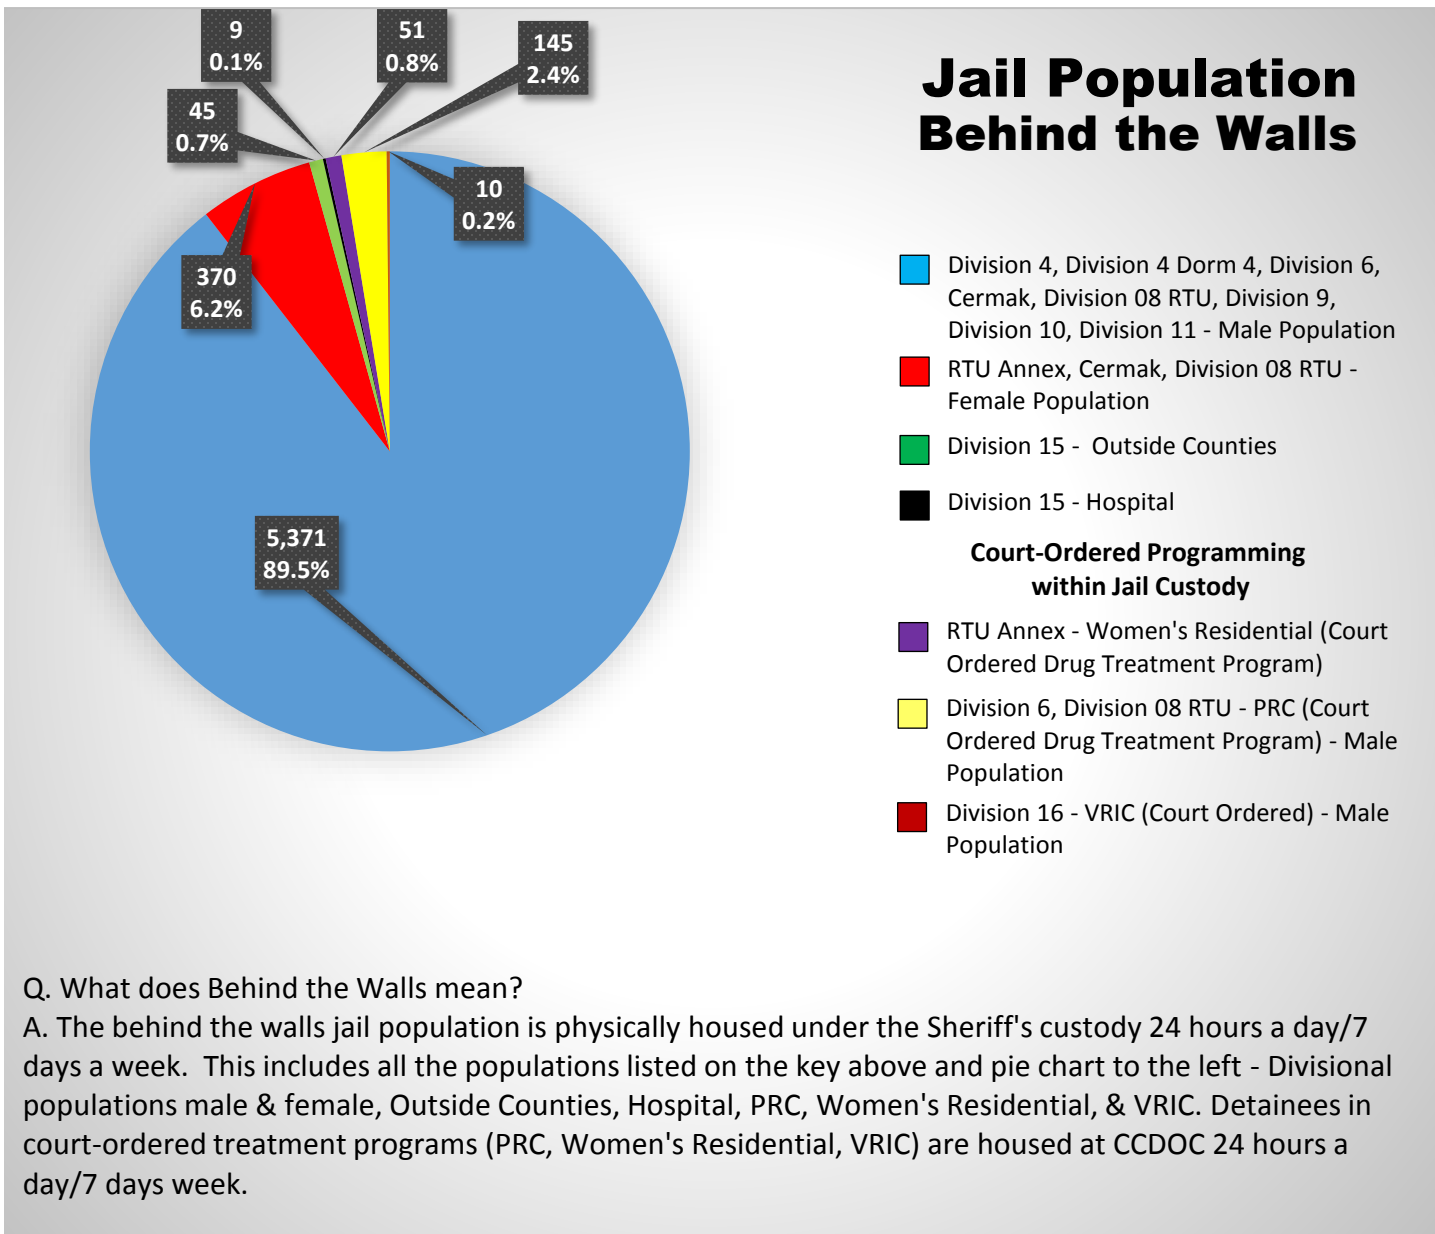

Sheriff's Daily Report 11/2/2018

Under the Custody of the Sheriff	
TOTAL MALE AND FEMALE	8,169
Jail Population	6,001
Community Corrections	2,168

Sheriff's Daily Report
11/2/2018

CCSO Population Demographics