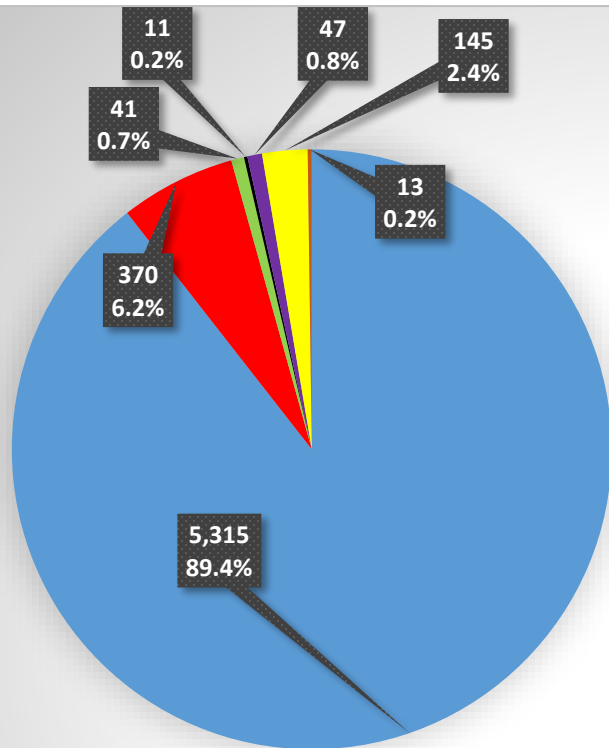

## Sheriff's Daily Report 11/26/2018

Under the Custody of the Sheriff	
<b>TOTAL MALE AND FEMALE</b>	<b>8,171</b>
Jail Population	5,942
Community Corrections	2,229

### Jail Population Behind the Walls

- Division 4, Division 4 Dorm 4, Division 6, Cermak, Division 08 RTU, Division 9, Division 10, Division 11 - Male Population
  - RTU Annex, Cermak, Division 08 RTU - Female Population
  - Division 15 - Outside Counties
  - Division 15 - Hospital
- Court-Ordered Programming within Jail Custody**
- RTU Annex - Women's Residential (Court Ordered Drug Treatment Program)
  - Division 6, Division 08 RTU - PRC (Court Ordered Drug Treatment Program) - Male Population
  - Division 16 - VRIC (Court Ordered) - Male Population

Q. What does Behind the Walls mean?

A. The behind the walls jail population is physically housed under the Sheriff's custody 24 hours a day/7 days a week. This includes all the populations listed on the key above and pie chart to the left - Divisional populations male & female, Outside Counties, Hospital, PRC, Women's Residential, & VRIC. Detainees in court-ordered treatment programs (PRC, Women's Residential, VRIC) are housed at CCDOC 24 hours a day/7 days week.