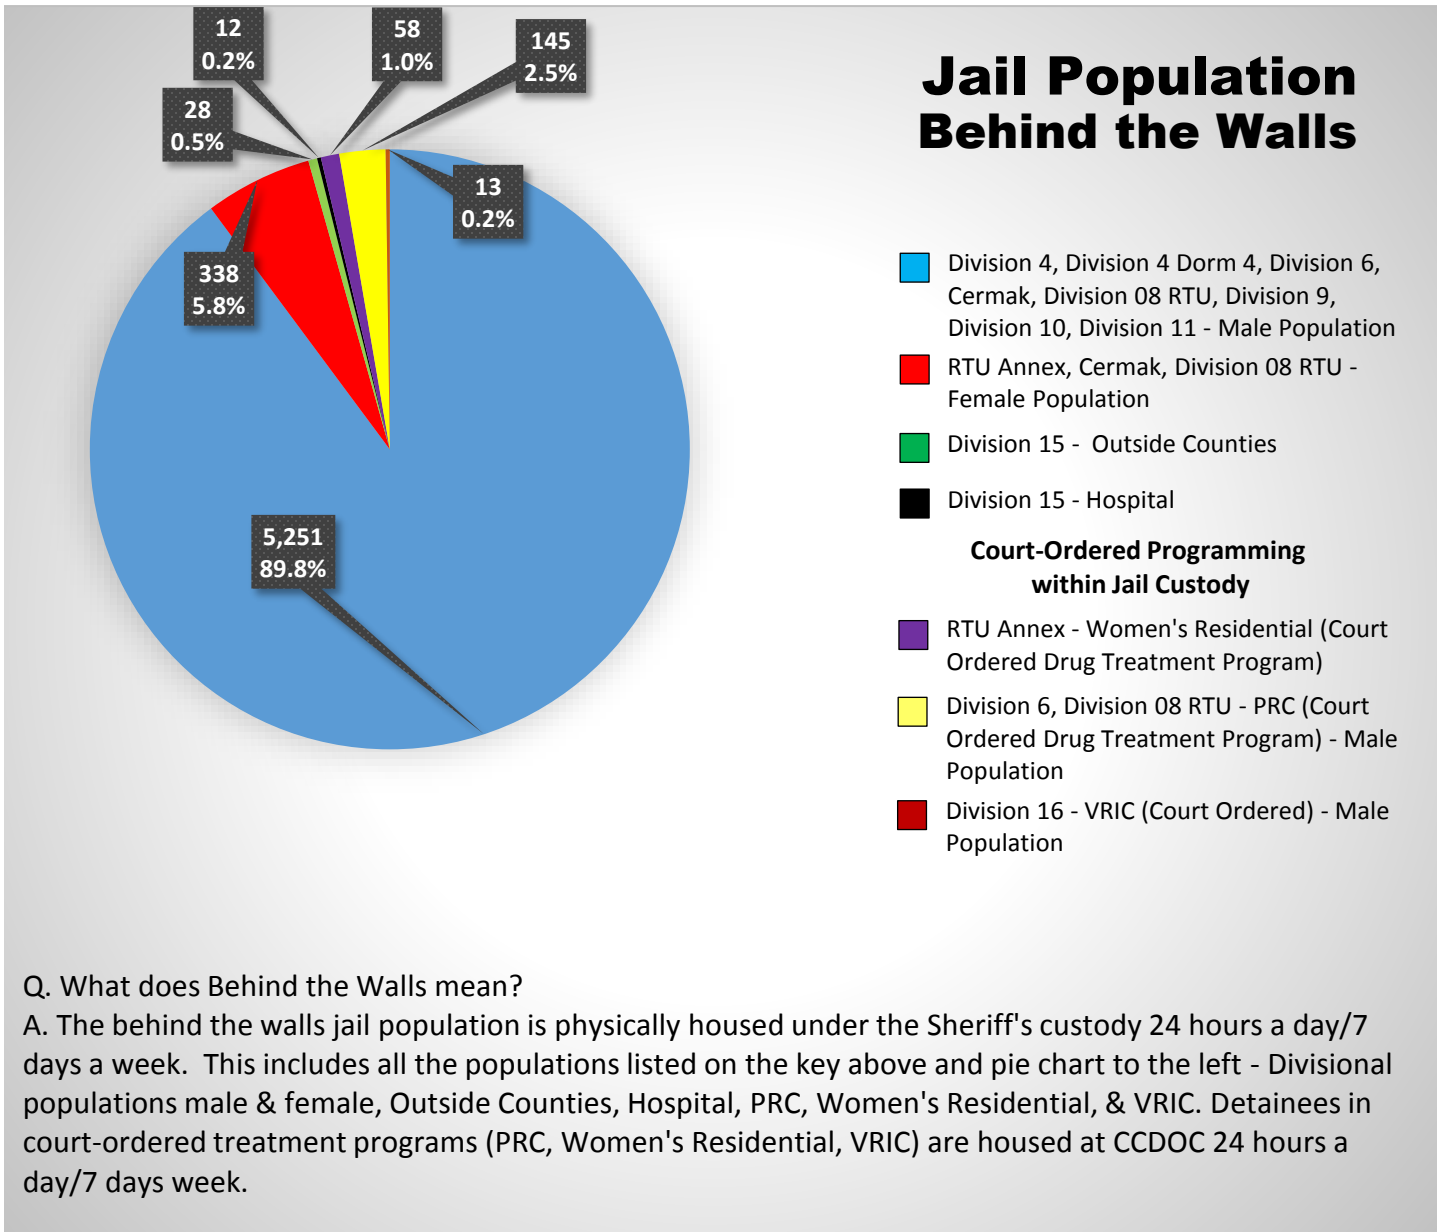

Sheriff's Daily Report 1/29/2019

Under the Custody of the Sheriff	
TOTAL MALE AND FEMALE	8,027
Jail Population	5,845
Community Corrections	2,182

Sheriff's Daily Report
1/29/2019

CCSO Population Demographics

In Confinement

Gender Distribution

Race Distribution

Age Distribution

Community Corrections

Gender Distribution

Race Distribution

Age Distribution