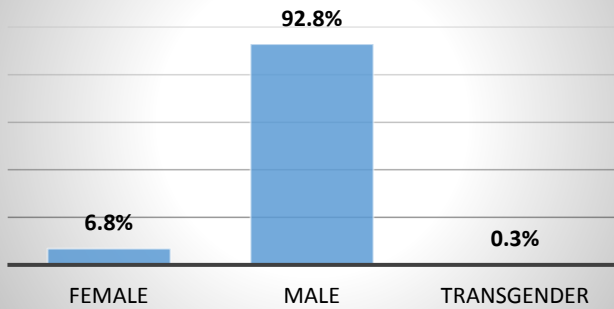

Sheriff's Daily Report 1/29/2019

Under the Custody of the Sheriff	
TOTAL MALE AND FEMALE	8,027
Jail Population	5,845
Community Corrections	2,182

Sheriff's Daily Report
1/29/2019

CCSO Population Demographics

In Confinement

Gender Distribution

Race Distribution

Age Distribution

Community Corrections

Gender Distribution

Race Distribution

Age Distribution