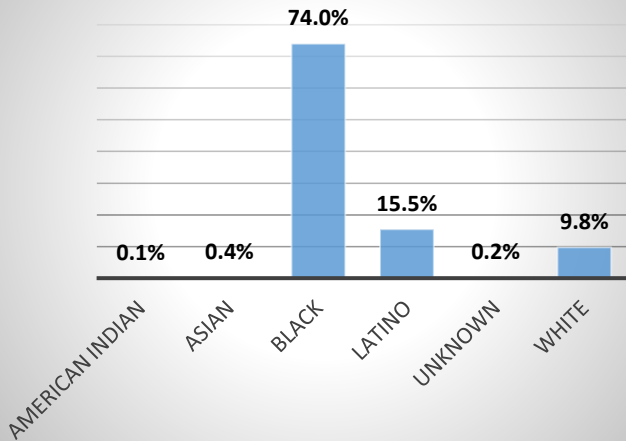

Sheriff's Daily Report 1/29/2019

Under the Custody of the Sheriff	
TOTAL MALE AND FEMALE	8,027
Jail Population	5,845
Community Corrections	2,182

Sheriff's Daily Report
1/29/2019

CCSO Population Demographics

In Confinement

Gender Distribution

Race Distribution

Age Distribution

Community Corrections

Gender Distribution

Race Distribution

Age Distribution