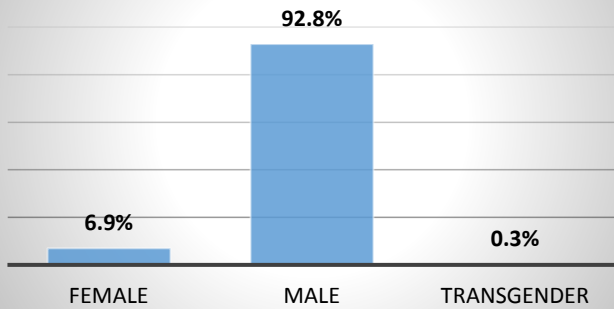

Sheriff's Daily Report 3/4/2019

Under the Custody of the Sheriff	
TOTAL MALE AND FEMALE	7,967
Jail Population	5,746
Community Corrections	2,221

Sheriff's Daily Report
3/4/2019

CCSO Population Demographics

In Confinement

Gender Distribution

Race Distribution

Age Distribution

Community Corrections

Gender Distribution

Race Distribution

Age Distribution