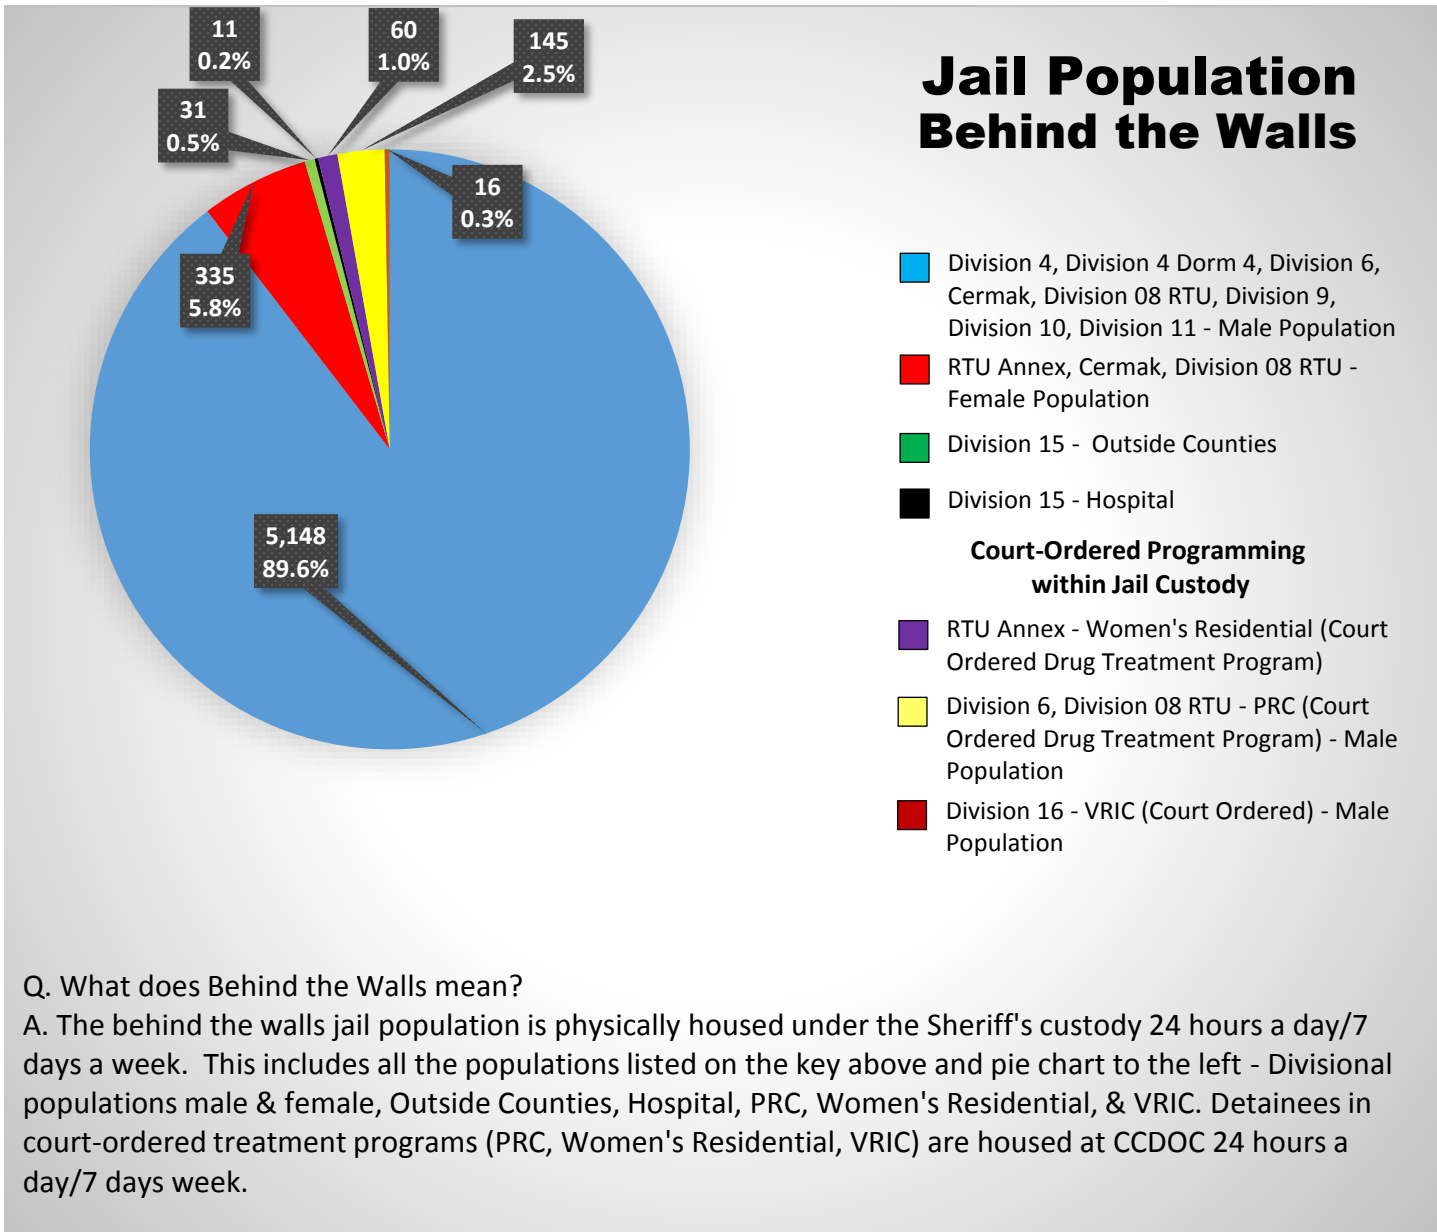

Sheriff's Daily Report 3/4/2019

Under the Custody of the Sheriff	
TOTAL MALE AND FEMALE	7,967
Jail Population	5,746
Community Corrections	2,221

Sheriff's Daily Report
3/4/2019

CCSO Population Demographics

In Confinement

Gender Distribution

Race Distribution

Age Distribution

Community Corrections

Gender Distribution

Race Distribution

Age Distribution