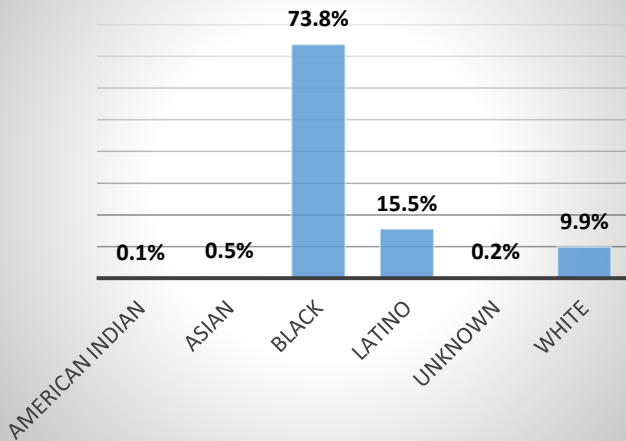

Sheriff's Daily Report 3/4/2019

Under the Custody of the Sheriff	
TOTAL MALE AND FEMALE	7,967
Jail Population	5,746
Community Corrections	2,221

Sheriff's Daily Report
3/4/2019

CCSO Population Demographics

In Confinement

Gender Distribution

Race Distribution

Age Distribution

Community Corrections

Gender Distribution

Race Distribution

Age Distribution