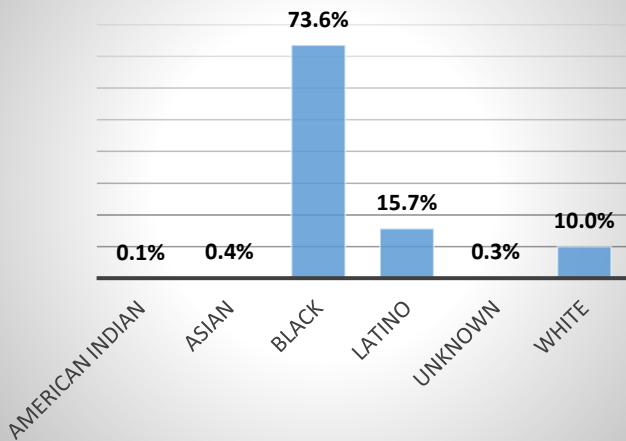

Sheriff's Daily Report 3/16/2019

Under the Custody of the Sheriff	
TOTAL MALE AND FEMALE	7,747
Jail Population	5,561
Community Corrections	2,186

Sheriff's Daily Report
3/16/2019

CCSO Population Demographics

In Confinement

Gender Distribution

Race Distribution

Age Distribution

Community Corrections

Gender Distribution

Race Distribution

Age Distribution