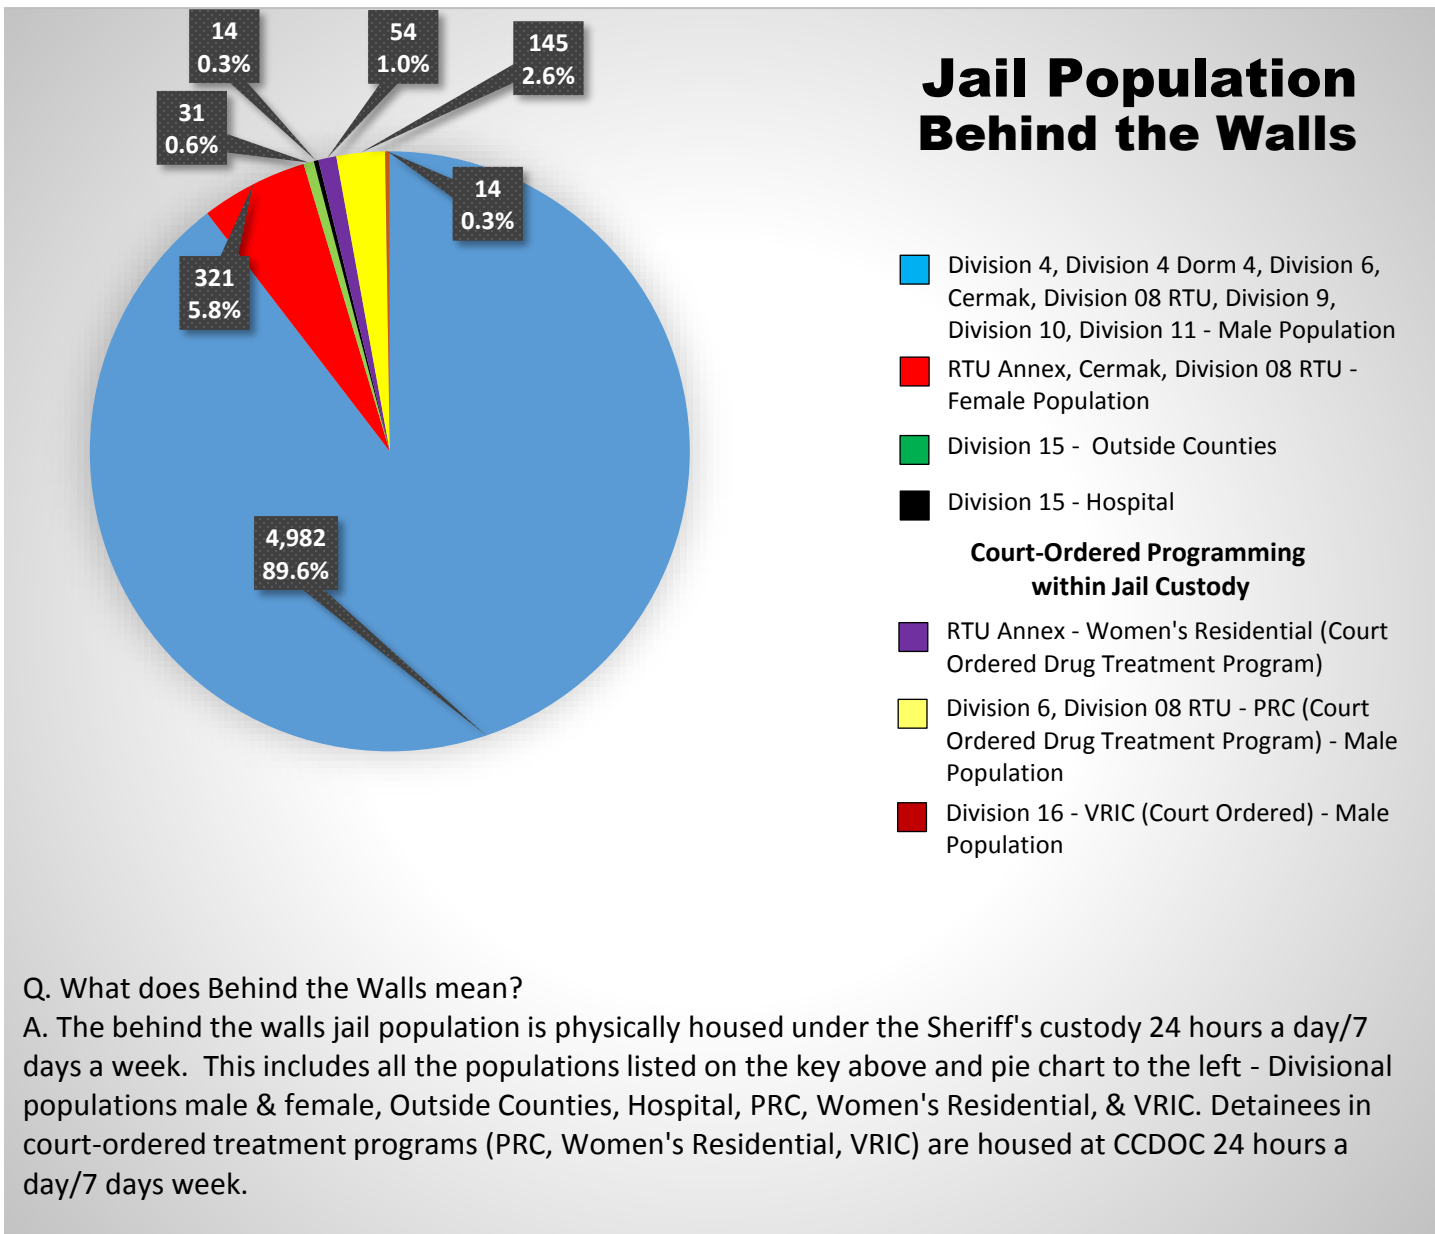

Sheriff's Daily Report 3/16/2019

Under the Custody of the Sheriff	
TOTAL MALE AND FEMALE	7,747
Jail Population	5,561
Community Corrections	2,186

Sheriff's Daily Report
3/16/2019

CCSO Population Demographics

In Confinement

Gender Distribution

Race Distribution

Age Distribution

Community Corrections

Gender Distribution

Race Distribution

Age Distribution