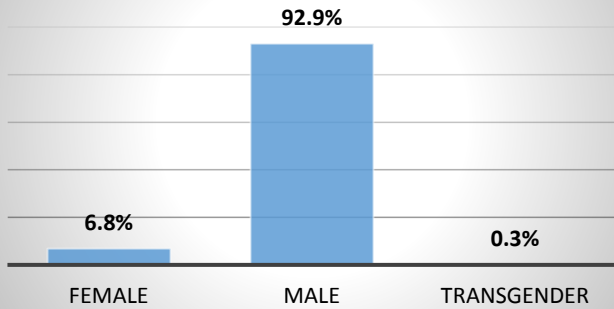

Sheriff's Daily Report 3/16/2019

Under the Custody of the Sheriff	
TOTAL MALE AND FEMALE	7,747
Jail Population	5,561
Community Corrections	2,186

Sheriff's Daily Report
3/16/2019

CCSO Population Demographics

In Confinement

Gender Distribution

Race Distribution

Age Distribution

Community Corrections

Gender Distribution

Race Distribution

Age Distribution