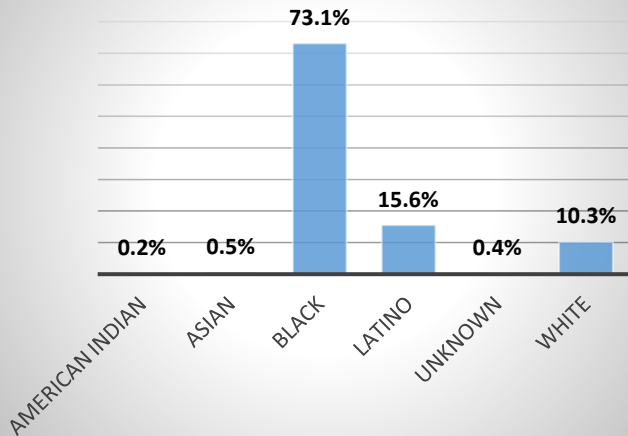

Sheriff's Daily Report 4/12/2019

Under the Custody of the Sheriff	
TOTAL MALE AND FEMALE	7,684
Jail Population	5,537
Community Corrections	2,147

Sheriff's Daily Report
4/12/2019

CCSO Population Demographics

In Confinement

Gender Distribution

Race Distribution

Age Distribution

Community Corrections

Gender Distribution

Race Distribution

Age Distribution