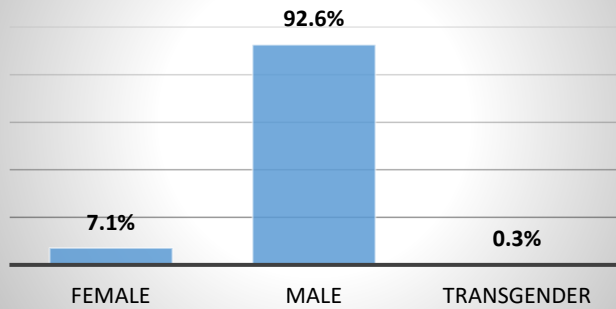

Sheriff's Daily Report 4/12/2019

Under the Custody of the Sheriff	
TOTAL MALE AND FEMALE	7,684
Jail Population	5,537
Community Corrections	2,147

Sheriff's Daily Report
4/12/2019

CCSO Population Demographics

In Confinement

Gender Distribution

Race Distribution

Age Distribution

Community Corrections

Gender Distribution

Race Distribution

Age Distribution