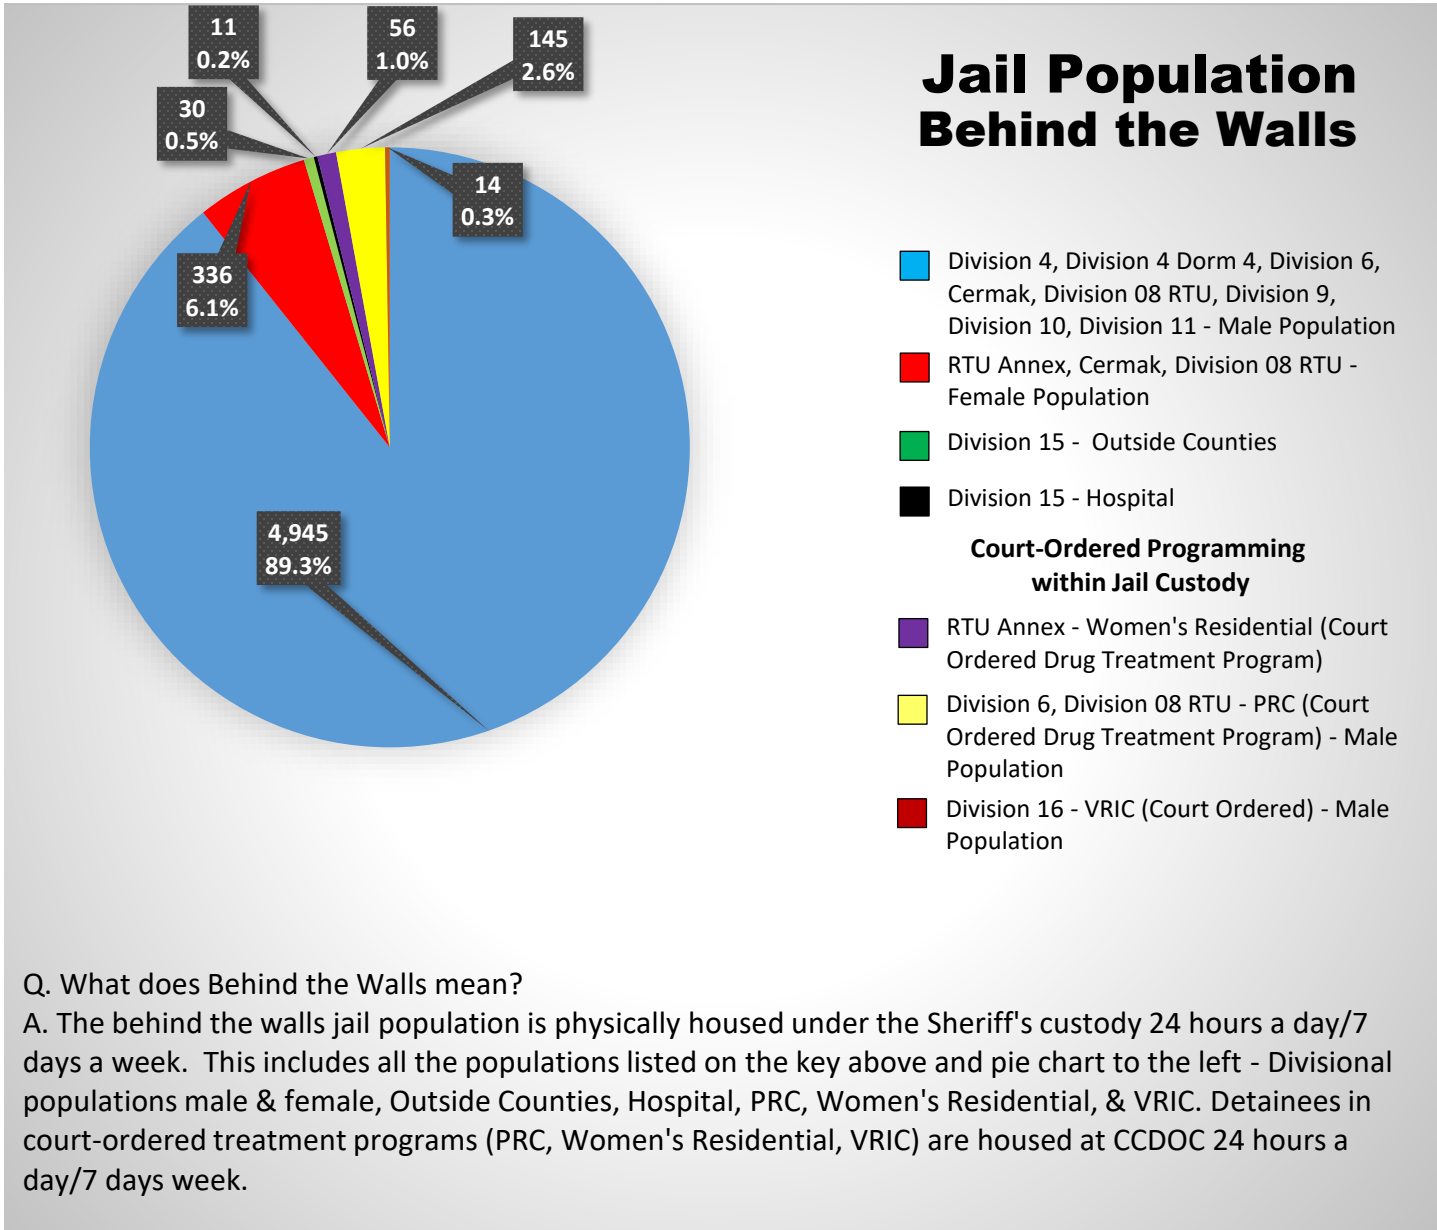

Sheriff's Daily Report 4/12/2019

Under the Custody of the Sheriff	
TOTAL MALE AND FEMALE	7,684
Jail Population	5,537
Community Corrections	2,147

Sheriff's Daily Report
4/12/2019

CCSO Population Demographics

In Confinement

Gender Distribution

Race Distribution

Age Distribution

Community Corrections

Gender Distribution

Race Distribution

Age Distribution