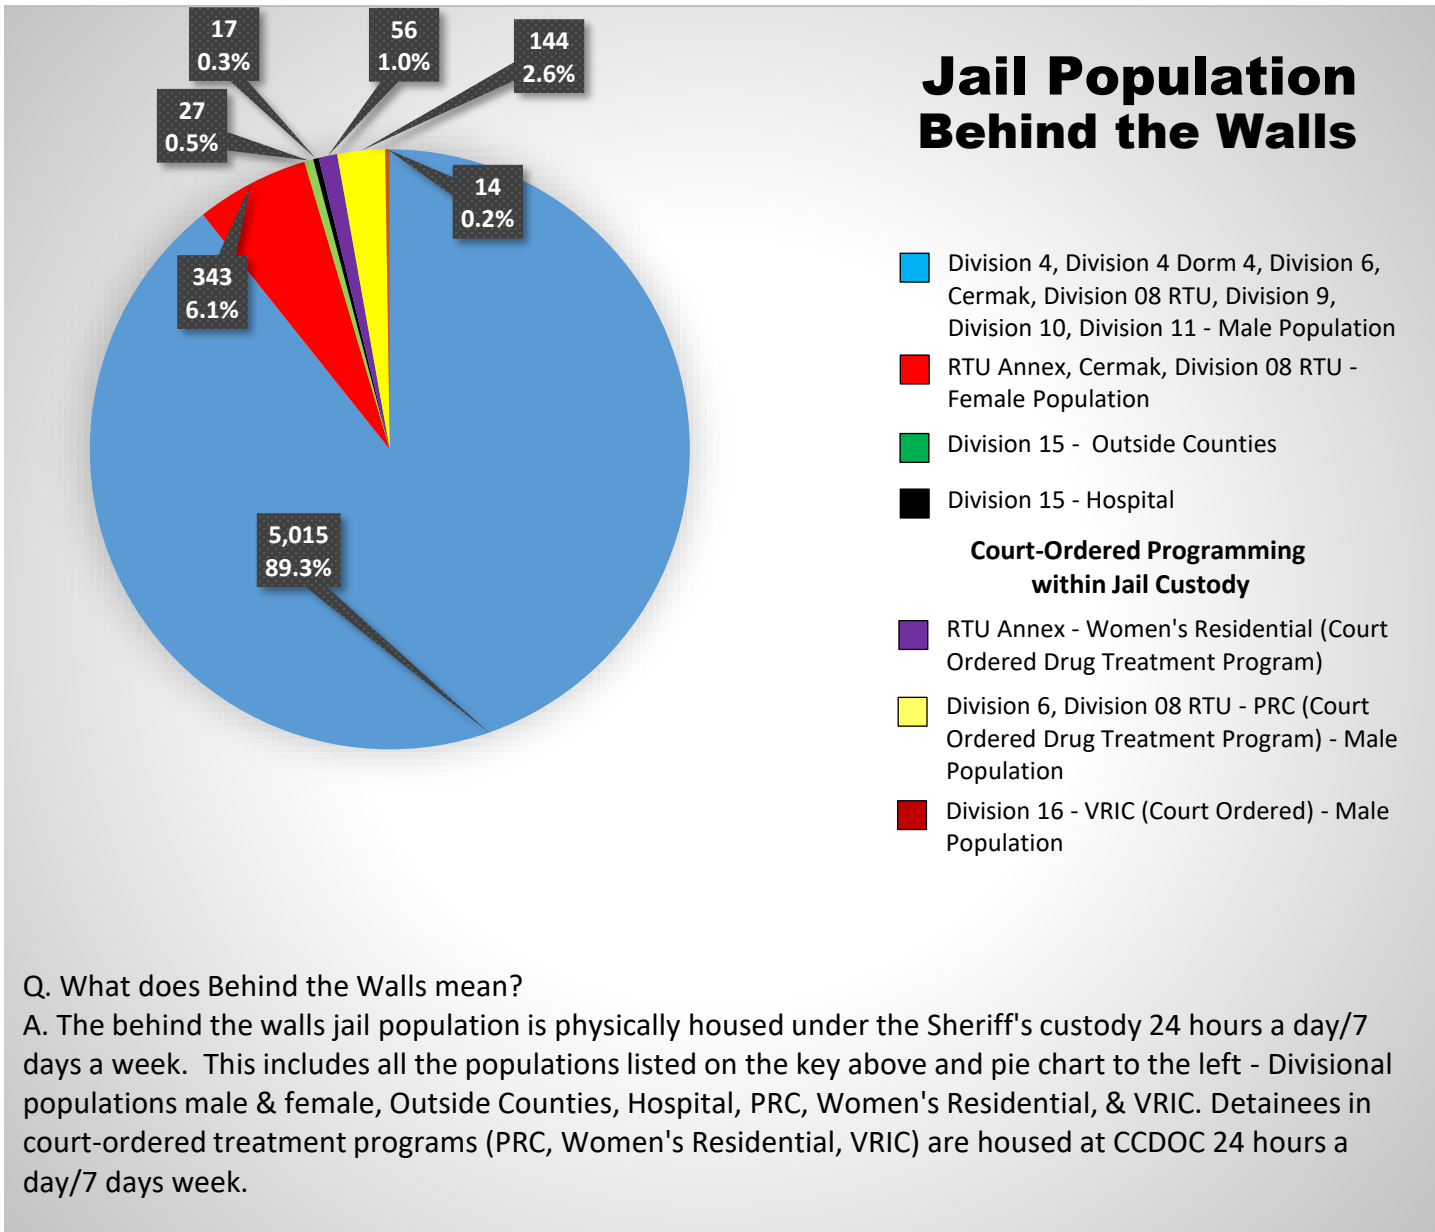

## Sheriff's Daily Report 4/27/2019

Under the Custody of the Sheriff	
<b>TOTAL MALE AND FEMALE</b>	<b>7,749</b>
Jail Population	5,616
Community Corrections	2,133

Sheriff's Daily Report  
4/27/2019

CCSO Population Demographics

**In Confinement**

**Gender Distribution**

**Race Distribution**

**Age Distribution**

**Community Corrections**

**Gender Distribution**

**Race Distribution**

**Age Distribution**