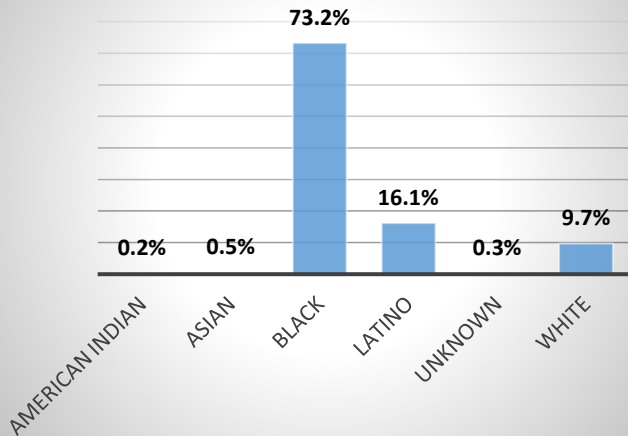

## Sheriff's Daily Report 4/27/2019

Under the Custody of the Sheriff	
<b>TOTAL MALE AND FEMALE</b>	<b>7,749</b>
Jail Population	5,616
Community Corrections	2,133

Sheriff's Daily Report  
4/27/2019

CCSO Population Demographics

**In Confinement**

**Gender Distribution**

**Race Distribution**

**Age Distribution**

**Community Corrections**

**Gender Distribution**

**Race Distribution**

**Age Distribution**