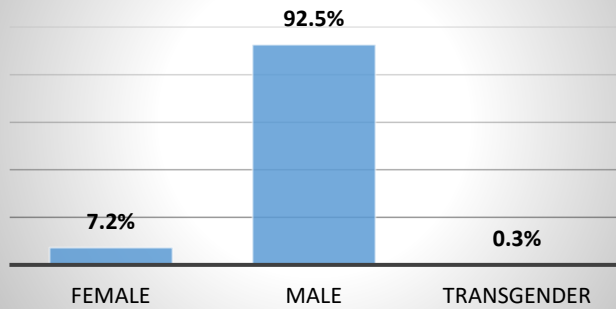

## Sheriff's Daily Report 4/27/2019

Under the Custody of the Sheriff	
<b>TOTAL MALE AND FEMALE</b>	<b>7,749</b>
Jail Population	5,616
Community Corrections	2,133

Sheriff's Daily Report  
4/27/2019

CCSO Population Demographics

**In Confinement**

**Gender Distribution**

**Race Distribution**

**Age Distribution**

**Community Corrections**

**Gender Distribution**

**Race Distribution**

**Age Distribution**