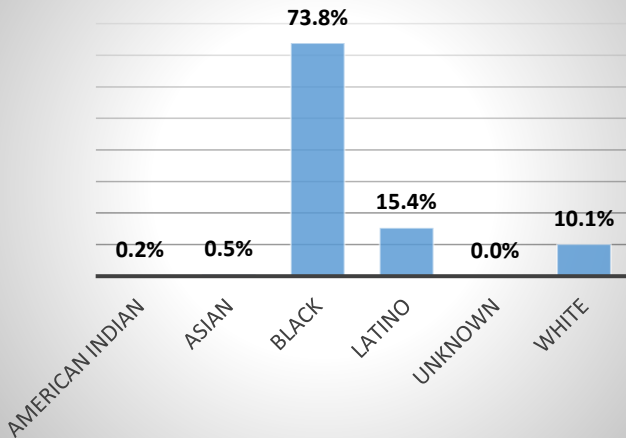

Sheriff's Daily Report 5/16/2019

Under the Custody of the Sheriff	
TOTAL MALE AND FEMALE	7,838
Jail Population	5,678
Community Corrections	2,160

Sheriff's Daily Report
5/16/2019

CCSO Population Demographics

In Confinement

Gender Distribution

Race Distribution

Age Distribution

Community Corrections

Gender Distribution

Race Distribution

Age Distribution