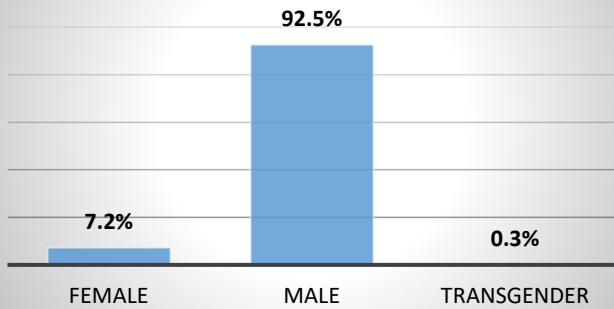

Sheriff's Daily Report 5/16/2019

Under the Custody of the Sheriff	
TOTAL MALE AND FEMALE	7,838
Jail Population	5,678
Community Corrections	2,160

Sheriff's Daily Report
5/16/2019

CCSO Population Demographics

In Confinement

Gender Distribution

Race Distribution

Age Distribution

Community Corrections

Gender Distribution

Race Distribution

Age Distribution