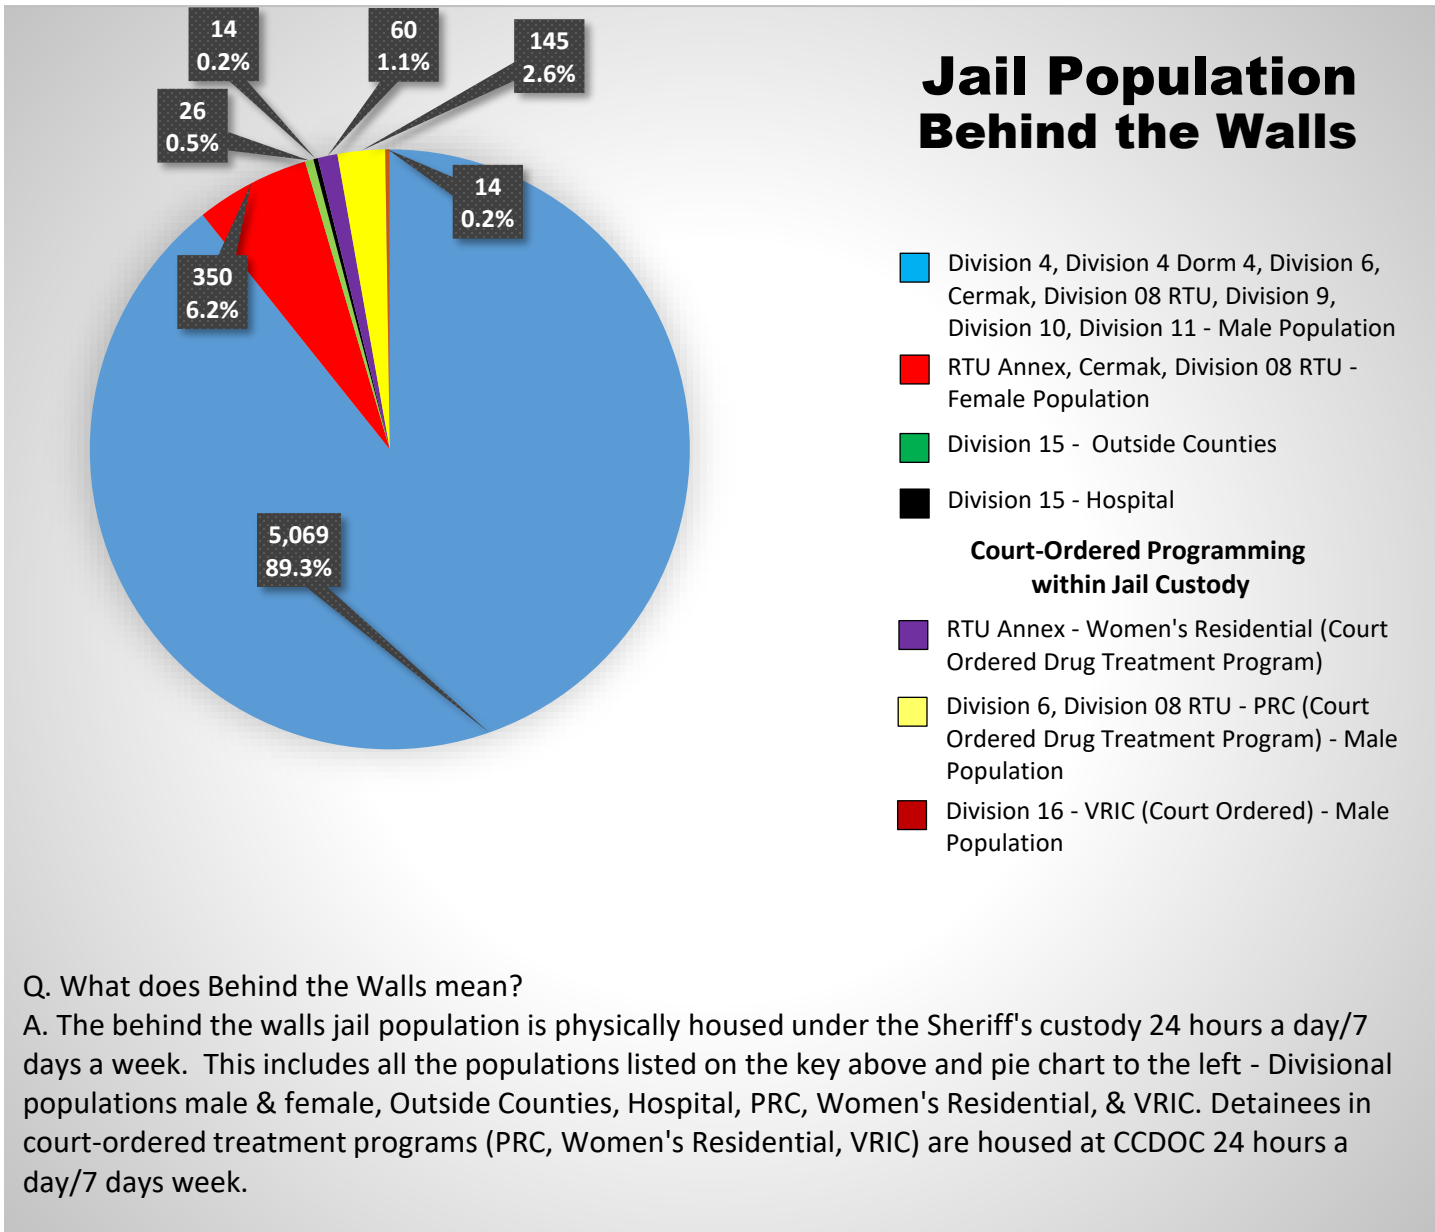

Sheriff's Daily Report 5/16/2019

Under the Custody of the Sheriff	
TOTAL MALE AND FEMALE	7,838
Jail Population	5,678
Community Corrections	2,160

Sheriff's Daily Report
5/16/2019

CCSO Population Demographics

In Confinement

Gender Distribution

Race Distribution

Age Distribution

Community Corrections

Gender Distribution

Race Distribution

Age Distribution