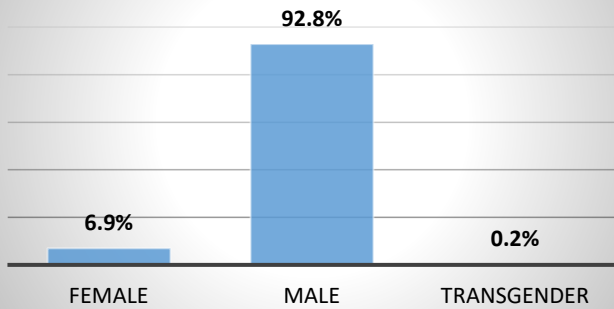

## Sheriff's Daily Report 5/23/2019

Under the Custody of the Sheriff	
<b>TOTAL MALE AND FEMALE</b>	<b>7,849</b>
Jail Population	5,674
Community Corrections	2,175

Sheriff's Daily Report  
5/23/2019

CCSO Population Demographics

**In Confinement**

**Gender Distribution**

**Race Distribution**

**Age Distribution**

**Community Corrections**

**Gender Distribution**

**Race Distribution**

**Age Distribution**