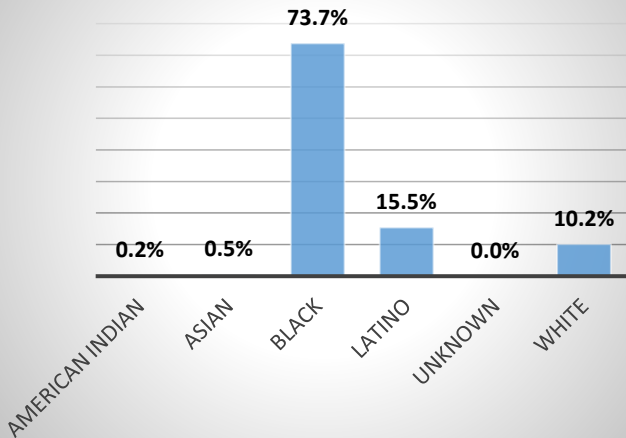

## Sheriff's Daily Report 5/23/2019

Under the Custody of the Sheriff	
<b>TOTAL MALE AND FEMALE</b>	<b>7,849</b>
Jail Population	5,674
Community Corrections	2,175

Sheriff's Daily Report  
5/23/2019

CCSO Population Demographics

**In Confinement**

**Gender Distribution**

**Race Distribution**

**Age Distribution**

**Community Corrections**

**Gender Distribution**

**Race Distribution**

**Age Distribution**