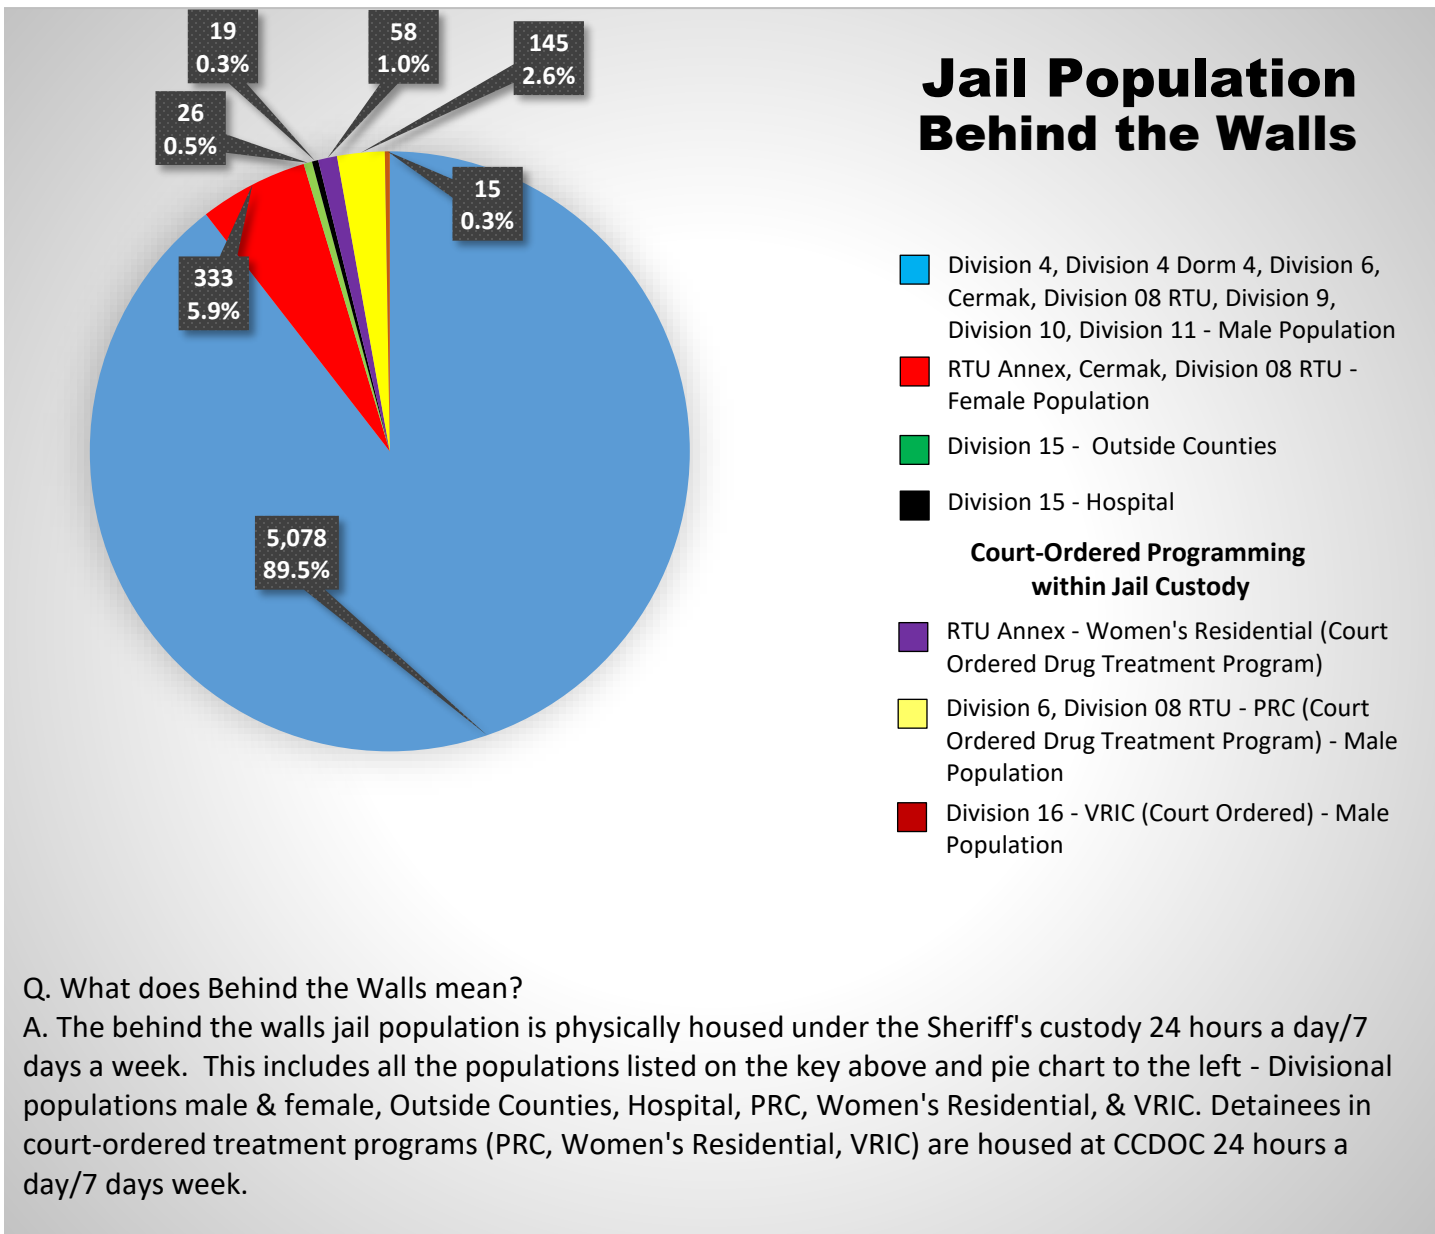

## Sheriff's Daily Report 5/23/2019

Under the Custody of the Sheriff	
<b>TOTAL MALE AND FEMALE</b>	<b>7,849</b>
Jail Population	5,674
Community Corrections	2,175

Sheriff's Daily Report  
5/23/2019

CCSO Population Demographics

**In Confinement**

**Gender Distribution**

**Race Distribution**

**Age Distribution**

**Community Corrections**

**Gender Distribution**

**Race Distribution**

**Age Distribution**