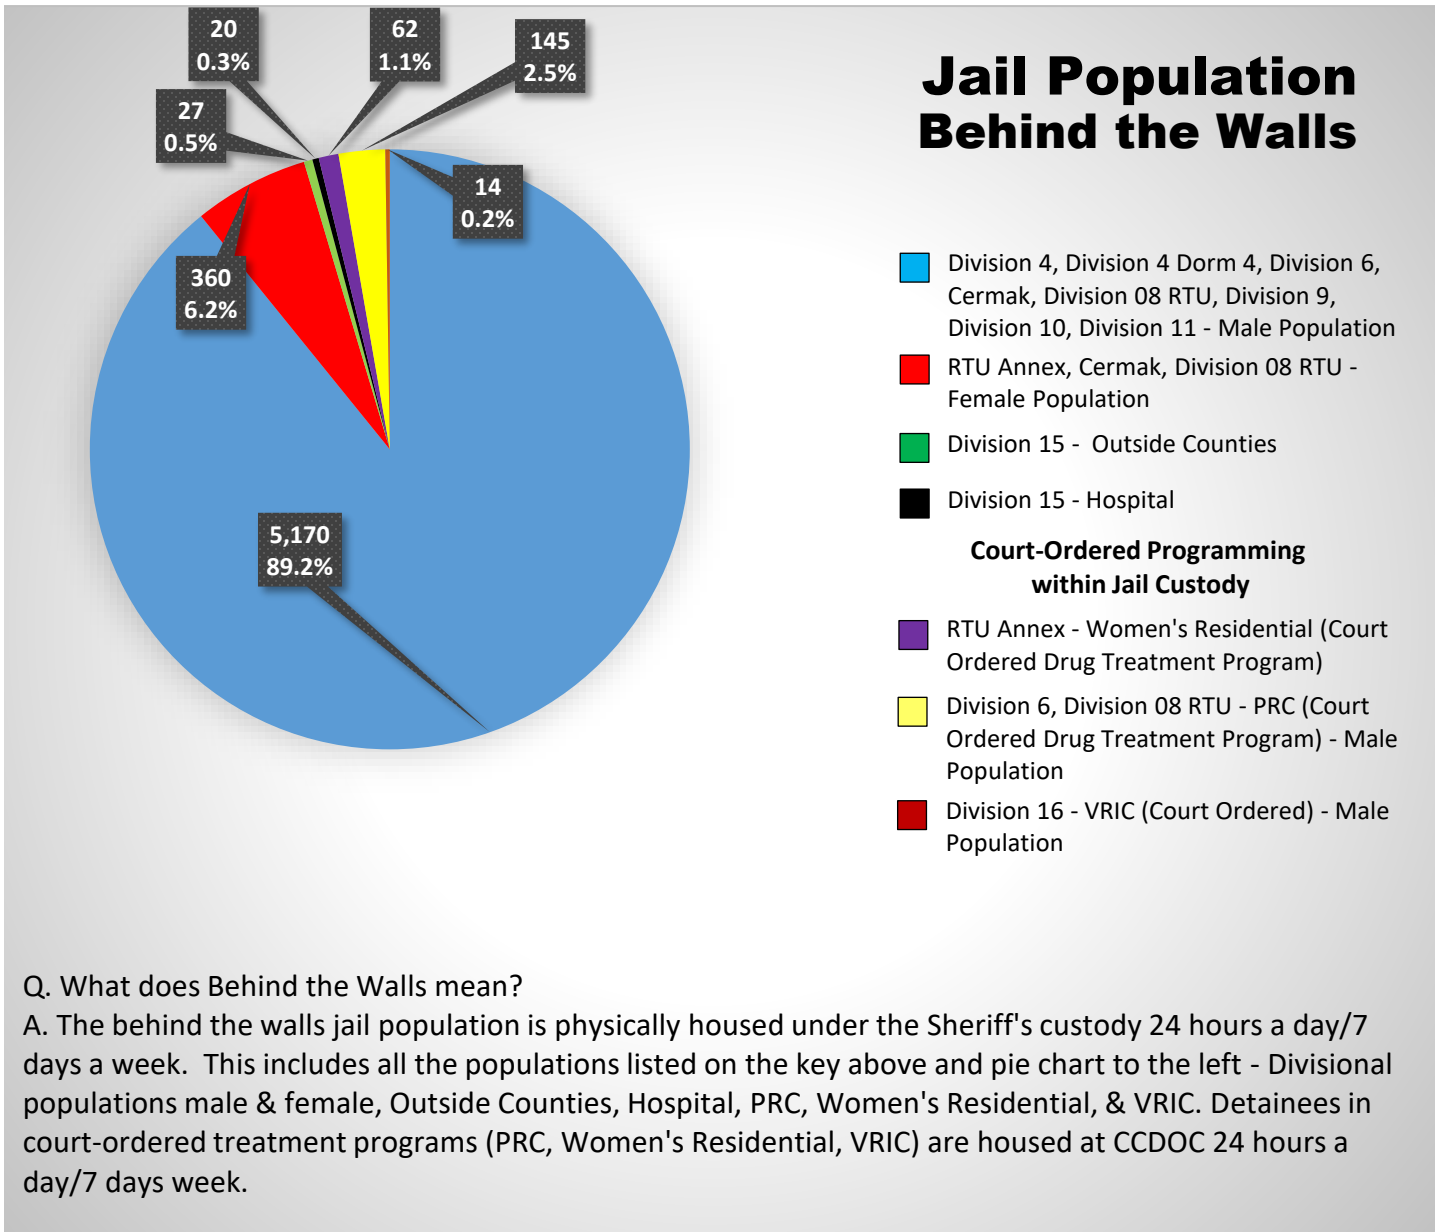

Sheriff's Daily Report 6/10/2019

Under the Custody of the Sheriff	
TOTAL MALE AND FEMALE	7,989
Jail Population	5,798
Community Corrections	2,191

Sheriff's Daily Report
6/10/2019

CCSO Population Demographics

In Confinement

Gender Distribution

Race Distribution

Age Distribution

Community Corrections

Gender Distribution

Race Distribution

Age Distribution