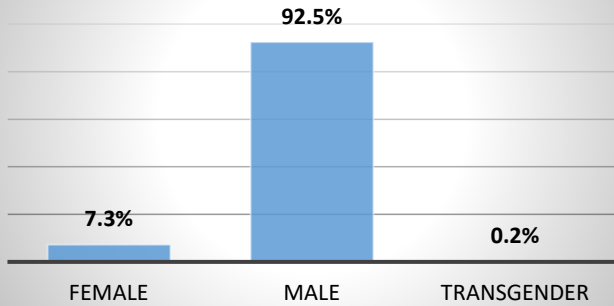

Sheriff's Daily Report 6/10/2019

Under the Custody of the Sheriff	
TOTAL MALE AND FEMALE	7,989
Jail Population	5,798
Community Corrections	2,191

Sheriff's Daily Report
6/10/2019

CCSO Population Demographics

In Confinement

Gender Distribution

Race Distribution

Age Distribution

Community Corrections

Gender Distribution

Race Distribution

Age Distribution