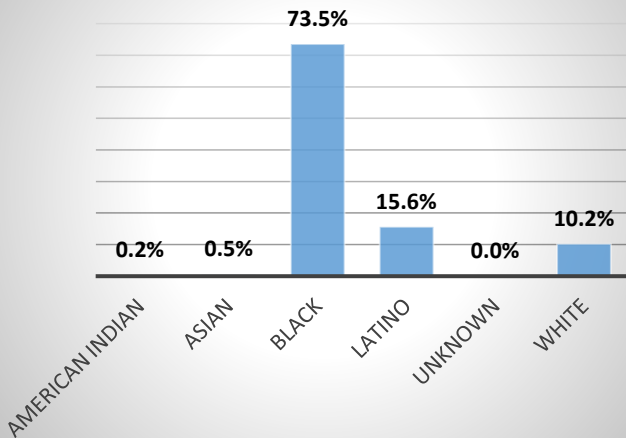

Sheriff's Daily Report 6/10/2019

Under the Custody of the Sheriff	
TOTAL MALE AND FEMALE	7,989
Jail Population	5,798
Community Corrections	2,191

Sheriff's Daily Report
6/10/2019

CCSO Population Demographics

In Confinement

Gender Distribution

Race Distribution

Age Distribution

Community Corrections

Gender Distribution

Race Distribution

Age Distribution