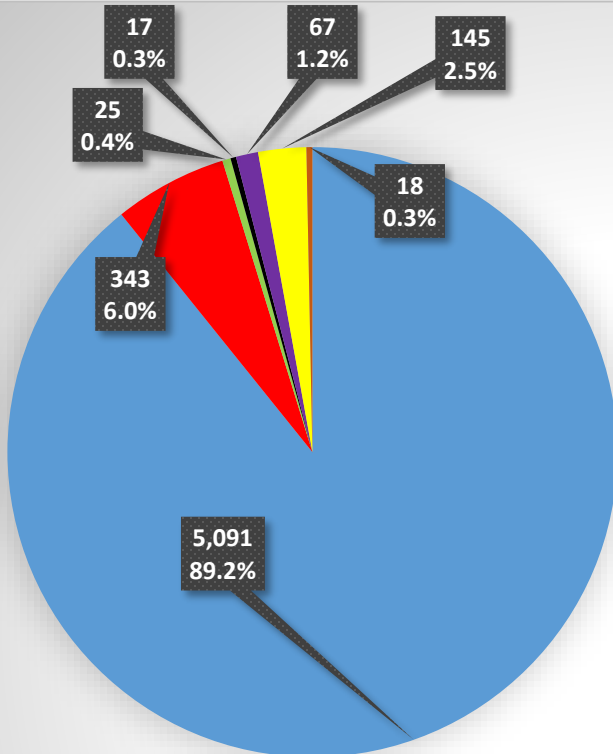

Sheriff's Daily Report 6/27/2019

Under the Custody of the Sheriff	
TOTAL MALE AND FEMALE	7,862
Jail Population	5,706
Community Corrections	2,156

Jail Population Behind the Walls

- Division 4, Division 4 Dorm 4, Division 6, Cermak, Division 08 RTU, Division 9, Division 10, Division 11 - Male Population
 - RTU Annex, Cermak, Division 08 RTU - Female Population
 - Division 15 - Outside Counties
 - Division 15 - Hospital
- Court-Ordered Programming within Jail Custody**
- RTU Annex - Women's Residential (Court Ordered Drug Treatment Program)
 - Division 6, Division 08 RTU - PRC (Court Ordered Drug Treatment Program) - Male Population
 - Division 16 - VRIC (Court Ordered) - Male Population

Q. What does Behind the Walls mean?

A. The behind the walls jail population is physically housed under the Sheriff's custody 24 hours a day/7 days a week. This includes all the populations listed on the key above and pie chart to the left - Divisional populations male & female, Outside Counties, Hospital, PRC, Women's Residential, & VRIC. Detainees in court-ordered treatment programs (PRC, Women's Residential, VRIC) are housed at CDOC 24 hours a day/7 days week.