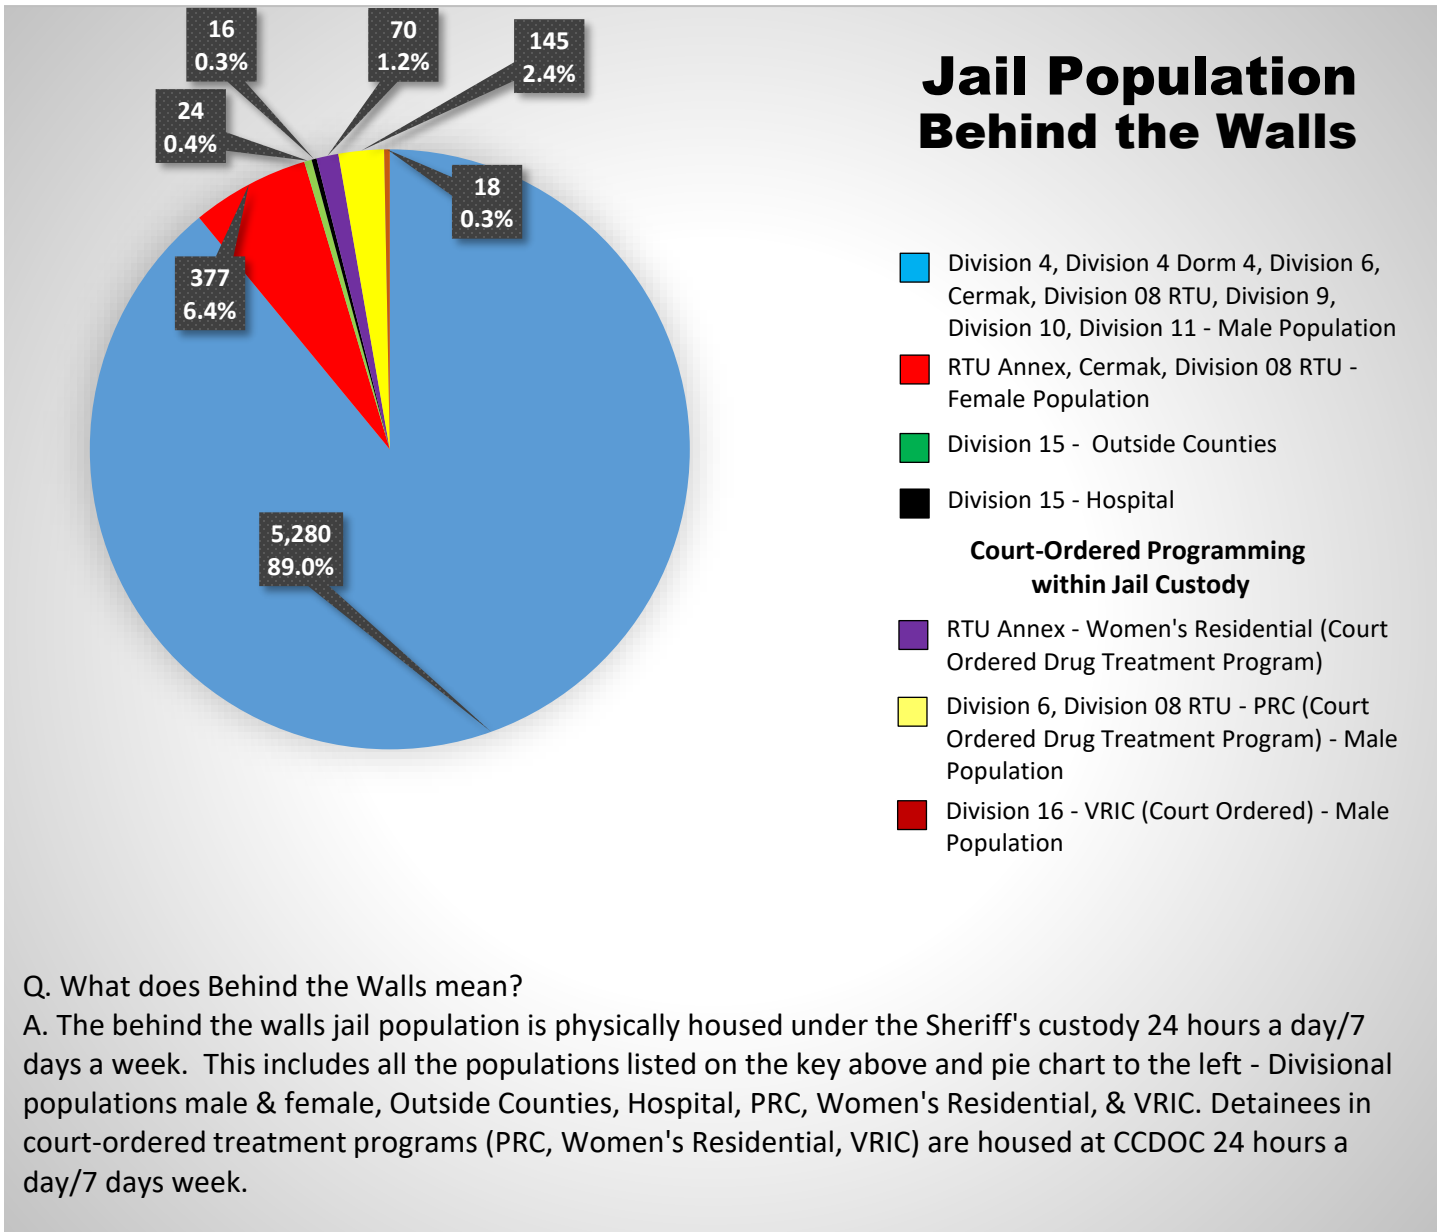

## Sheriff's Daily Report 7/16/2019

Under the Custody of the Sheriff	
<b>TOTAL MALE AND FEMALE</b>	<b>8,154</b>
Jail Population	5,930
Community Corrections	2,224

**Sheriff's Daily Report**  
7/16/2019

**CCSO Population Demographics**

**In Confinement**

**Gender Distribution**

**Race Distribution**

**Age Distribution**

**Community Corrections**

**Gender Distribution**

**Race Distribution**

**Age Distribution**