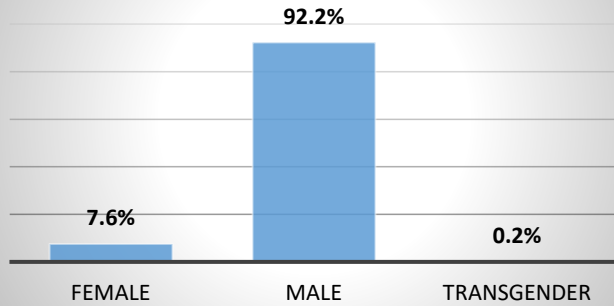

## Sheriff's Daily Report 7/16/2019

Under the Custody of the Sheriff	
<b>TOTAL MALE AND FEMALE</b>	<b>8,154</b>
Jail Population	5,930
Community Corrections	2,224

**Sheriff's Daily Report**  
7/16/2019

**CCSO Population Demographics**

**In Confinement**

**Gender Distribution**

**Race Distribution**

**Age Distribution**

**Community Corrections**

**Gender Distribution**

**Race Distribution**

**Age Distribution**