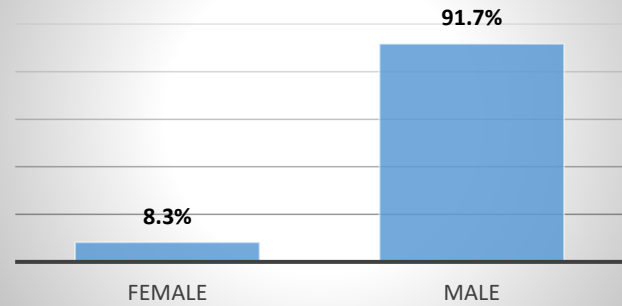

## Sheriff's Daily Report 7/16/2019

Under the Custody of the Sheriff	
<b>TOTAL MALE AND FEMALE</b>	<b>8,154</b>
Jail Population	5,930
Community Corrections	2,224

**Sheriff's Daily Report**  
7/16/2019

**CCSO Population Demographics**

**In Confinement**

**Gender Distribution**

**Race Distribution**

**Age Distribution**

**Community Corrections**

**Gender Distribution**

**Race Distribution**

**Age Distribution**