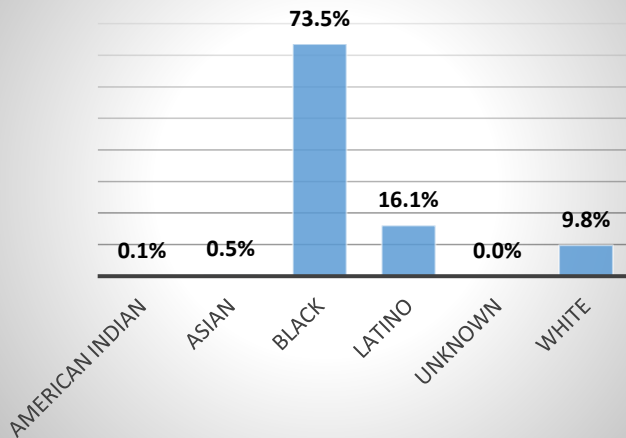

## Sheriff's Daily Report 7/16/2019

Under the Custody of the Sheriff	
<b>TOTAL MALE AND FEMALE</b>	<b>8,154</b>
Jail Population	5,930
Community Corrections	2,224

**Sheriff's Daily Report**  
7/16/2019

**CCSO Population Demographics**

**In Confinement**

**Gender Distribution**

**Race Distribution**

**Age Distribution**

**Community Corrections**

**Gender Distribution**

**Race Distribution**

**Age Distribution**