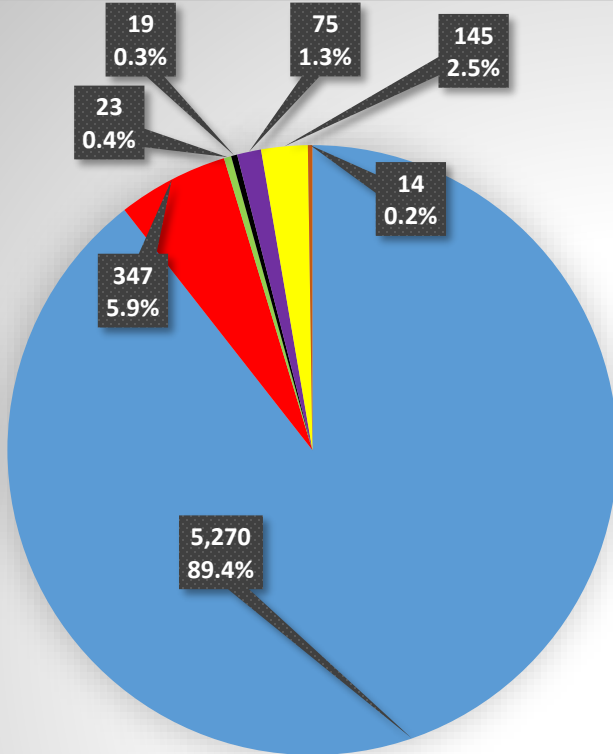

Sheriff's Daily Report
8/23/2019

Under the Custody of the Sheriff	
TOTAL MALE AND FEMALE	8,214
Jail Population	5,893
Community Corrections	2,321

Jail Population Behind the Walls

- Division 4, Division 4 Dorm 4, Division 6, Cermak, Division 08 RTU, Division 9, Division 10, Division 11 - Male Population
 - RTU Annex, Cermak, Division 08 RTU - Female Population
 - Division 15 - Outside Counties
 - Division 15 - Hospital
- Court-Ordered Programming within Jail Custody**
- RTU Annex - Women's Residential (Court Ordered Drug Treatment Program)
 - Division 6, Division 08 RTU - PRC (Court Ordered Drug Treatment Program) - Male Population
 - Division 16 - VRIC (Court Ordered) - Male Population

Q. What does Behind the Walls mean?

A. The behind the walls jail population is physically housed under the Sheriff's custody 24 hours a day/7 days a week. This includes all the populations listed on the key above and pie chart to the left - Divisional populations male & female, Outside Counties, Hospital, PRC, Women's Residential, & VRIC. Detainees in court-ordered treatment programs (PRC, Women's Residential, VRIC) are housed at CDOC 24 hours a day/7 days week.