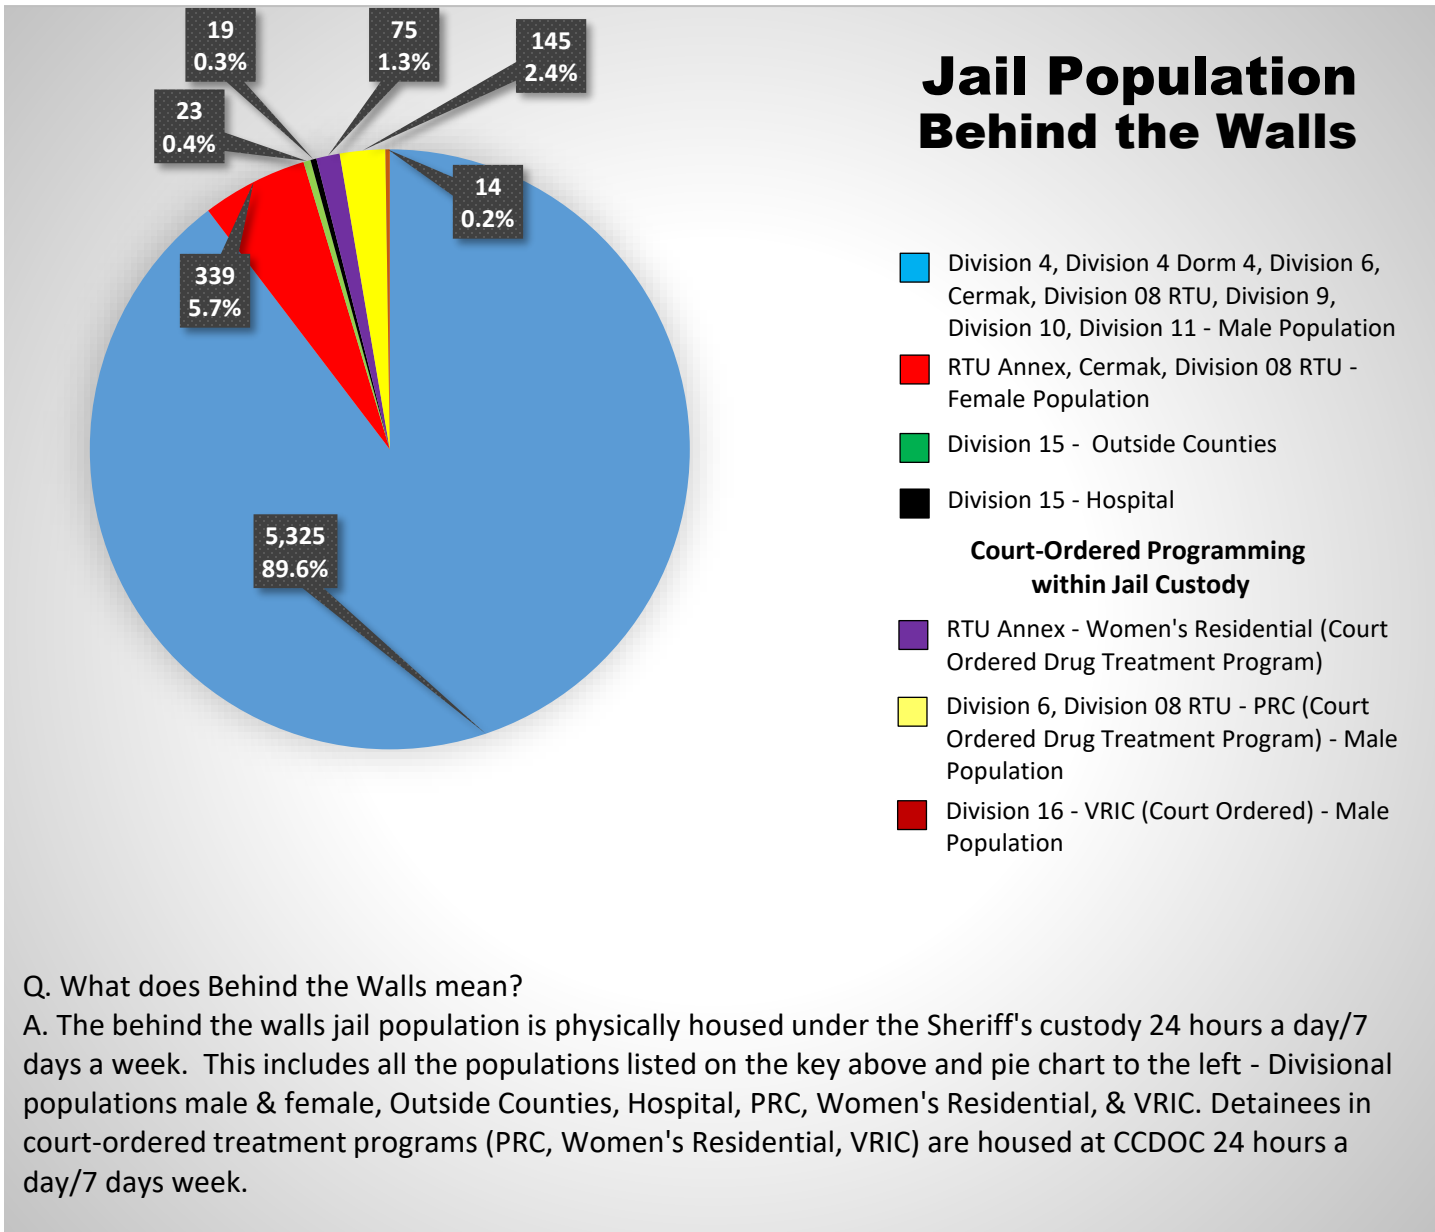

Sheriff's Daily Report 8/24/2019

Under the Custody of the Sheriff	
TOTAL MALE AND FEMALE	8,268
Jail Population	5,940
Community Corrections	2,328

Sheriff's Daily Report
8/24/2019

CCSO Population Demographics

In Confinement

Gender Distribution

Race Distribution

Age Distribution

Community Corrections

Gender Distribution

Race Distribution

Age Distribution