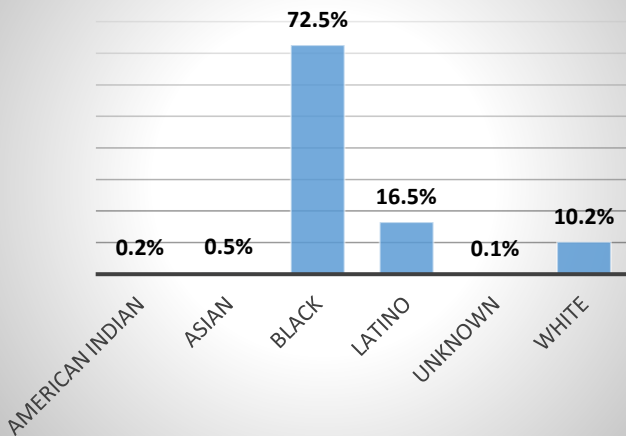

Sheriff's Daily Report 8/24/2019

Under the Custody of the Sheriff	
TOTAL MALE AND FEMALE	8,268
Jail Population	5,940
Community Corrections	2,328

Sheriff's Daily Report
8/24/2019

CCSO Population Demographics

In Confinement

Gender Distribution

Race Distribution

Age Distribution

Community Corrections

Gender Distribution

Race Distribution

Age Distribution