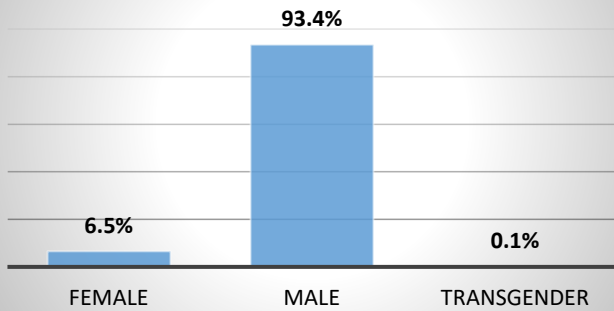

Sheriff's Daily Report 8/24/2019

Under the Custody of the Sheriff	
TOTAL MALE AND FEMALE	8,268
Jail Population	5,940
Community Corrections	2,328

Sheriff's Daily Report
8/24/2019

CCSO Population Demographics

In Confinement

Gender Distribution

Race Distribution

Age Distribution

Community Corrections

Gender Distribution

Race Distribution

Age Distribution