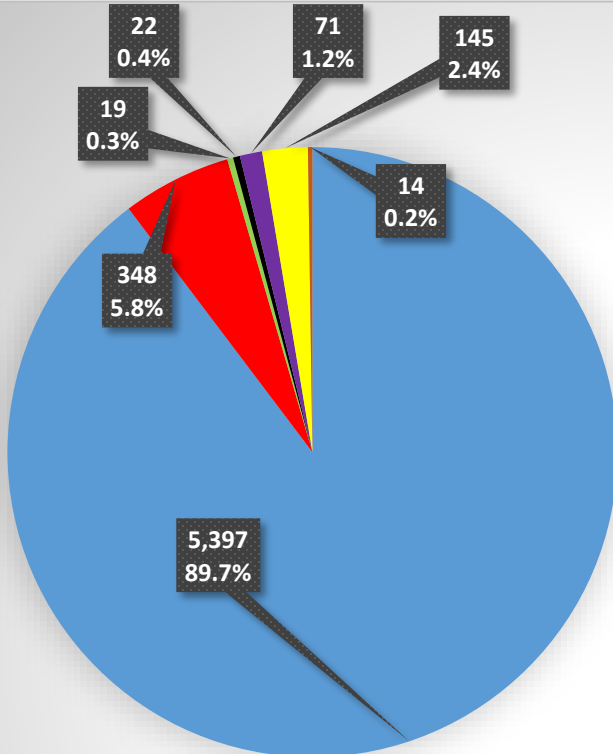

Sheriff's Daily Report
8/27/2019

Under the Custody of the Sheriff	
TOTAL MALE AND FEMALE	8,361
Jail Population	6,016
Community Corrections	2,345

Jail Population Behind the Walls

- Division 4, Division 4 Dorm 4, Division 6, Cermak, Division 08 RTU, Division 9, Division 10, Division 11 - Male Population
 - RTU Annex, Cermak, Division 08 RTU - Female Population
 - Division 15 - Outside Counties
 - Division 15 - Hospital
- Court-Ordered Programming within Jail Custody**
- RTU Annex - Women's Residential (Court Ordered Drug Treatment Program)
 - Division 6, Division 08 RTU - PRC (Court Ordered Drug Treatment Program) - Male Population
 - Division 16 - VRIC (Court Ordered) - Male Population

Q. What does Behind the Walls mean?

A. The behind the walls jail population is physically housed under the Sheriff's custody 24 hours a day/7 days a week. This includes all the populations listed on the key above and pie chart to the left - Divisional populations male & female, Outside Counties, Hospital, PRC, Women's Residential, & VRIC. Detainees in court-ordered treatment programs (PRC, Women's Residential, VRIC) are housed at CDOC 24 hours a day/7 days week.