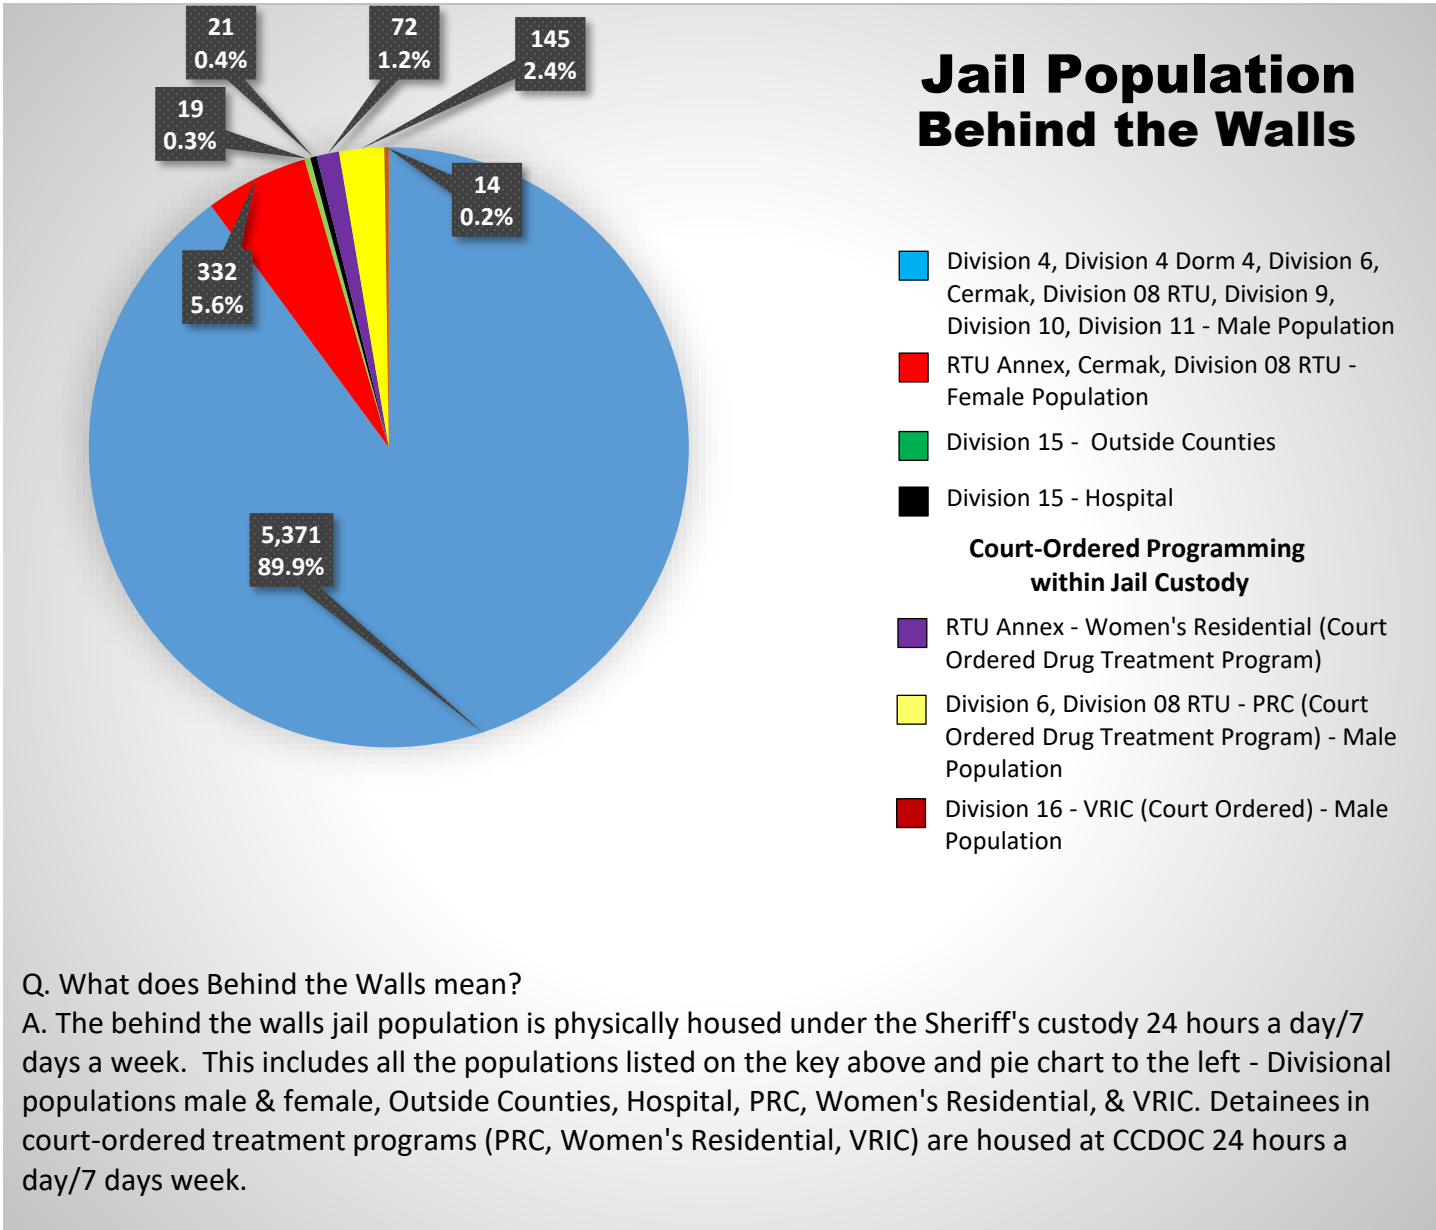

Sheriff's Daily Report 8/28/2019

Under the Custody of the Sheriff	
TOTAL MALE AND FEMALE	8,314
Jail Population	5,974
Community Corrections	2,340

Sheriff's Daily Report
8/28/2019

CCSO Population Demographics