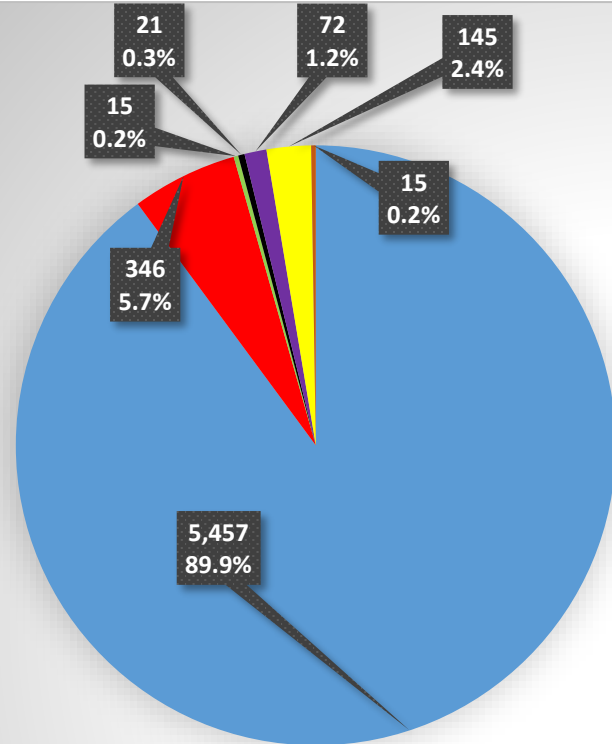

Sheriff's Daily Report
9/8/2019

Under the Custody of the Sheriff	
TOTAL MALE AND FEMALE	8,378
Jail Population	6,071
Community Corrections	2,307

Jail Population Behind the Walls

- Division 4, Division 4 Dorm 4, Division 6, Cermak, Division 08 RTU, Division 9, Division 10, Division 11 - Male Population
 - RTU Annex, Cermak, Division 08 RTU - Female Population
 - Division 15 - Outside Counties
 - Division 15 - Hospital
- Court-Ordered Programming within Jail Custody**
- RTU Annex - Women's Residential (Court Ordered Drug Treatment Program)
 - Division 6, Division 08 RTU - PRC (Court Ordered Drug Treatment Program) - Male Population
 - Division 16 - VRIC (Court Ordered) - Male Population

Q. What does Behind the Walls mean?

A. The behind the walls jail population is physically housed under the Sheriff's custody 24 hours a day/7 days a week. This includes all the populations listed on the key above and pie chart to the left - Divisional populations male & female, Outside Counties, Hospital, PRC, Women's Residential, & VRIC. Detainees in court-ordered treatment programs (PRC, Women's Residential, VRIC) are housed at CCDOC 24 hours a day/7 days week.