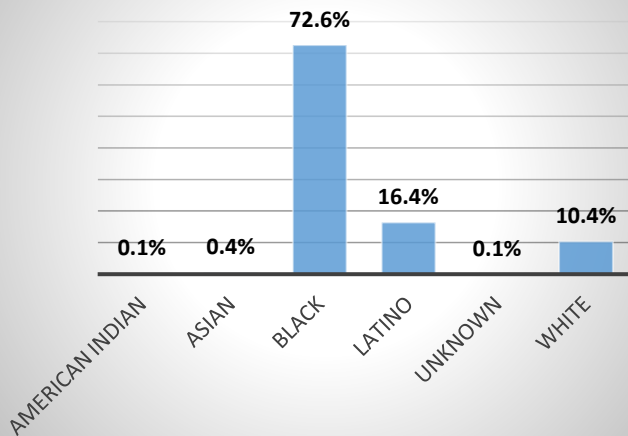

Sheriff's Daily Report 9/11/2019

Under the Custody of the Sheriff	
TOTAL MALE AND FEMALE	8,398
Jail Population	6,091
Community Corrections	2,307

Sheriff's Daily Report
9/11/2019

CCSO Population Demographics

In Confinement

Gender Distribution

Race Distribution

Age Distribution

Community Corrections

Gender Distribution

Race Distribution

Age Distribution