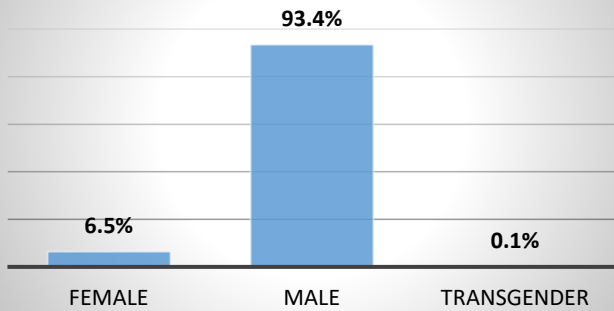

Sheriff's Daily Report 9/11/2019

Under the Custody of the Sheriff	
TOTAL MALE AND FEMALE	8,398
Jail Population	6,091
Community Corrections	2,307

Sheriff's Daily Report
9/11/2019

CCSO Population Demographics

In Confinement

Gender Distribution

Race Distribution

Age Distribution

Community Corrections

Gender Distribution

Race Distribution

Age Distribution