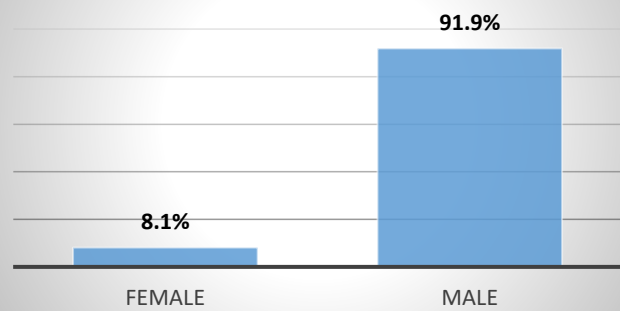

Sheriff's Daily Report 9/11/2019

Under the Custody of the Sheriff	
TOTAL MALE AND FEMALE	8,398
Jail Population	6,091
Community Corrections	2,307

Sheriff's Daily Report
9/11/2019

CCSO Population Demographics

In Confinement

Gender Distribution

Race Distribution

Age Distribution

Community Corrections

Gender Distribution

Race Distribution

Age Distribution