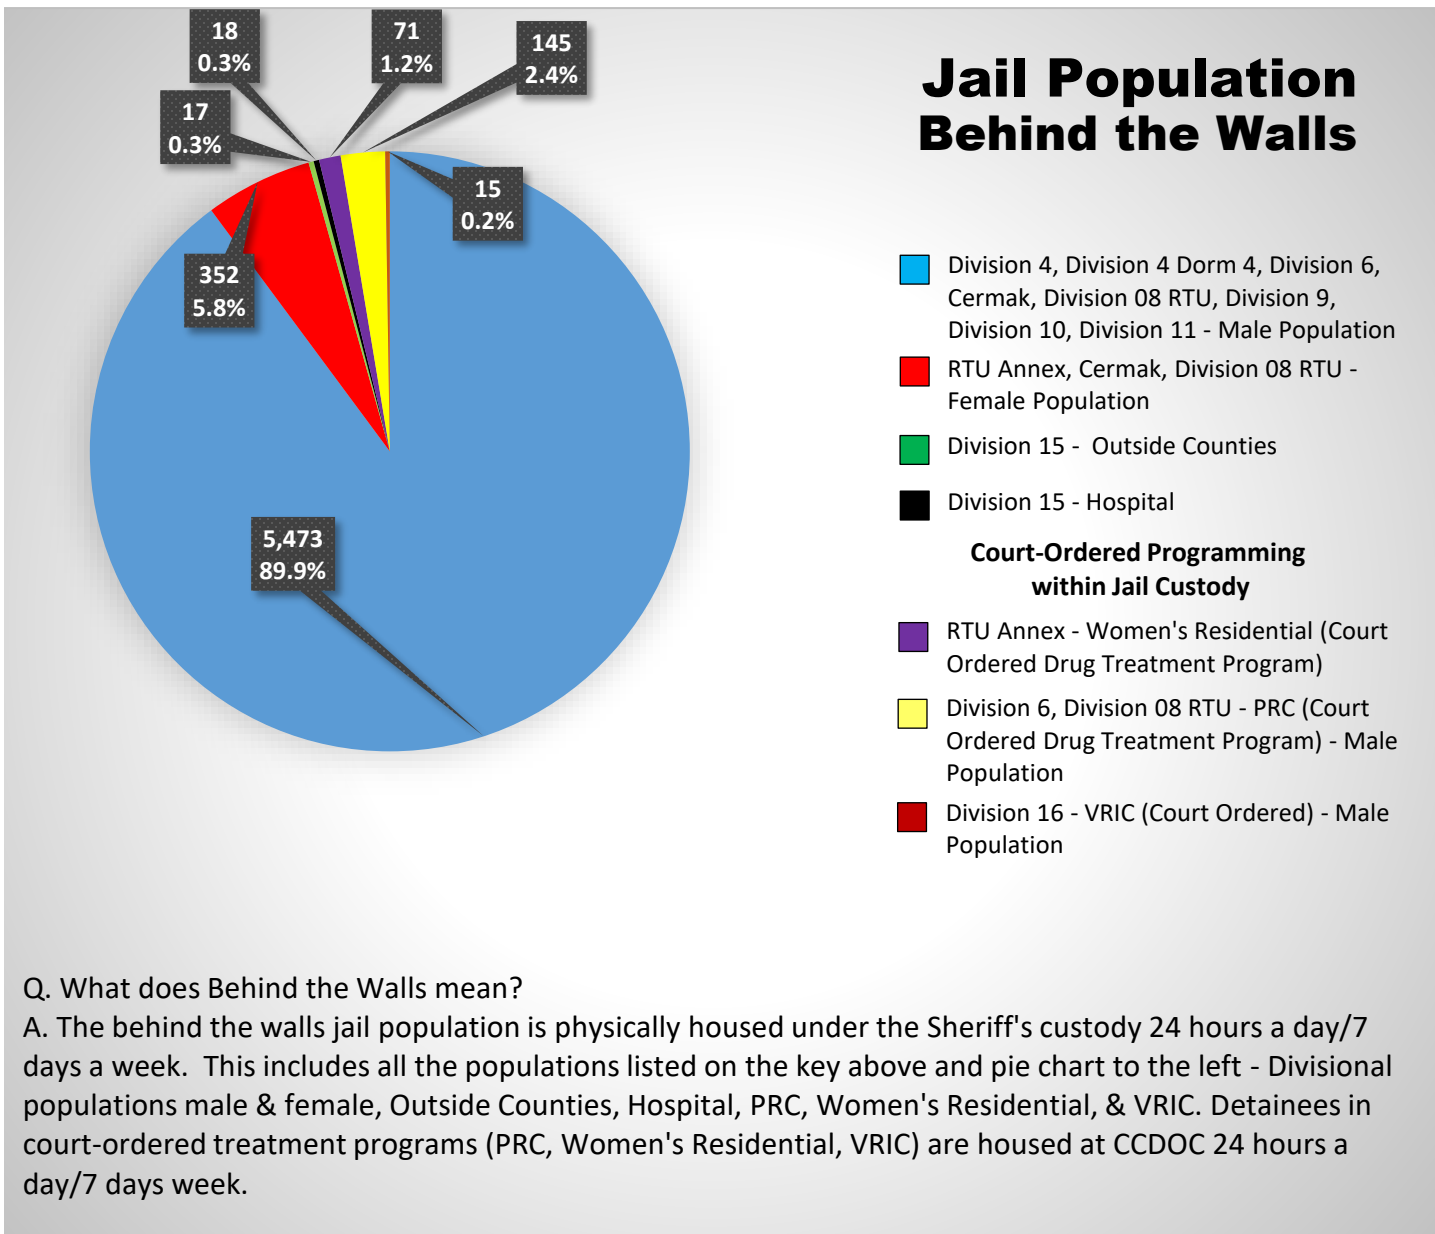

Sheriff's Daily Report 9/11/2019

Under the Custody of the Sheriff	
TOTAL MALE AND FEMALE	8,398
Jail Population	6,091
Community Corrections	2,307

Sheriff's Daily Report
9/11/2019

CCSO Population Demographics

In Confinement

Gender Distribution

Race Distribution

Age Distribution

Community Corrections

Gender Distribution

Race Distribution

Age Distribution