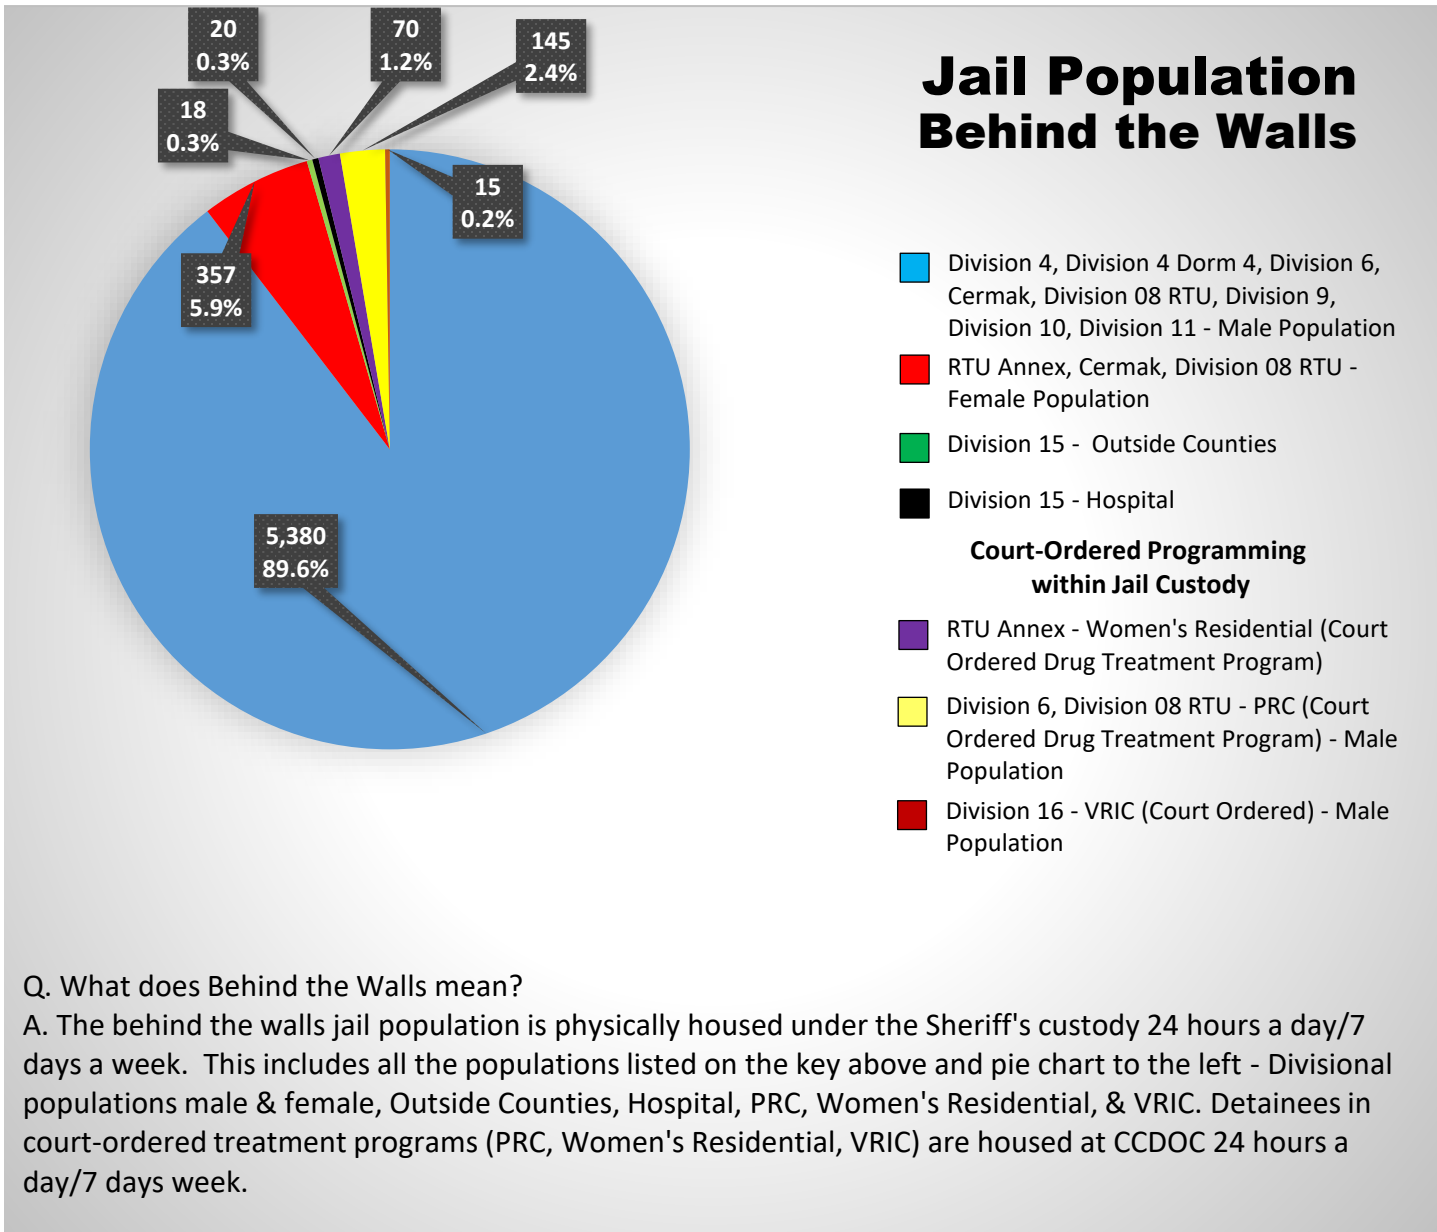

## Sheriff's Daily Report 9/13/2019

Under the Custody of the Sheriff	
<b>TOTAL MALE AND FEMALE</b>	<b>8,294</b>
Jail Population	6,005
Community Corrections	2,289

Sheriff's Daily Report  
9/13/2019

CCSO Population Demographics