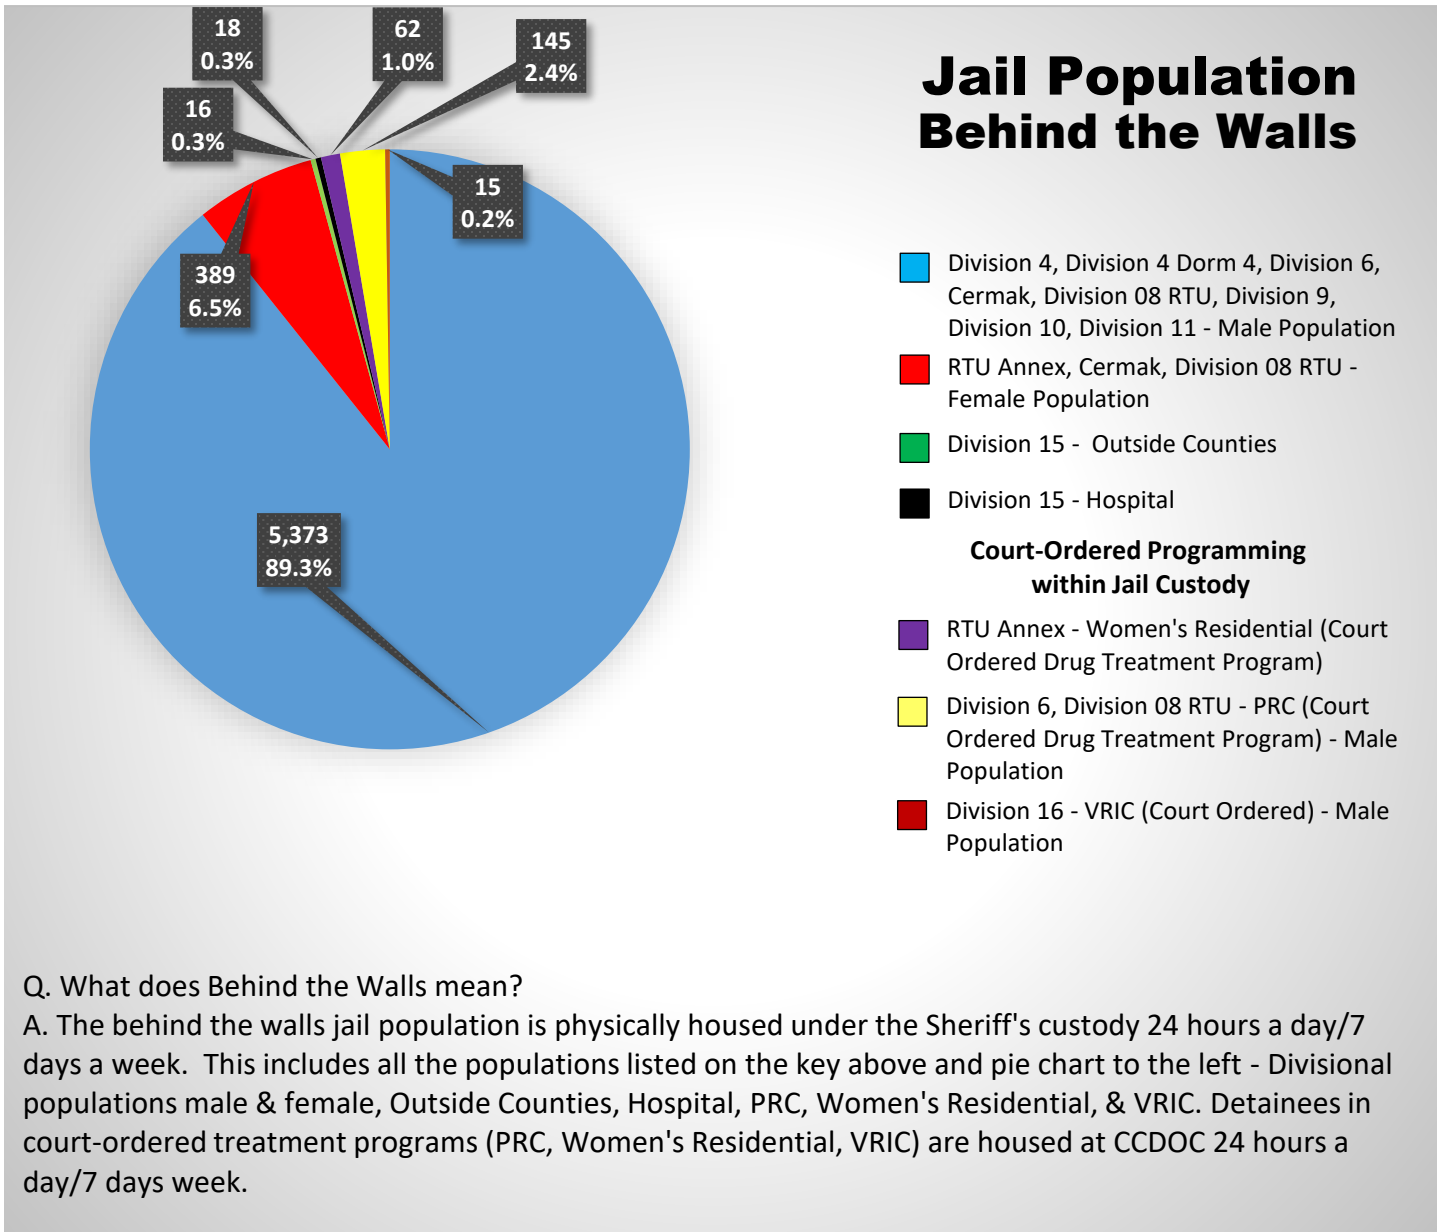

## Sheriff's Daily Report 9/23/2019

Under the Custody of the Sheriff	
<b>TOTAL MALE AND FEMALE</b>	<b>8,335</b>
Jail Population	6,018
Community Corrections	2,317

Sheriff's Daily Report  
9/23/2019

CCSO Population Demographics