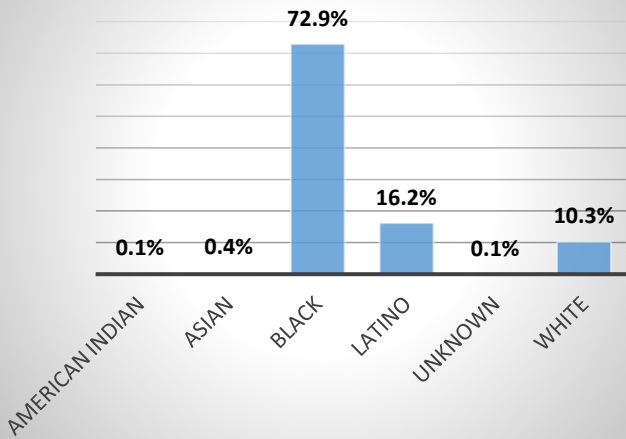

## Sheriff's Daily Report 9/25/2019

Under the Custody of the Sheriff	
<b>TOTAL MALE AND FEMALE</b>	<b>8,216</b>
Jail Population	5,902
Community Corrections	2,314

Sheriff's Daily Report  
9/25/2019

CCSO Population Demographics

**In Confinement**

**Gender Distribution**

**Race Distribution**

**Age Distribution**

**Community Corrections**

**Gender Distribution**

**Race Distribution**

**Age Distribution**