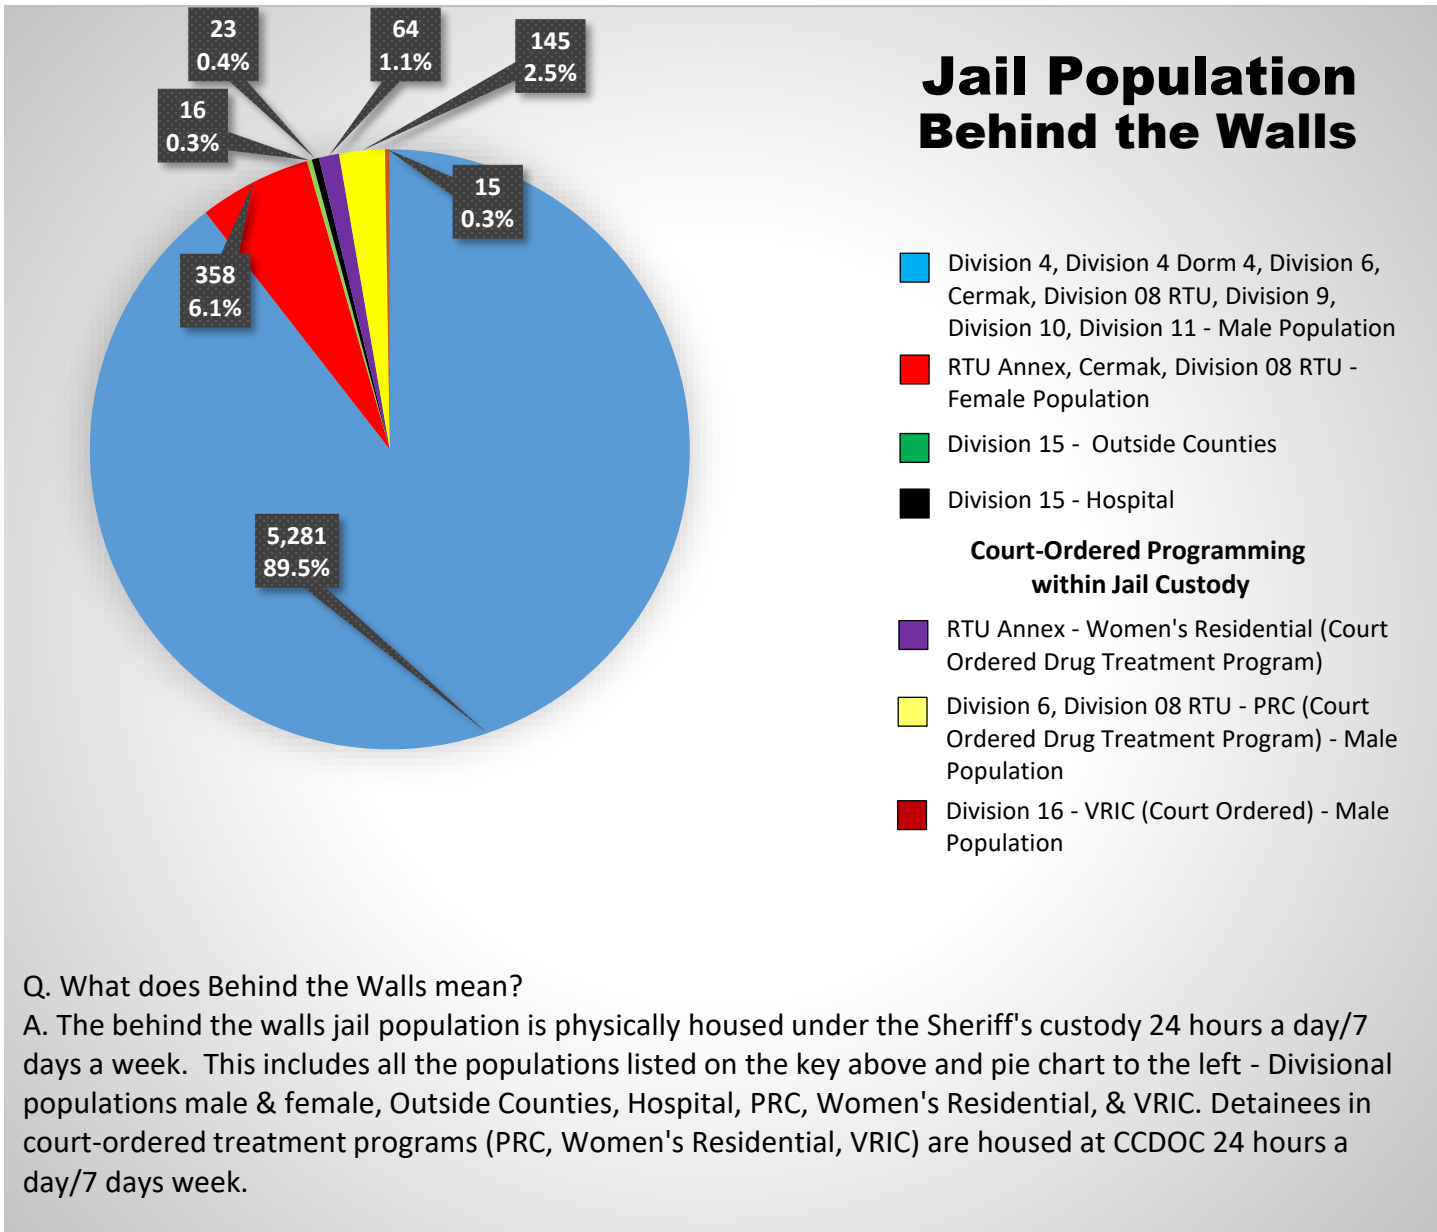

## Sheriff's Daily Report 9/25/2019

Under the Custody of the Sheriff	
<b>TOTAL MALE AND FEMALE</b>	<b>8,216</b>
Jail Population	5,902
Community Corrections	2,314

Sheriff's Daily Report  
9/25/2019

CCSO Population Demographics

**In Confinement**

**Gender Distribution**

**Race Distribution**

**Age Distribution**

**Community Corrections**

**Gender Distribution**

**Race Distribution**

**Age Distribution**