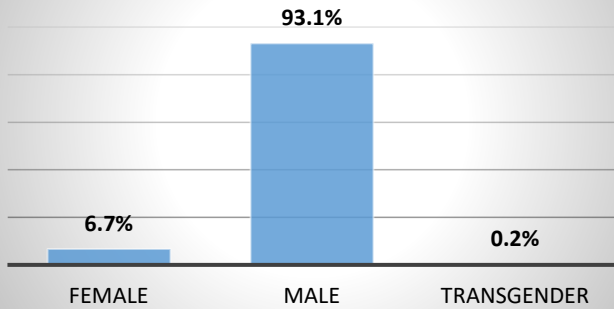

## Sheriff's Daily Report 9/25/2019

Under the Custody of the Sheriff	
<b>TOTAL MALE AND FEMALE</b>	<b>8,216</b>
Jail Population	5,902
Community Corrections	2,314

Sheriff's Daily Report  
9/25/2019

CCSO Population Demographics

**In Confinement**

**Gender Distribution**

**Race Distribution**

**Age Distribution**

**Community Corrections**

**Gender Distribution**

**Race Distribution**

**Age Distribution**