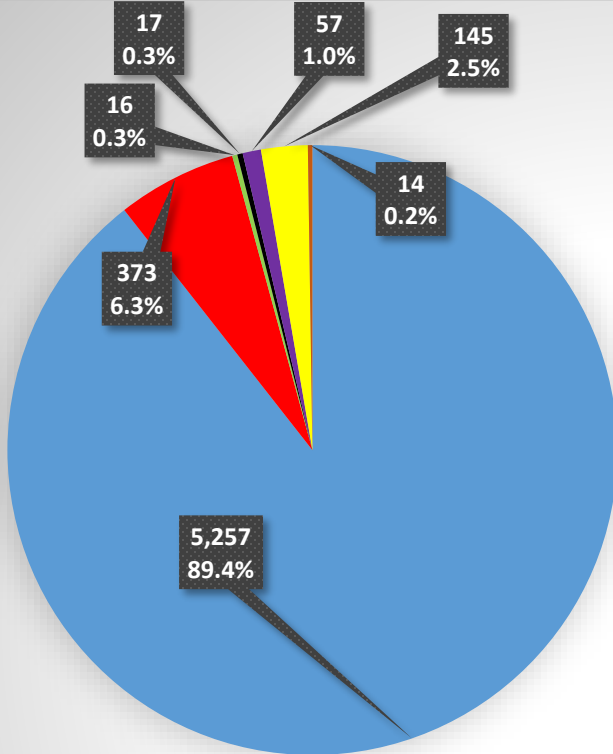

Sheriff's Daily Report
9/29/2019

Under the Custody of the Sheriff	
TOTAL MALE AND FEMALE	8,186
Jail Population	5,879
Community Corrections	2,307

Jail Population Behind the Walls

- Division 4, Division 4 Dorm 4, Division 6, Cermak, Division 08 RTU, Division 9, Division 10, Division 11 - Male Population
 - RTU Annex, Cermak, Division 08 RTU - Female Population
 - Division 15 - Outside Counties
 - Division 15 - Hospital
- Court-Ordered Programming within Jail Custody**
- RTU Annex - Women's Residential (Court Ordered Drug Treatment Program)
 - Division 6, Division 08 RTU - PRC (Court Ordered Drug Treatment Program) - Male Population
 - Division 16 - VRIC (Court Ordered) - Male Population

Q. What does Behind the Walls mean?

A. The behind the walls jail population is physically housed under the Sheriff's custody 24 hours a day/7 days a week. This includes all the populations listed on the key above and pie chart to the left - Divisional populations male & female, Outside Counties, Hospital, PRC, Women's Residential, & VRIC. Detainees in court-ordered treatment programs (PRC, Women's Residential, VRIC) are housed at CDOC 24 hours a day/7 days week.