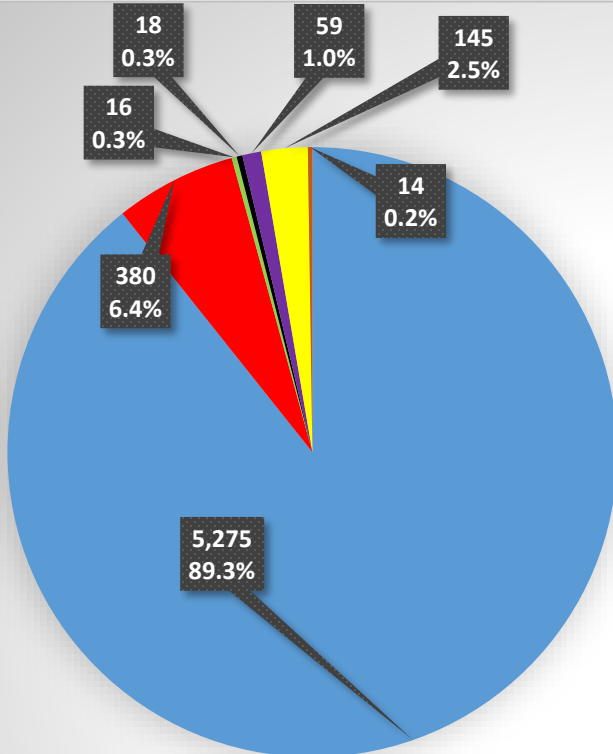

Sheriff's Daily Report 9/30/2019

Under the Custody of the Sheriff	
TOTAL MALE AND FEMALE	8,208
Jail Population	5,907
Community Corrections	2,301

Jail Population Behind the Walls

- Division 4, Division 4 Dorm 4, Division 6, Cermak, Division 08 RTU, Division 9, Division 10, Division 11 - Male Population
 - RTU Annex, Cermak, Division 08 RTU - Female Population
 - Division 15 - Outside Counties
 - Division 15 - Hospital
- Court-Ordered Programming within Jail Custody**
- RTU Annex - Women's Residential (Court Ordered Drug Treatment Program)
 - Division 6, Division 08 RTU - PRC (Court Ordered Drug Treatment Program) - Male Population
 - Division 16 - VRIC (Court Ordered) - Male Population

Q. What does Behind the Walls mean?

A. The behind the walls jail population is physically housed under the Sheriff's custody 24 hours a day/7 days a week. This includes all the populations listed on the key above and pie chart to the left - Divisional populations male & female, Outside Counties, Hospital, PRC, Women's Residential, & VRIC. Detainees in court-ordered treatment programs (PRC, Women's Residential, VRIC) are housed at CCDOC 24 hours a day/7 days week.