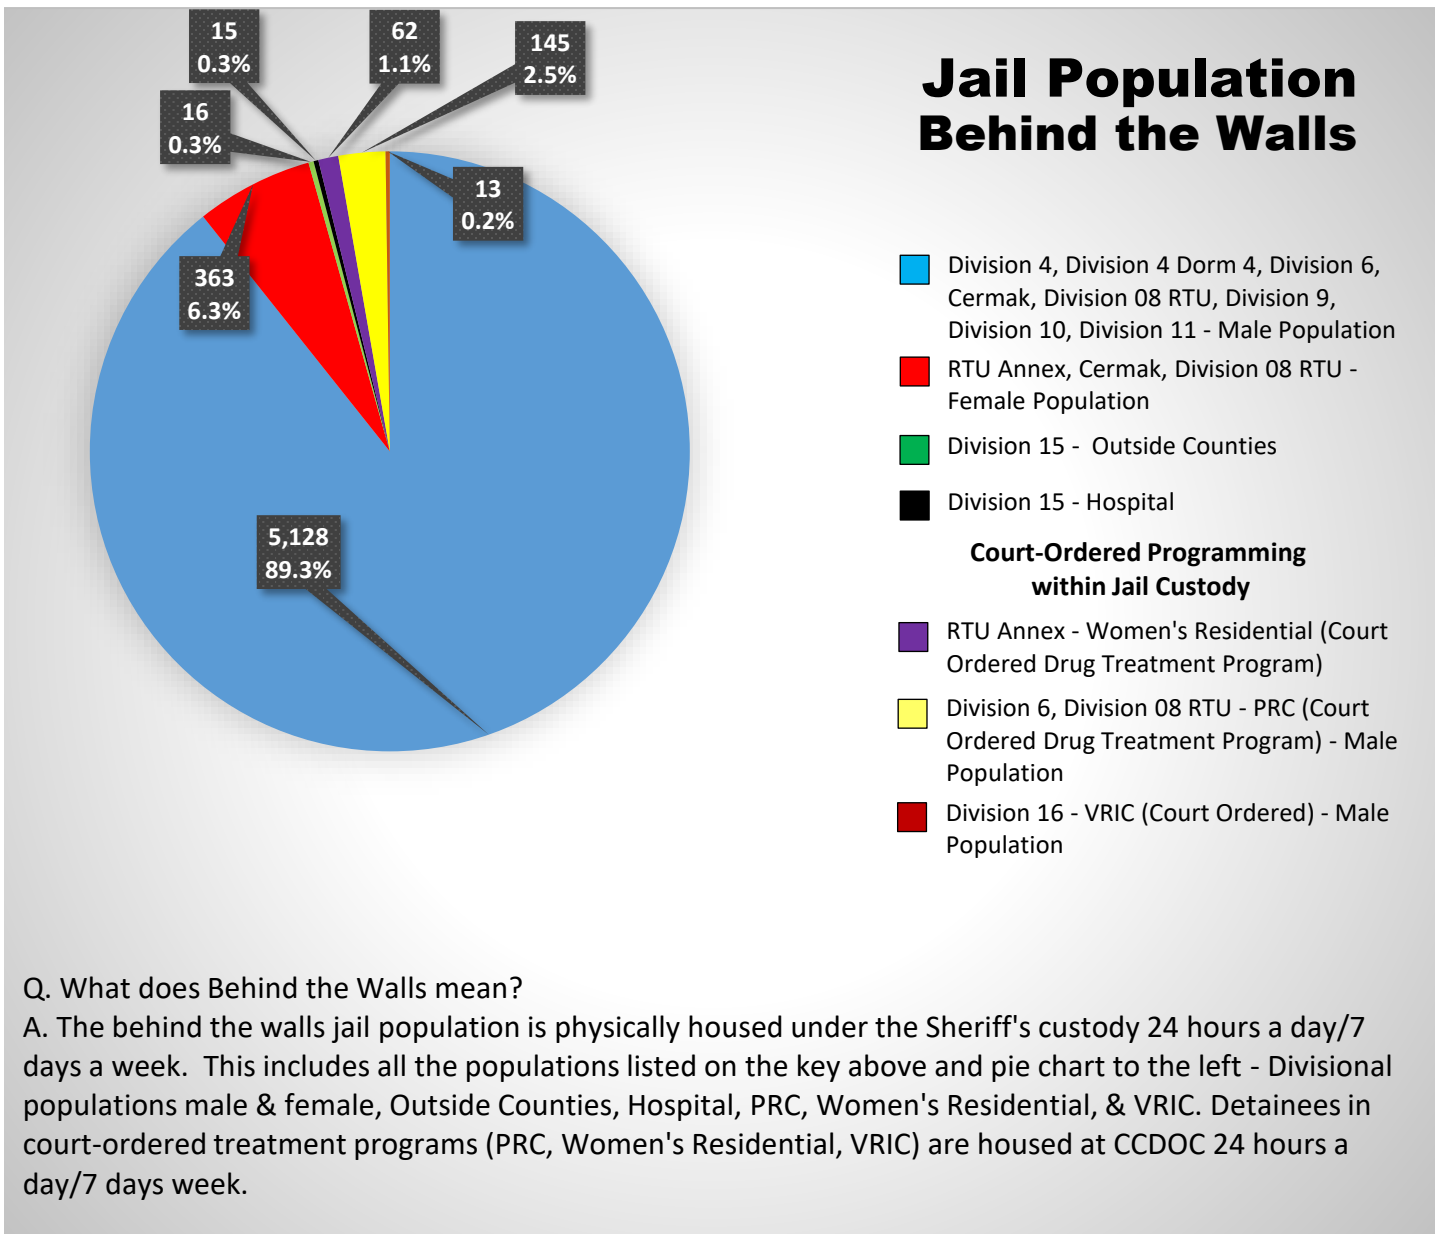

## Sheriff's Daily Report 10/11/2019

Under the Custody of the Sheriff	
<b>TOTAL MALE AND FEMALE</b>	<b>8,007</b>
Jail Population	5,742
Community Corrections	2,265

Sheriff's Daily Report  
10/11/2019

CCSO Population Demographics