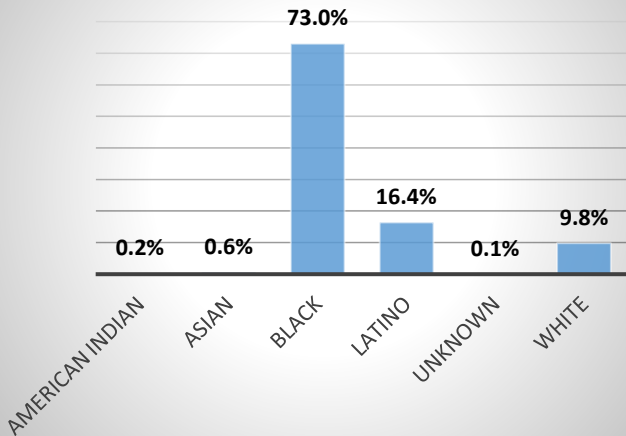

Sheriff's Daily Report 10/17/2019

Under the Custody of the Sheriff	
TOTAL MALE AND FEMALE	8,083
Jail Population	5,783
Community Corrections	2,300

Sheriff's Daily Report
10/17/2019

CCSO Population Demographics

In Confinement

Gender Distribution

Race Distribution

Age Distribution

Community Corrections

Gender Distribution

Race Distribution

Age Distribution