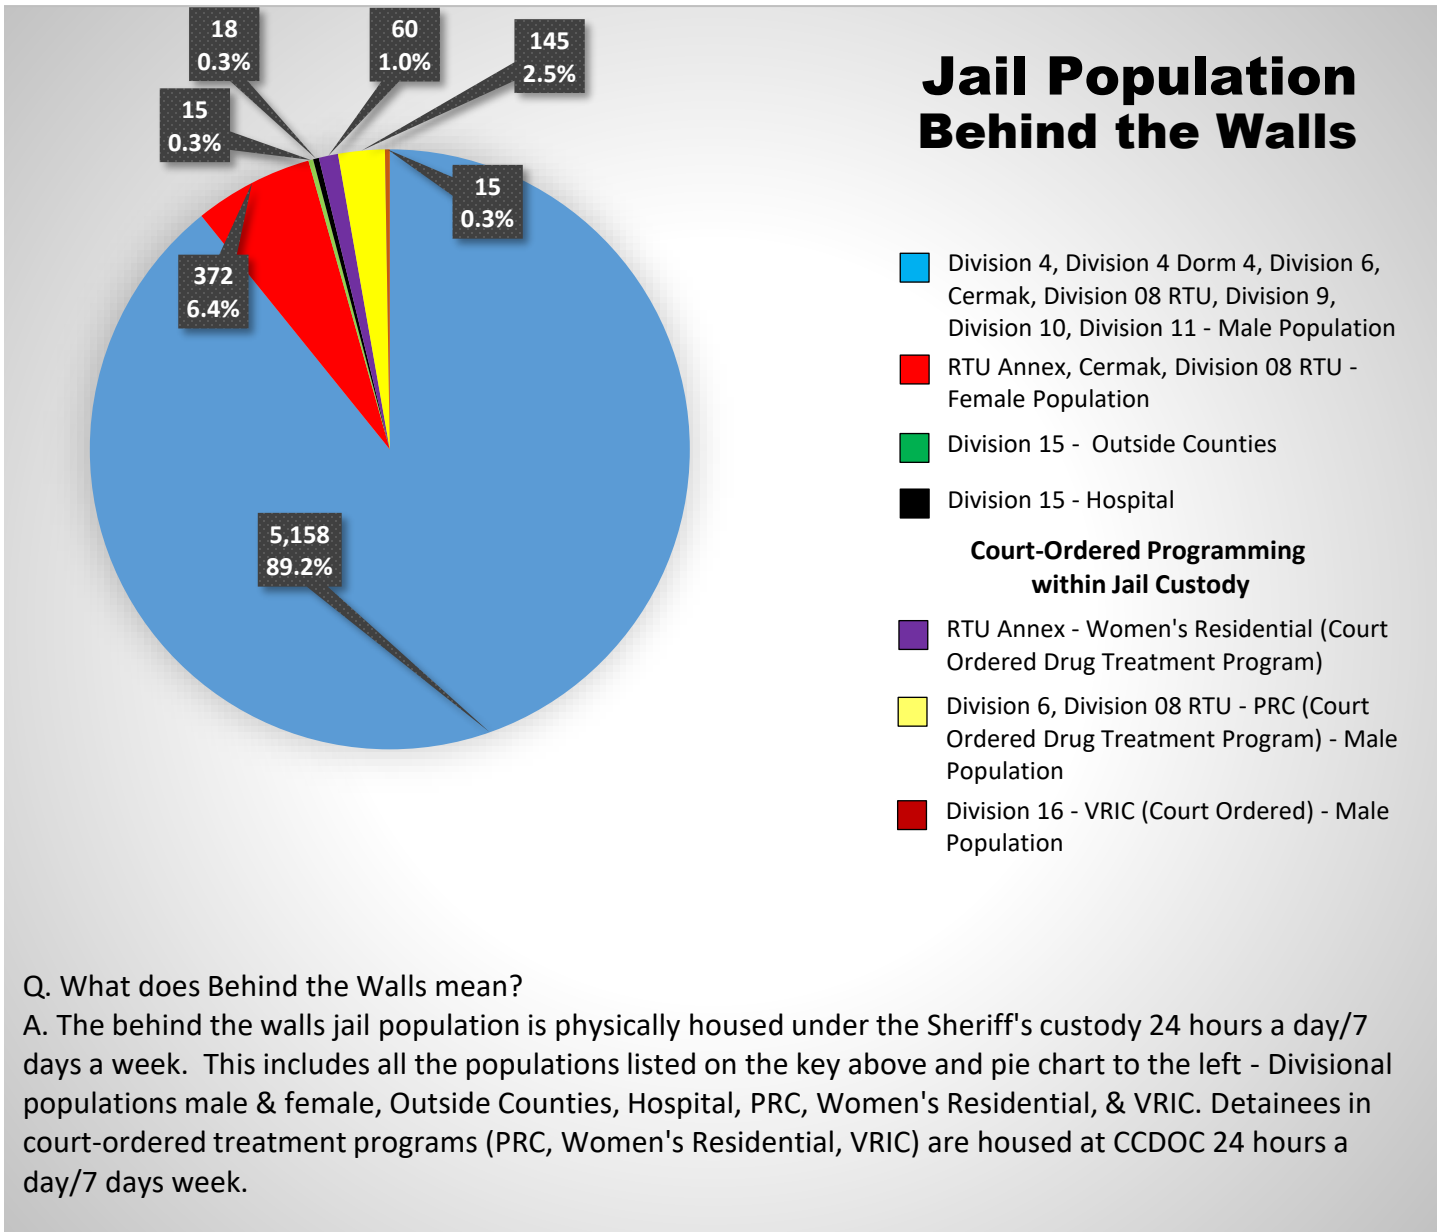

Sheriff's Daily Report 10/17/2019

Under the Custody of the Sheriff	
TOTAL MALE AND FEMALE	8,083
Jail Population	5,783
Community Corrections	2,300

Sheriff's Daily Report
10/17/2019

CCSO Population Demographics

In Confinement

Gender Distribution

Race Distribution

Age Distribution

Community Corrections

Gender Distribution

Race Distribution

Age Distribution