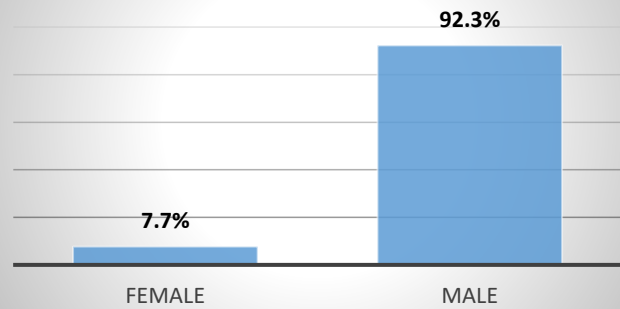

Sheriff's Daily Report 10/17/2019

Under the Custody of the Sheriff	
TOTAL MALE AND FEMALE	8,083
Jail Population	5,783
Community Corrections	2,300

Sheriff's Daily Report
10/17/2019

CCSO Population Demographics

In Confinement

Gender Distribution

Race Distribution

Age Distribution

Community Corrections

Gender Distribution

Race Distribution

Age Distribution