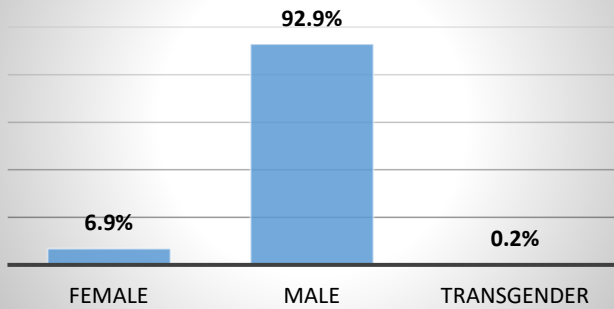

Sheriff's Daily Report 10/17/2019

Under the Custody of the Sheriff	
TOTAL MALE AND FEMALE	8,083
Jail Population	5,783
Community Corrections	2,300

Sheriff's Daily Report
10/17/2019

CCSO Population Demographics

In Confinement

Gender Distribution

Race Distribution

Age Distribution

Community Corrections

Gender Distribution

Race Distribution

Age Distribution