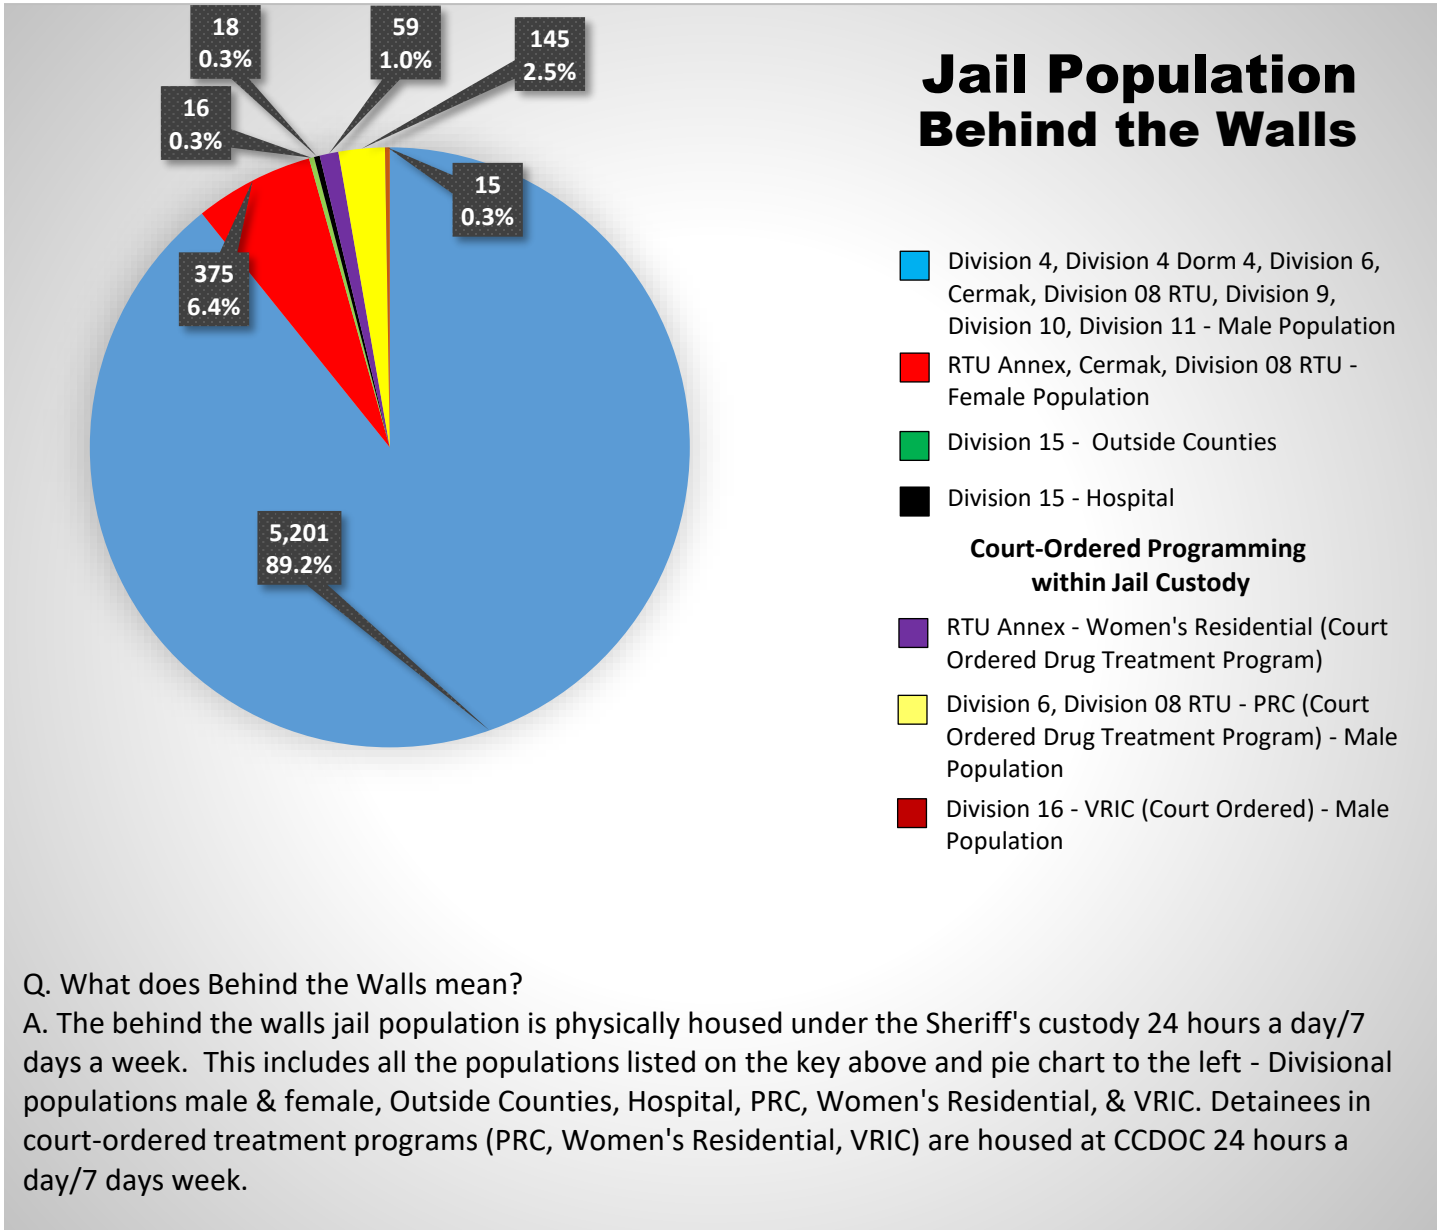

## Sheriff's Daily Report 10/18/2019

Under the Custody of the Sheriff	
<b>TOTAL MALE AND FEMALE</b>	<b>8,127</b>
Jail Population	5,829
Community Corrections	2,298

Sheriff's Daily Report  
10/18/2019

CCSO Population Demographics