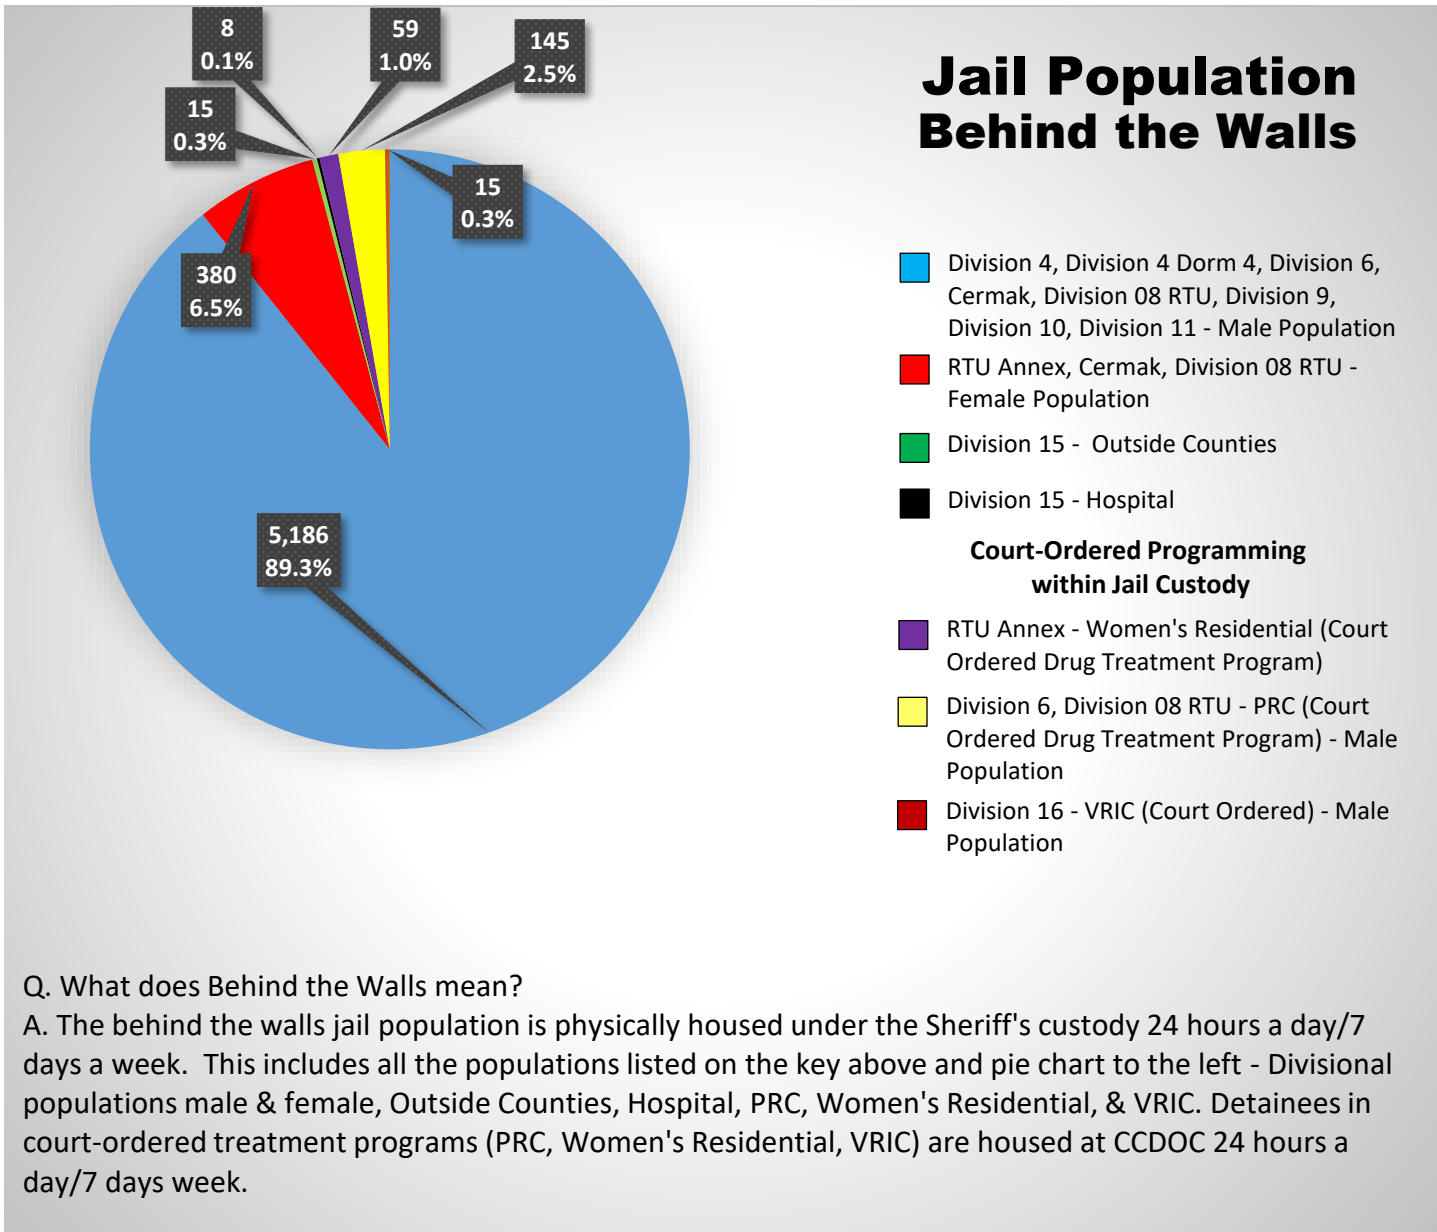

## Sheriff's Daily Report 10/25/2019

Under the Custody of the Sheriff	
<b>TOTAL MALE AND FEMALE</b>	<b>8,102</b>
Jail Population	5,808
Community Corrections	2,294

**Sheriff's Daily Report**  
**10/25/2019**

**CCSO Population Demographics**