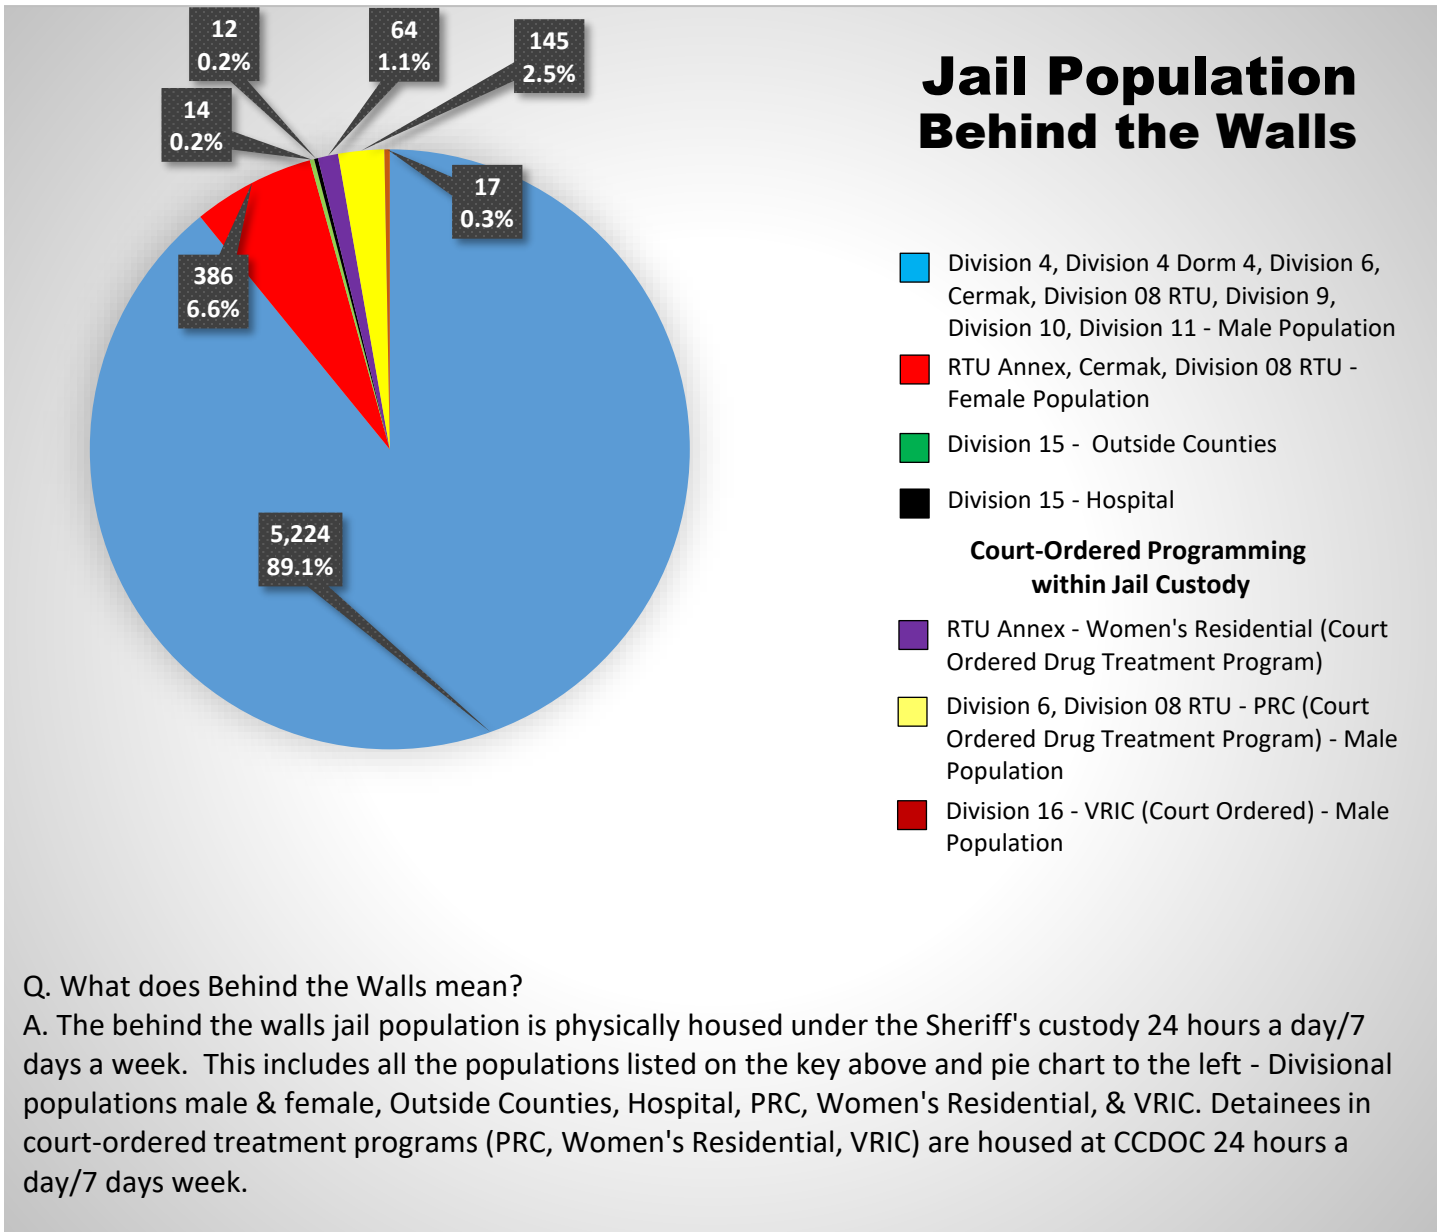

Sheriff's Daily Report 10/29/2019

Under the Custody of the Sheriff	
TOTAL MALE AND FEMALE	8,133
Jail Population	5,862
Community Corrections	2,271

Sheriff's Daily Report
10/29/2019

CCSO Population Demographics