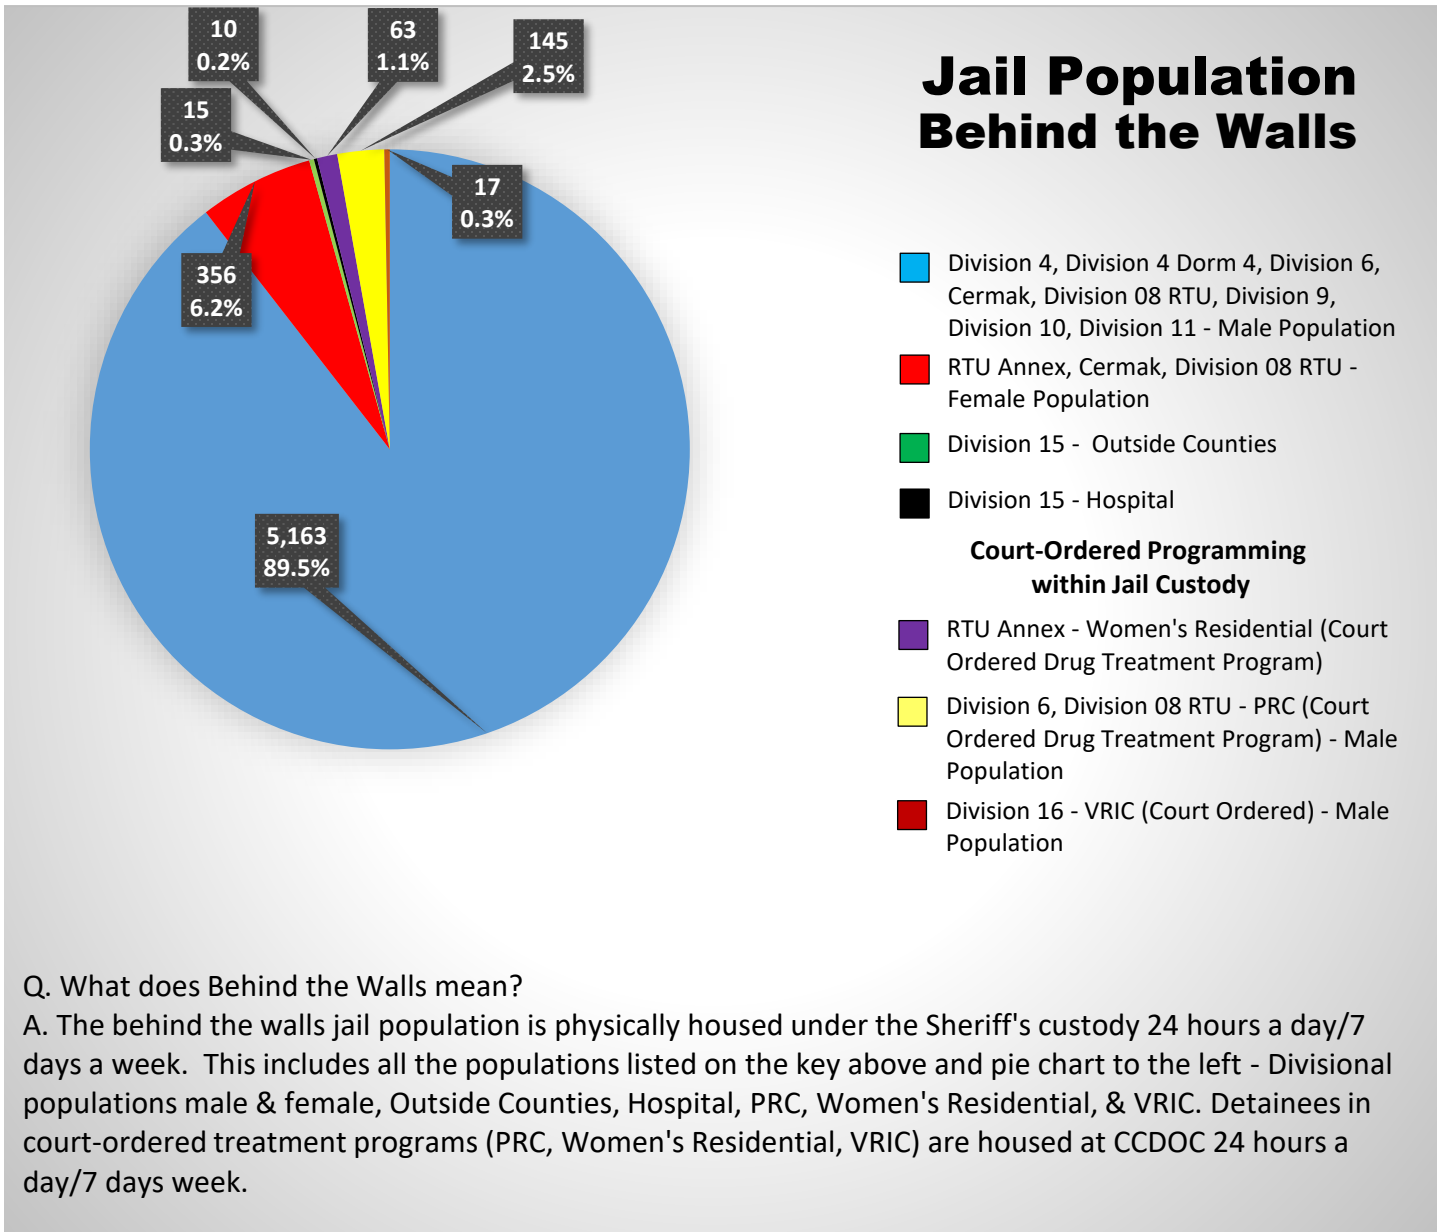

Sheriff's Daily Report 11/2/2019

Under the Custody of the Sheriff	
TOTAL MALE AND FEMALE	8,054
Jail Population	5,769
Community Corrections	2,285

Sheriff's Daily Report

11/2/2019

CCSO Population Demographics

In Confinement

Gender Distribution

Race Distribution

Age Distribution

Community Corrections

Gender Distribution

Race Distribution

Age Distribution