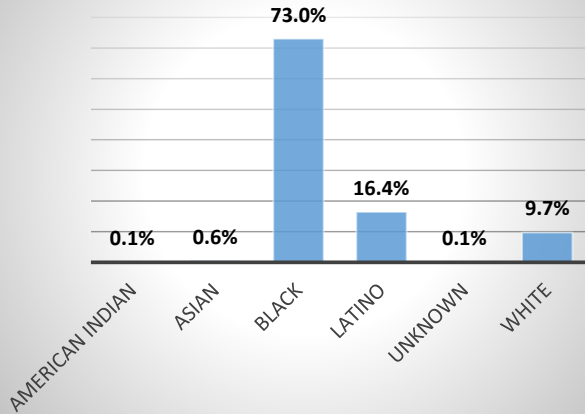

Sheriff's Daily Report 11/2/2019

Under the Custody of the Sheriff	
TOTAL MALE AND FEMALE	8,054
Jail Population	5,769
Community Corrections	2,285

Sheriff's Daily Report

11/2/2019

CCSO Population Demographics

In Confinement

Gender Distribution

Race Distribution

Age Distribution

Community Corrections

Gender Distribution

Race Distribution

Age Distribution