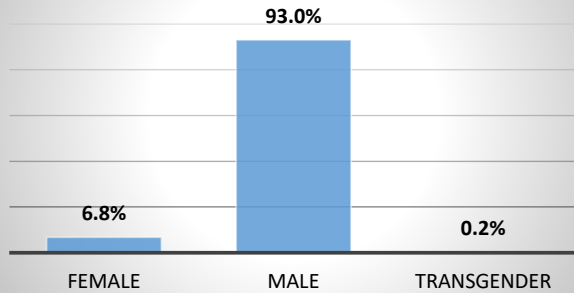

Sheriff's Daily Report 11/2/2019

Under the Custody of the Sheriff	
TOTAL MALE AND FEMALE	8,054
Jail Population	5,769
Community Corrections	2,285

Sheriff's Daily Report

11/2/2019

CCSO Population Demographics

In Confinement

Gender Distribution

Race Distribution

Age Distribution

Community Corrections

Gender Distribution

Race Distribution

Age Distribution