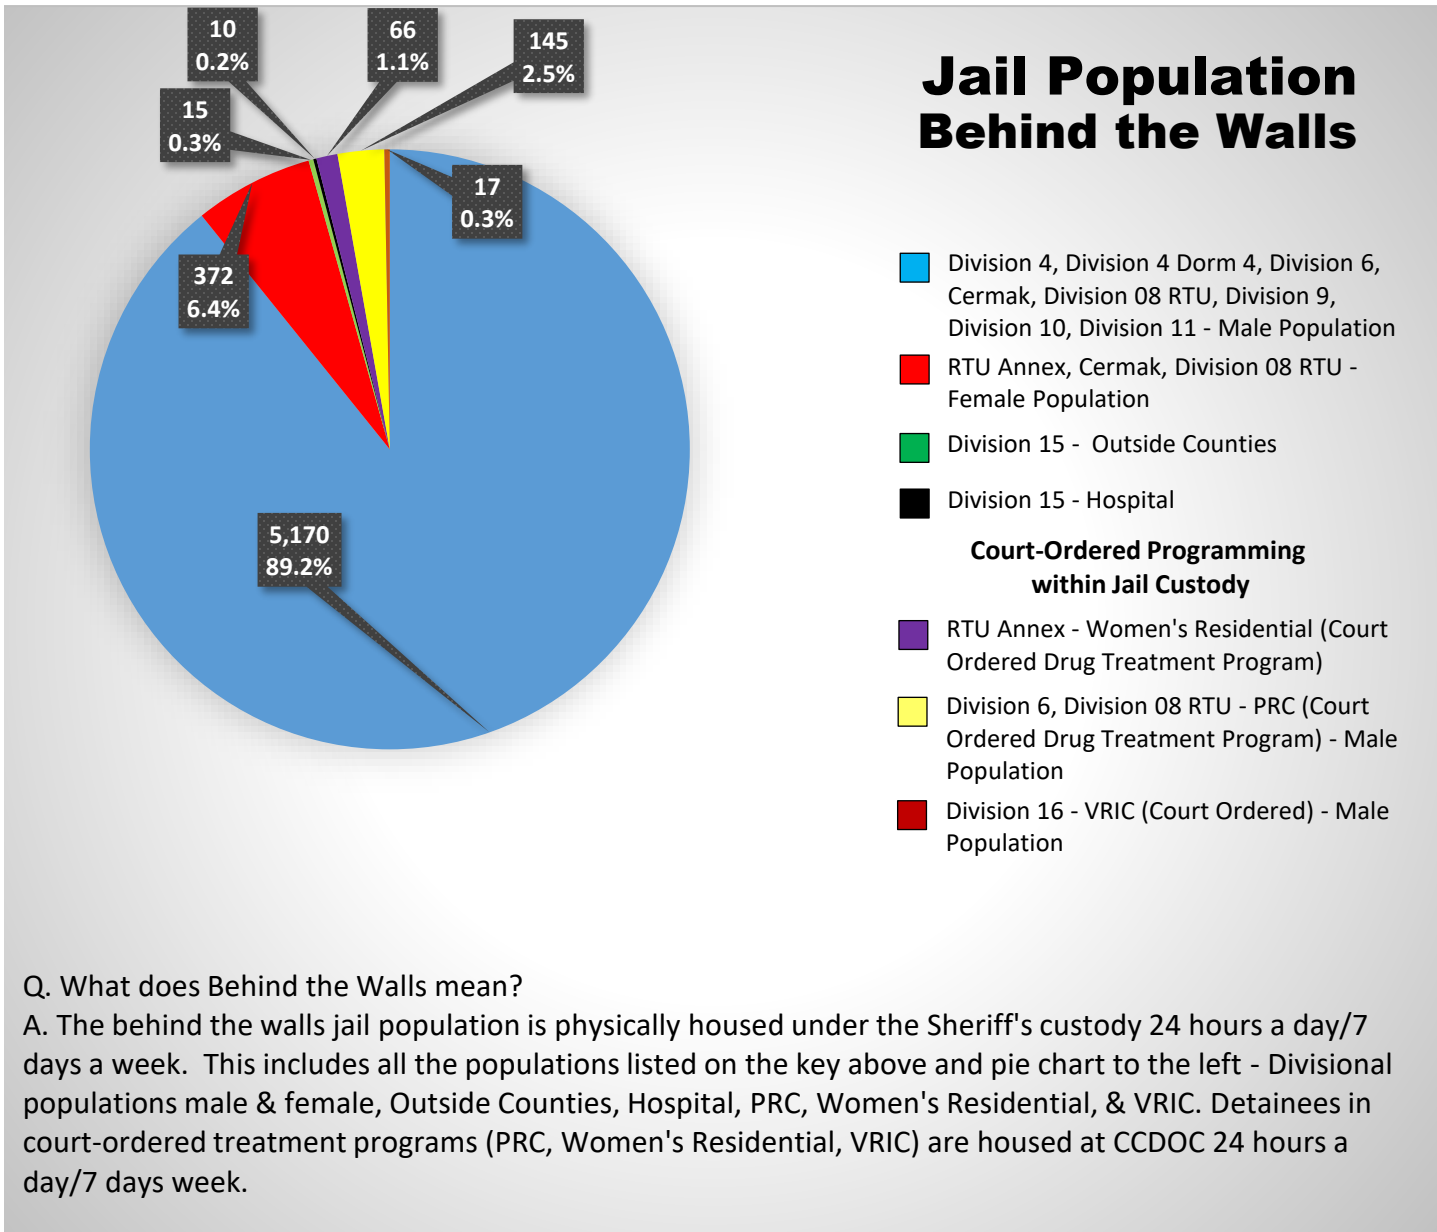

Sheriff's Daily Report 11/5/2019

Under the Custody of the Sheriff	
TOTAL MALE AND FEMALE	8,084
Jail Population	5,795
Community Corrections	2,289

Sheriff's Daily Report
11/5/2019

CCSO Population Demographics

In Confinement

Gender Distribution

Race Distribution

Age Distribution

Community Corrections

Gender Distribution

Race Distribution

Age Distribution