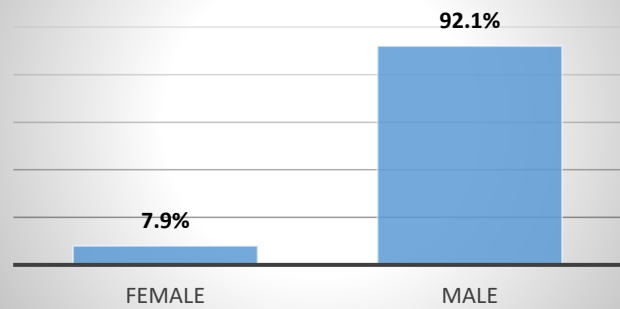

Sheriff's Daily Report 11/5/2019

Under the Custody of the Sheriff	
TOTAL MALE AND FEMALE	8,084
Jail Population	5,795
Community Corrections	2,289

Sheriff's Daily Report
11/5/2019

CCSO Population Demographics

In Confinement

Gender Distribution

Race Distribution

Age Distribution

Community Corrections

Gender Distribution

Race Distribution

Age Distribution