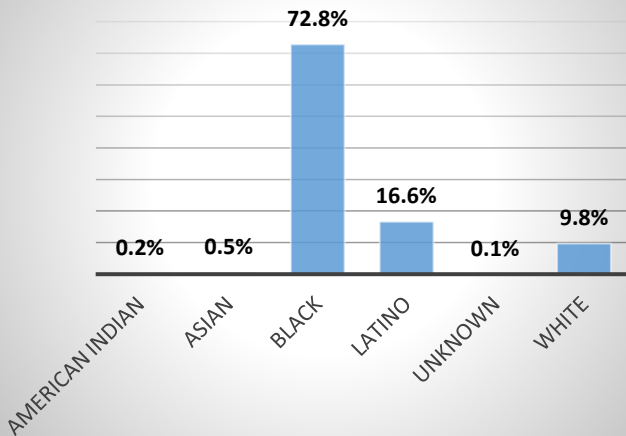

Sheriff's Daily Report 11/5/2019

Under the Custody of the Sheriff	
TOTAL MALE AND FEMALE	8,084
Jail Population	5,795
Community Corrections	2,289

Sheriff's Daily Report
11/5/2019

CCSO Population Demographics

In Confinement

Gender Distribution

Race Distribution

Age Distribution

Community Corrections

Gender Distribution

Race Distribution

Age Distribution