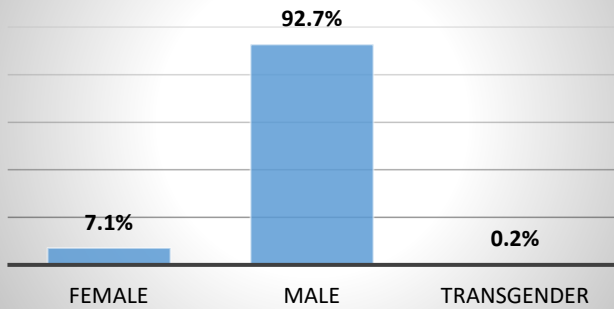

Sheriff's Daily Report 11/5/2019

Under the Custody of the Sheriff	
TOTAL MALE AND FEMALE	8,084
Jail Population	5,795
Community Corrections	2,289

Sheriff's Daily Report
11/5/2019

CCSO Population Demographics

In Confinement

Gender Distribution

Race Distribution

Age Distribution

Community Corrections

Gender Distribution

Race Distribution

Age Distribution