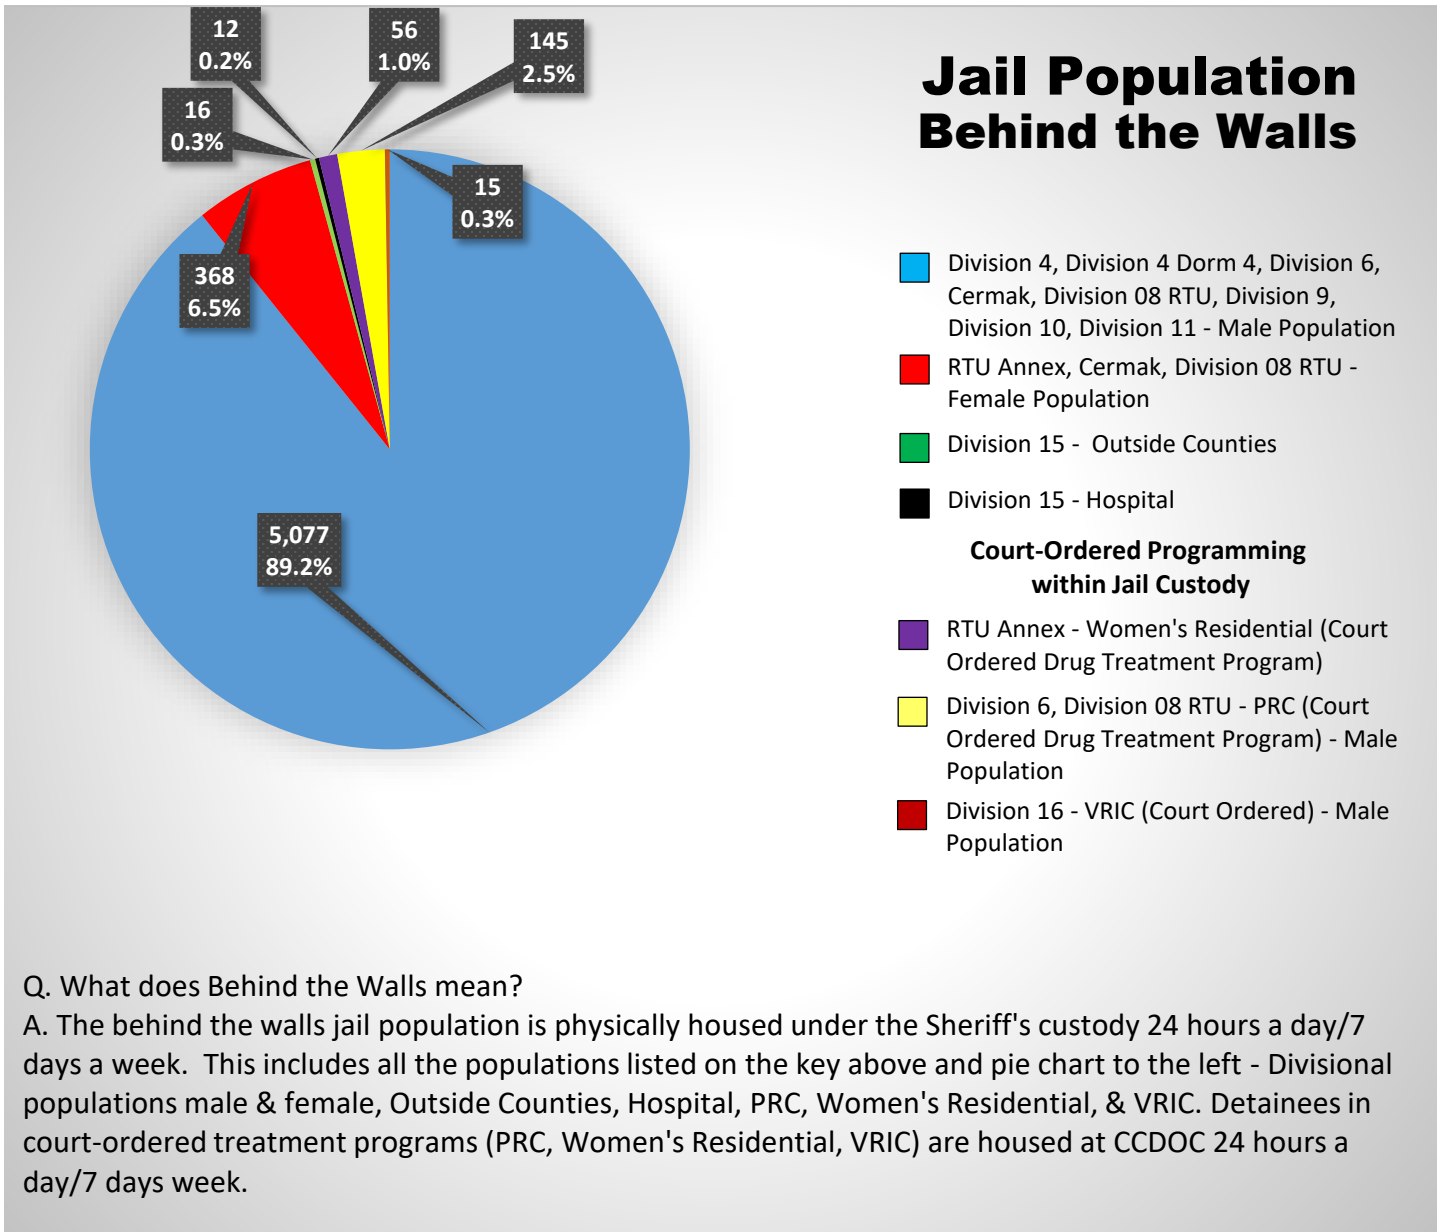

## Sheriff's Daily Report 11/16/2019

Under the Custody of the Sheriff	
<b>TOTAL MALE AND FEMALE</b>	<b>7,989</b>
Jail Population	5,689
Community Corrections	2,300

Sheriff's Daily Report  
11/16/2019

CCSO Population Demographics