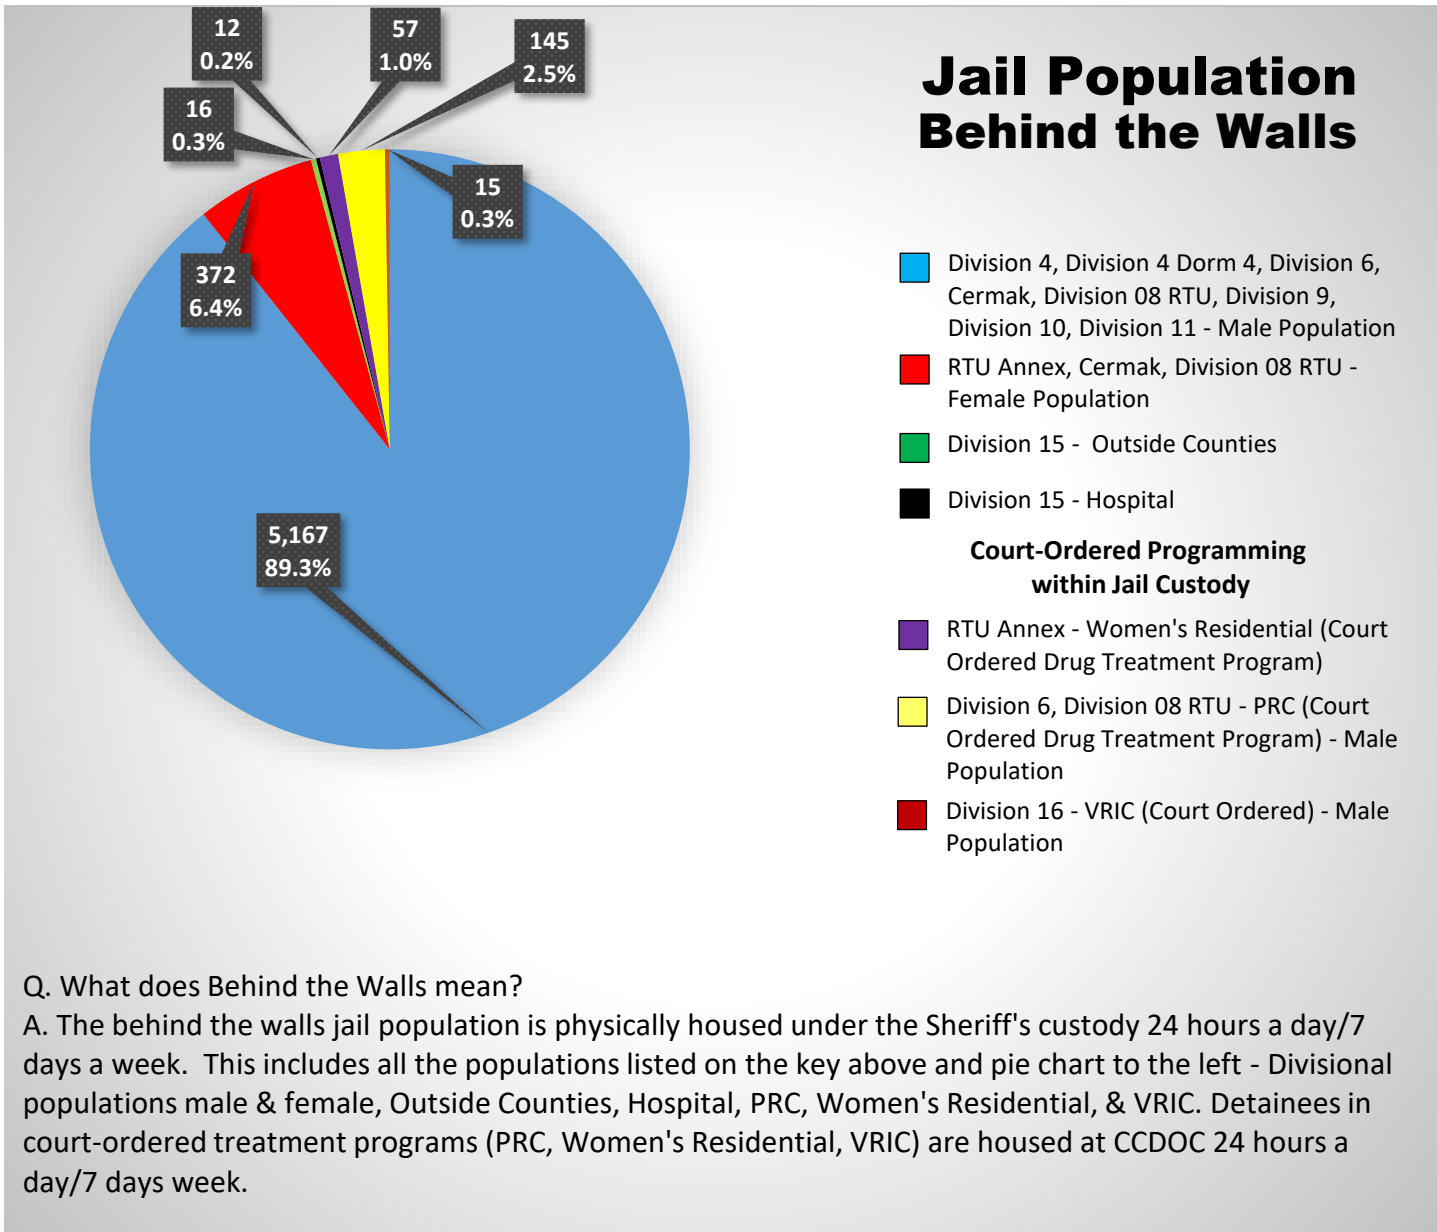

Sheriff's Daily Report 11/18/2019

Under the Custody of the Sheriff	
TOTAL MALE AND FEMALE	8,083
Jail Population	5,784
Community Corrections	2,299

Sheriff's Daily Report
11/18/2019

CCSO Population Demographics