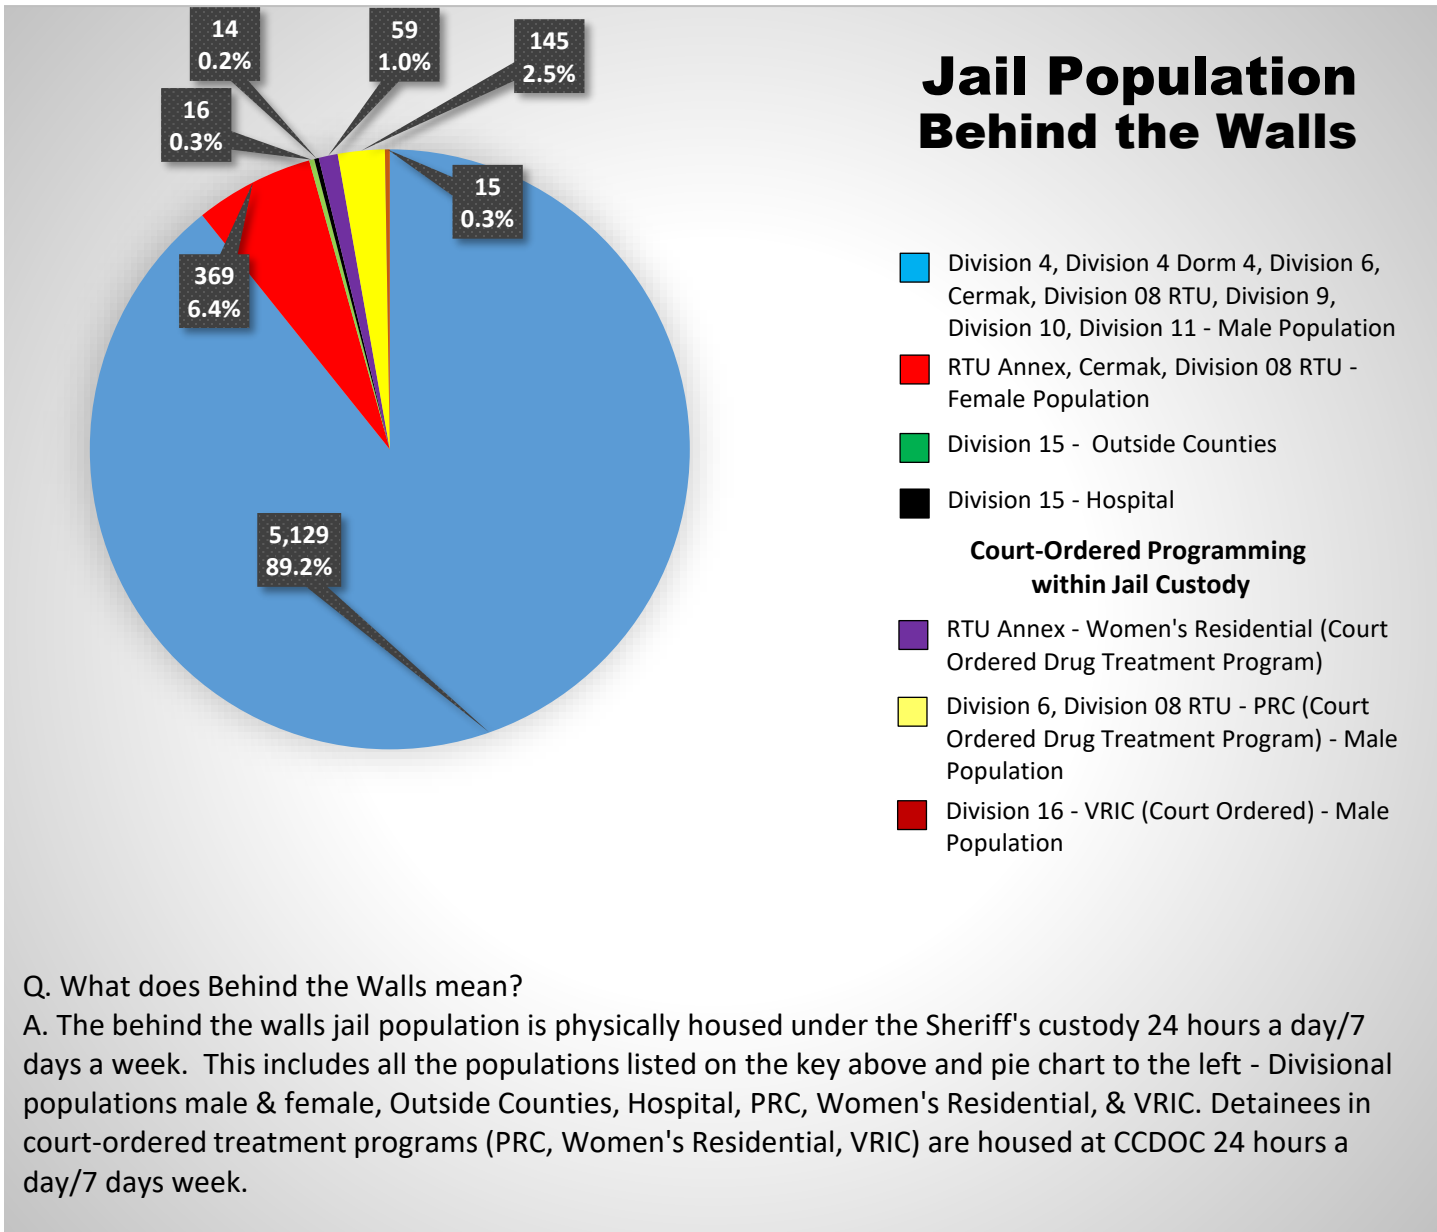

## Sheriff's Daily Report 11/19/2019

Under the Custody of the Sheriff	
<b>TOTAL MALE AND FEMALE</b>	<b>8,038</b>
Jail Population	5,747
Community Corrections	2,291

Sheriff's Daily Report  
11/19/2019

CCSO Population Demographics