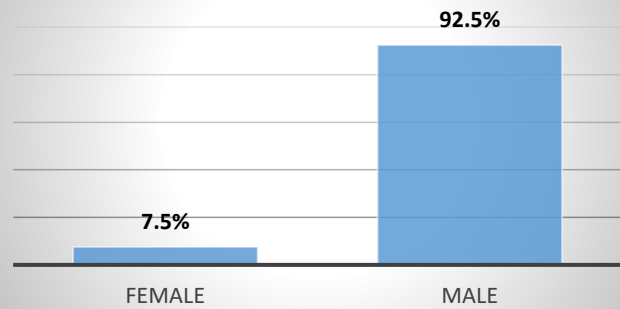

Sheriff's Daily Report 11/23/2019

Under the Custody of the Sheriff	
TOTAL MALE AND FEMALE	7,914
Jail Population	5,623
Community Corrections	2,291

Sheriff's Daily Report
11/23/2019

CCSO Population Demographics

In Confinement

Gender Distribution

Race Distribution

Age Distribution

Community Corrections

Gender Distribution

Race Distribution

Age Distribution