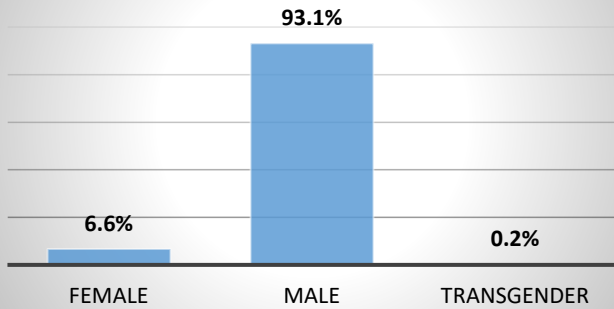

Sheriff's Daily Report 11/23/2019

Under the Custody of the Sheriff	
TOTAL MALE AND FEMALE	7,914
Jail Population	5,623
Community Corrections	2,291

Sheriff's Daily Report
11/23/2019

CCSO Population Demographics

In Confinement

Gender Distribution

Race Distribution

Age Distribution

Community Corrections

Gender Distribution

Race Distribution

Age Distribution