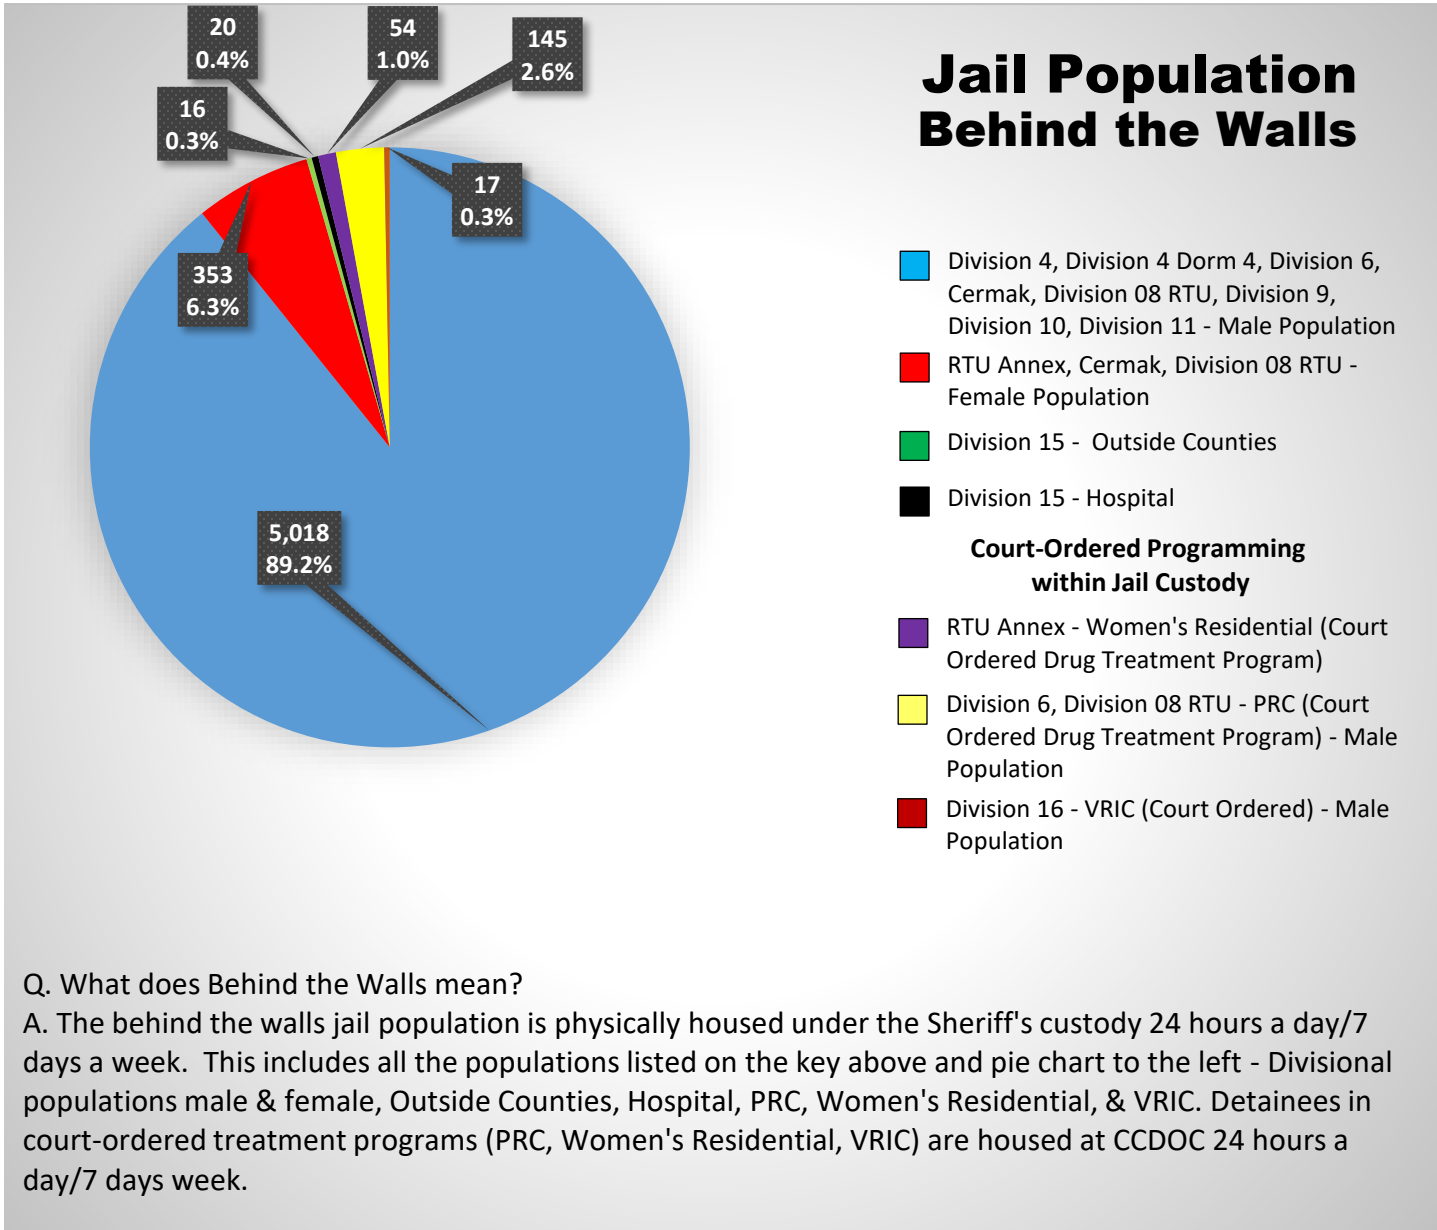

Sheriff's Daily Report 11/23/2019

Under the Custody of the Sheriff	
TOTAL MALE AND FEMALE	7,914
Jail Population	5,623
Community Corrections	2,291

Sheriff's Daily Report
11/23/2019

CCSO Population Demographics

In Confinement

Gender Distribution

Race Distribution

Age Distribution

Community Corrections

Gender Distribution

Race Distribution

Age Distribution