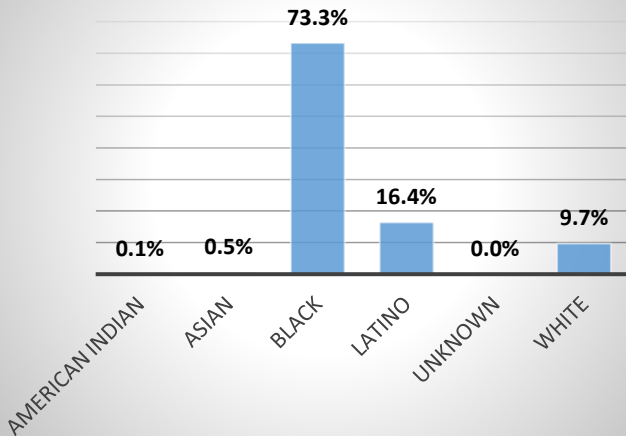

Sheriff's Daily Report 11/23/2019

Under the Custody of the Sheriff	
TOTAL MALE AND FEMALE	7,914
Jail Population	5,623
Community Corrections	2,291

Sheriff's Daily Report
11/23/2019

CCSO Population Demographics

In Confinement

Gender Distribution

Race Distribution

Age Distribution

Community Corrections

Gender Distribution

Race Distribution

Age Distribution