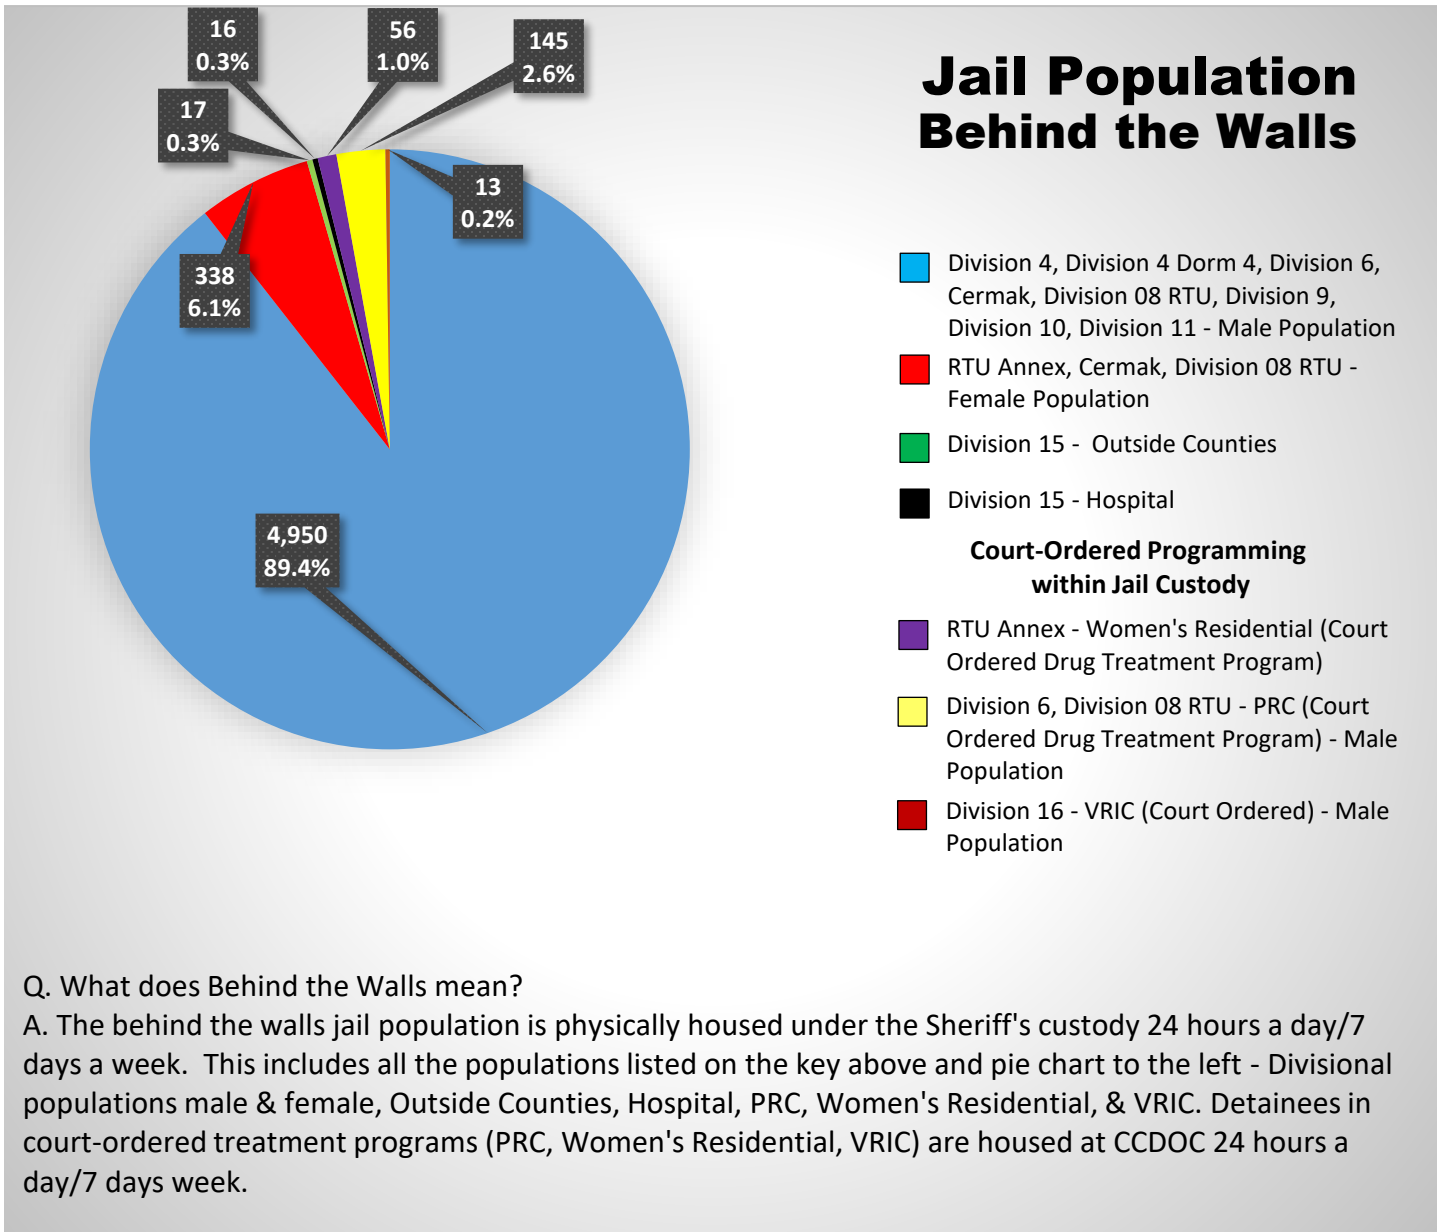

Sheriff's Daily Report 12/22/2019

Under the Custody of the Sheriff	
TOTAL MALE AND FEMALE	7,869
Jail Population	5,535
Community Corrections	2,334

Sheriff's Daily Report
12/22/2019

CCSO Population Demographics