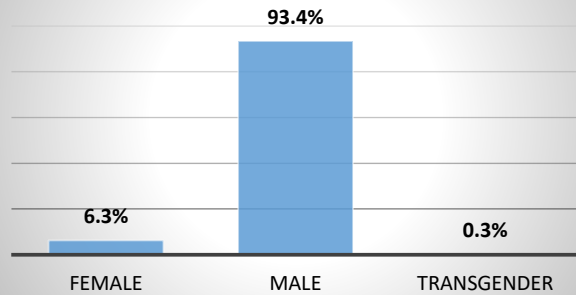

CCSO Population Demographics

In Confinement

Gender Distribution