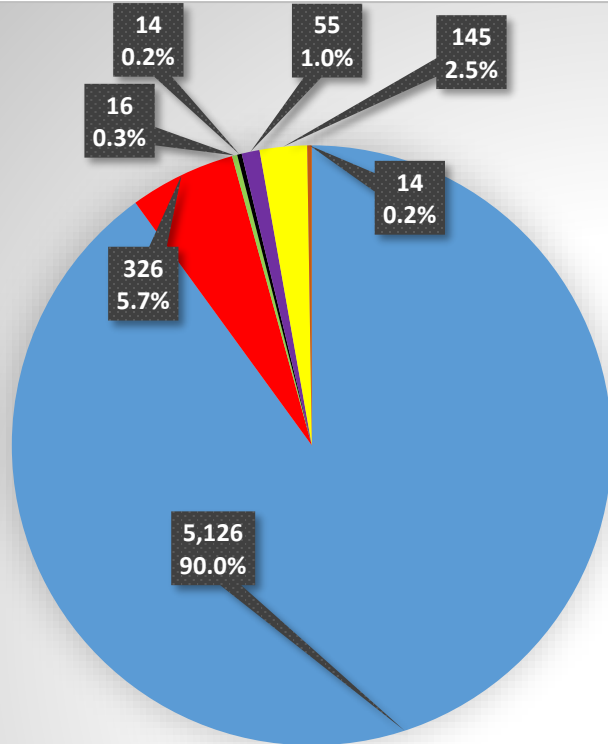

Sheriff's Daily Report 1/8/2020

Under the Custody of the Sheriff	
TOTAL MALE AND FEMALE	8,022
Jail Population	5,696
Community Corrections	2,326

Jail Population Behind the Walls

- Division 4, Division 4 Dorm 4, Division 6, Cermak, Division 08 RTU, Division 9, Division 10, Division 11 - Male Population
 - RTU Annex, Cermak, Division 08 RTU - Female Population
 - Division 15 - Outside Counties
 - Division 15 - Hospital
- Court-Ordered Programming within Jail Custody**
- RTU Annex - Women's Residential (Court Ordered Drug Treatment Program)
 - Division 6, Division 08 RTU - PRC (Court Ordered Drug Treatment Program) - Male Population
 - Division 16 - VRIC (Court Ordered) - Male Population

Q. What does Behind the Walls mean?

A. The behind the walls jail population is physically housed under the Sheriff's custody 24 hours a day/7 days a week. This includes all the populations listed on the key above and pie chart to the left - Divisional populations male & female, Outside Counties, Hospital, PRC, Women's Residential, & VRIC. Detainees in court-ordered treatment programs (PRC, Women's Residential, VRIC) are housed at CCDOC 24 hours a day/7 days week.

Gender Distribution

Race Distribution

Age Distribution