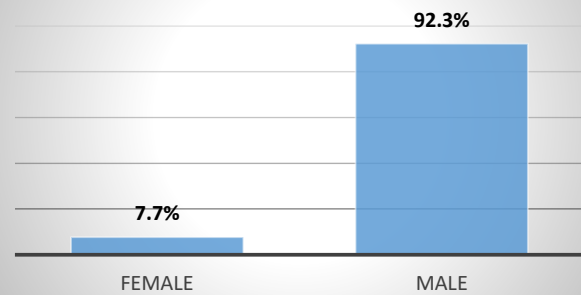

Q. What does Behind the Walls mean?

A. The behind the walls jail population is physically housed under the Sheriff's custody 24 hours a day/7 days a week. This includes all the populations listed on the key above and pie chart to the left - Divisional populations male & female, Outside Counties, Hospital, PRC, Women's Residential, & VRIC. Detainees in court-ordered treatment programs (PRC, Women's Residential, VRIC) are housed at CCDOC 24 hours a day/7 days week.

Sheriff's Daily Report

1/8/2020

CCSO Population Demographics

In Confinement

Gender Distribution

Race Distribution

Age Distribution

Community Corrections

Gender Distribution

Race Distribution

Age Distribution