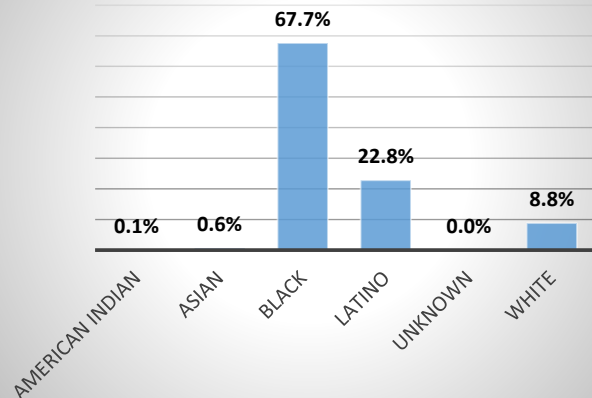

Q. What does Behind the Walls mean?

A. The behind the walls jail population is physically housed under the Sheriff's custody 24 hours a day/7 days a week. This includes all the populations listed on the key above and pie chart to the left - Divisional populations male & female, Outside Counties, Hospital, PRC, Women's Residential, & VRIC. Detainees in court-ordered treatment programs (PRC, Women's Residential, VRIC) are housed at CCDOC 24 hours a day/7 days week.

Sheriff's Daily Report

1/8/2020

CCSO Population Demographics

In Confinement

Gender Distribution

Race Distribution

Age Distribution

Community Corrections

Gender Distribution

Race Distribution

Age Distribution