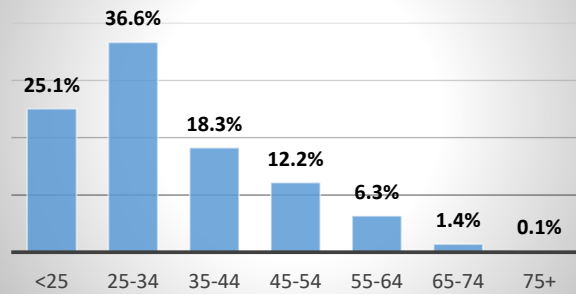

Q. What does Behind the Walls mean?

A. The behind the walls jail population is physically housed under the Sheriff's custody 24 hours a day/7 days a week. This includes all the populations listed on the key above and pie chart to the left - Divisional populations male & female, Outside Counties, Hospital, PRC, Women's Residential, & VRIC. Detainees in court-ordered treatment programs (PRC, Women's Residential, VRIC) are housed at CCDOC 24 hours a day/7 days week.

Sheriff's Daily Report

1/8/2020

CCSO Population Demographics

In Confinement

Gender Distribution

Race Distribution

Age Distribution

Community Corrections

Gender Distribution

Race Distribution

Age Distribution