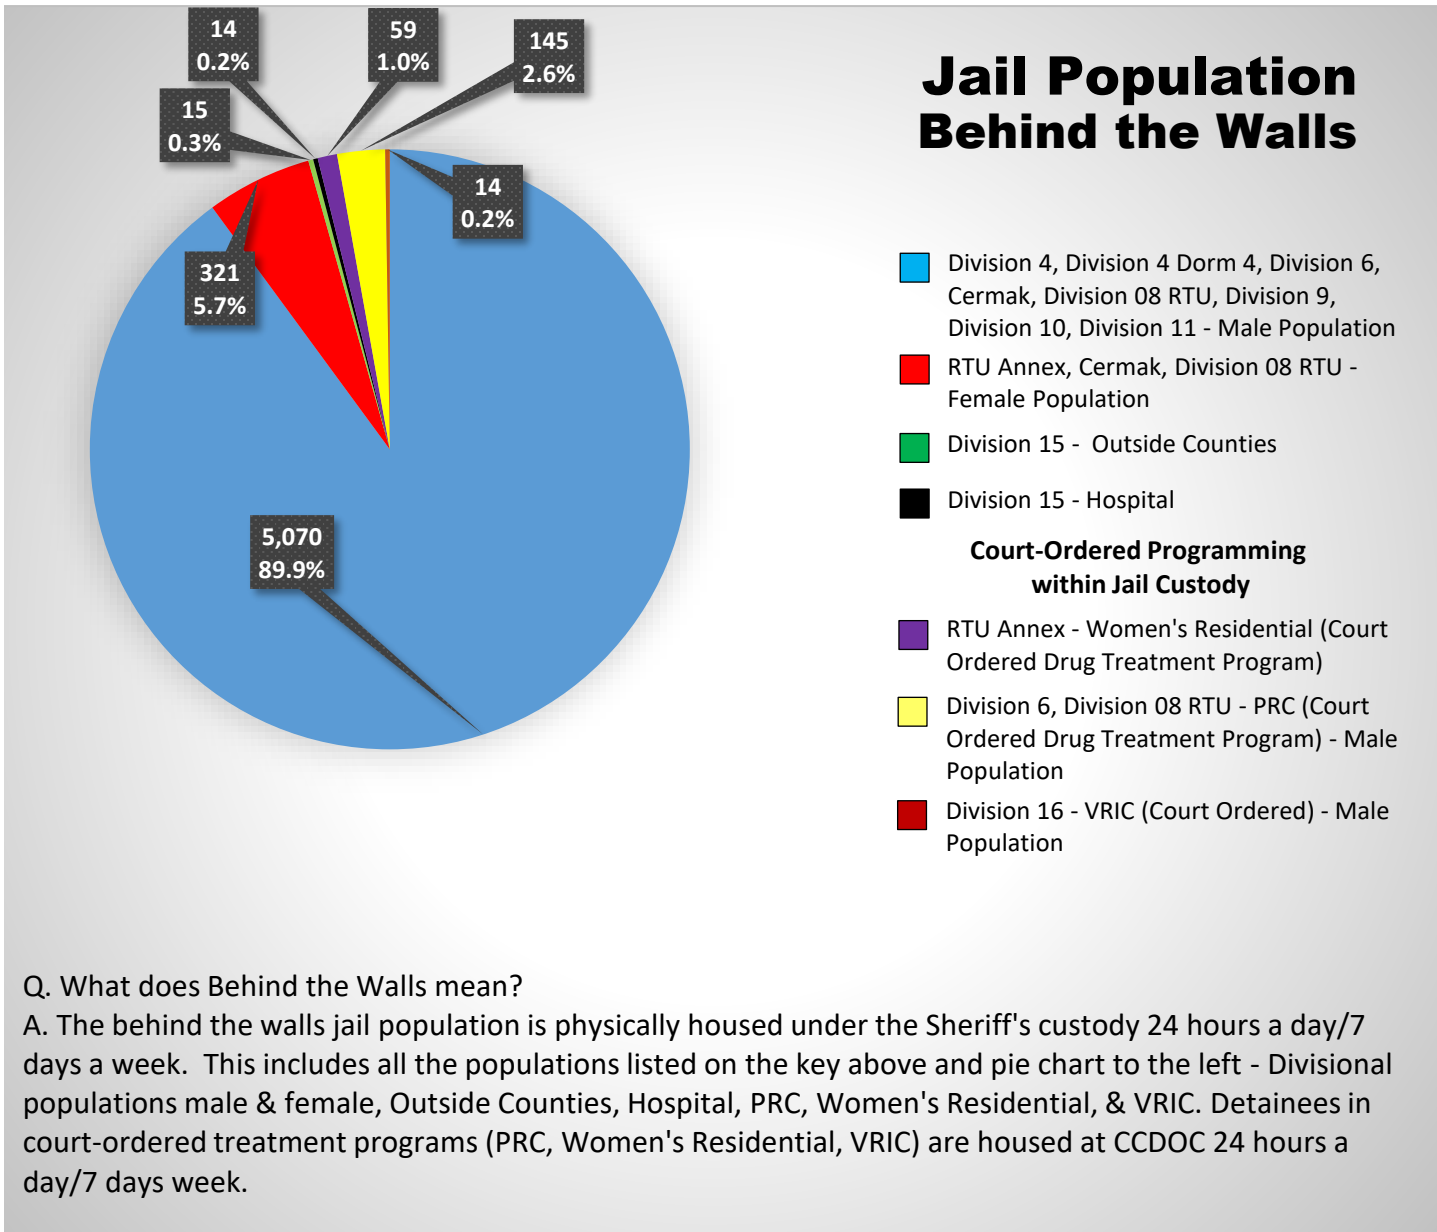

Sheriff's Daily Report 1/13/2020

Under the Custody of the Sheriff	
TOTAL MALE AND FEMALE	7,953
Jail Population	5,638
Community Corrections	2,315

Sheriff's Daily Report
1/13/2020

CCSO Population Demographics