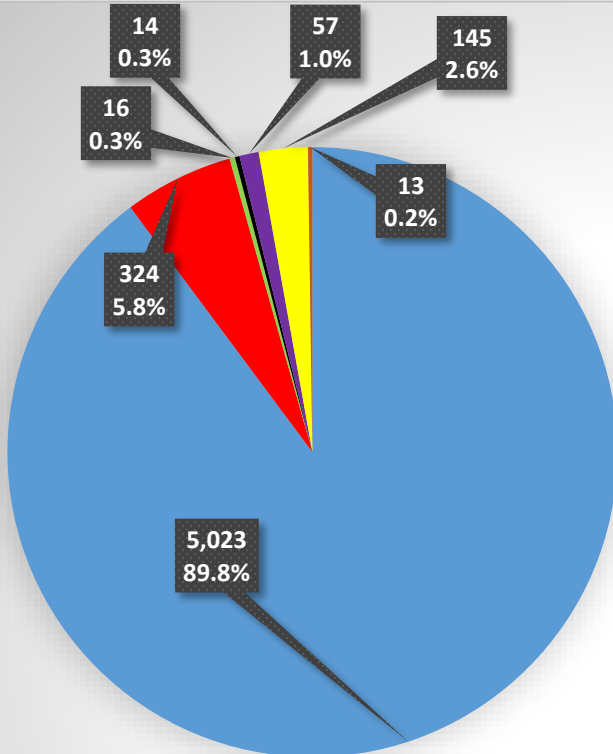

**Sheriff's Daily Report**  
**1/17/2020**

<b>Under the Custody of the Sheriff</b>	
<b>TOTAL MALE AND FEMALE</b>	<b>7,899</b>
Jail Population	5,592
Community Corrections	2,307

## Jail Population Behind the Walls

- Division 4, Division 4 Dorm 4, Division 6, Cermak, Division 08 RTU, Division 9, Division 10, Division 11 - Male Population
  - RTU Annex, Cermak, Division 08 RTU - Female Population
  - Division 15 - Outside Counties
  - Division 15 - Hospital
- Court-Ordered Programming within Jail Custody**
- RTU Annex - Women's Residential (Court Ordered Drug Treatment Program)
  - Division 6, Division 08 RTU - PRC (Court Ordered Drug Treatment Program) - Male Population
  - Division 16 - VRIC (Court Ordered) - Male Population

Q. What does Behind the Walls mean?

A. The behind the walls jail population is physically housed under the Sheriff's custody 24 hours a day/7 days a week. This includes all the populations listed on the key above and pie chart to the left - Divisional populations male & female, Outside Counties, Hospital, PRC, Women's Residential, & VRIC. Detainees in court-ordered treatment programs (PRC, Women's Residential, VRIC) are housed at CCDOC 24 hours a day/7 days week.

## Sheriff's Daily Report

1/17/2020