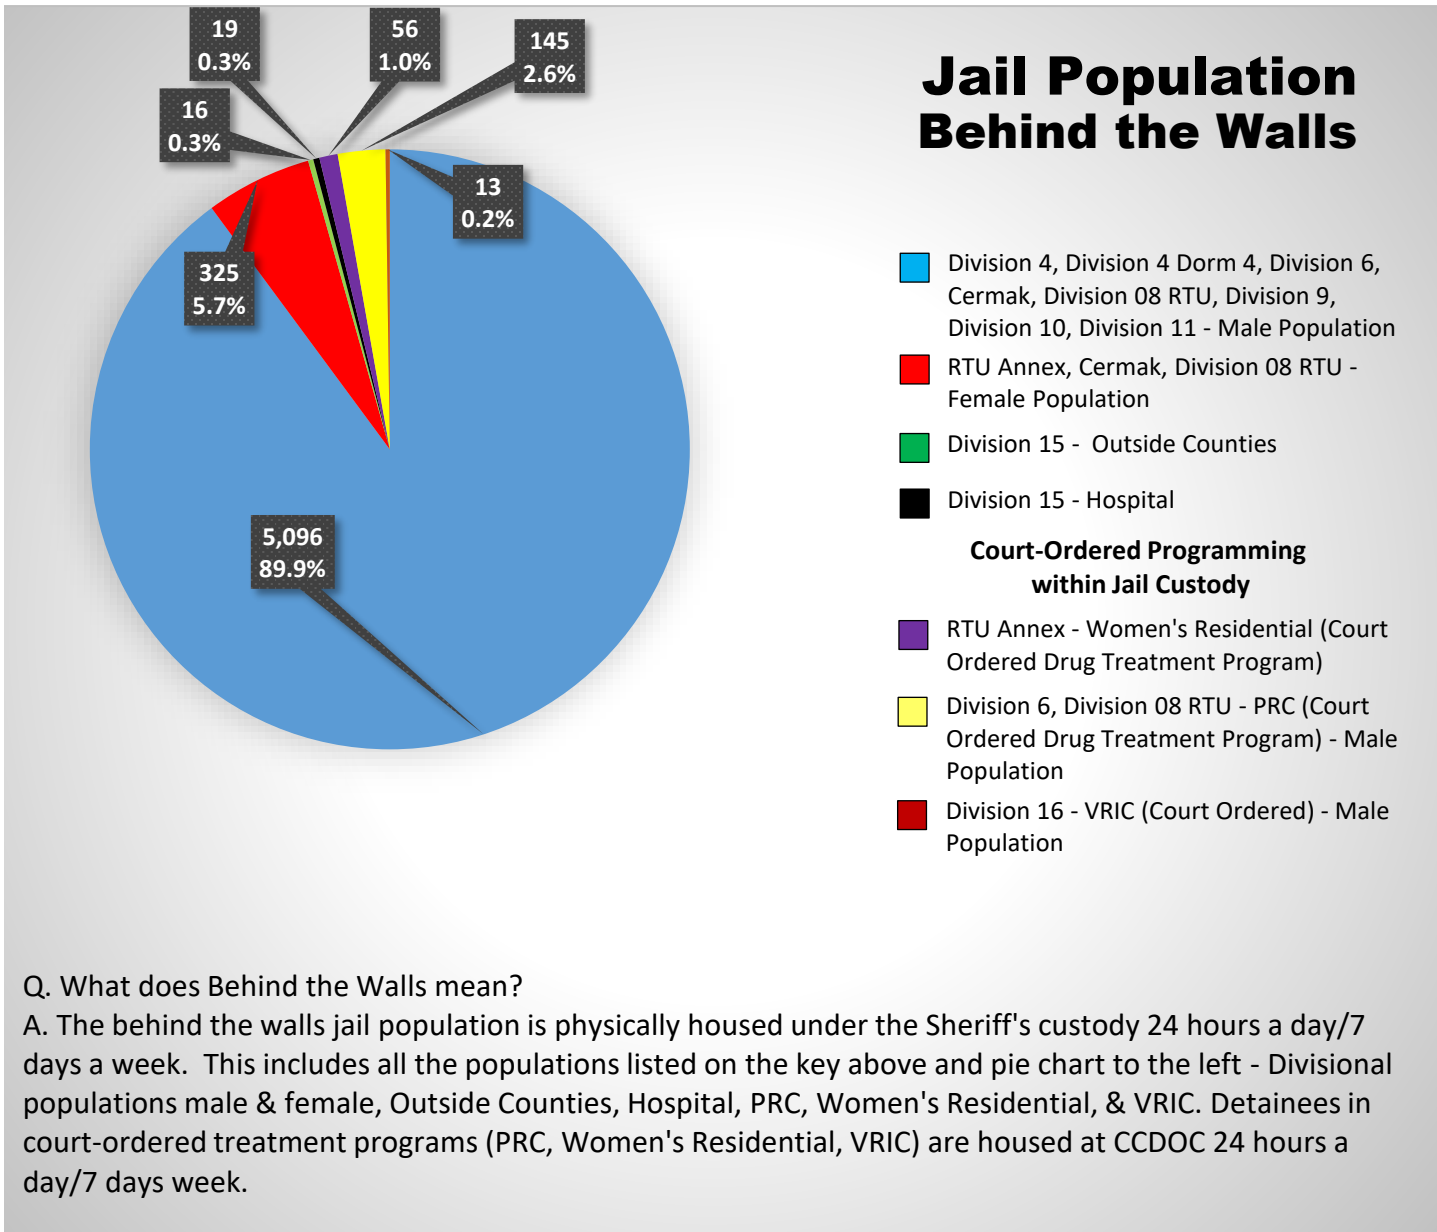

Sheriff's Daily Report 1/19/2020

Under the Custody of the Sheriff	
TOTAL MALE AND FEMALE	7,979
Jail Population	5,670
Community Corrections	2,309

Sheriff's Daily Report
1/19/2020

CCSO Population Demographics