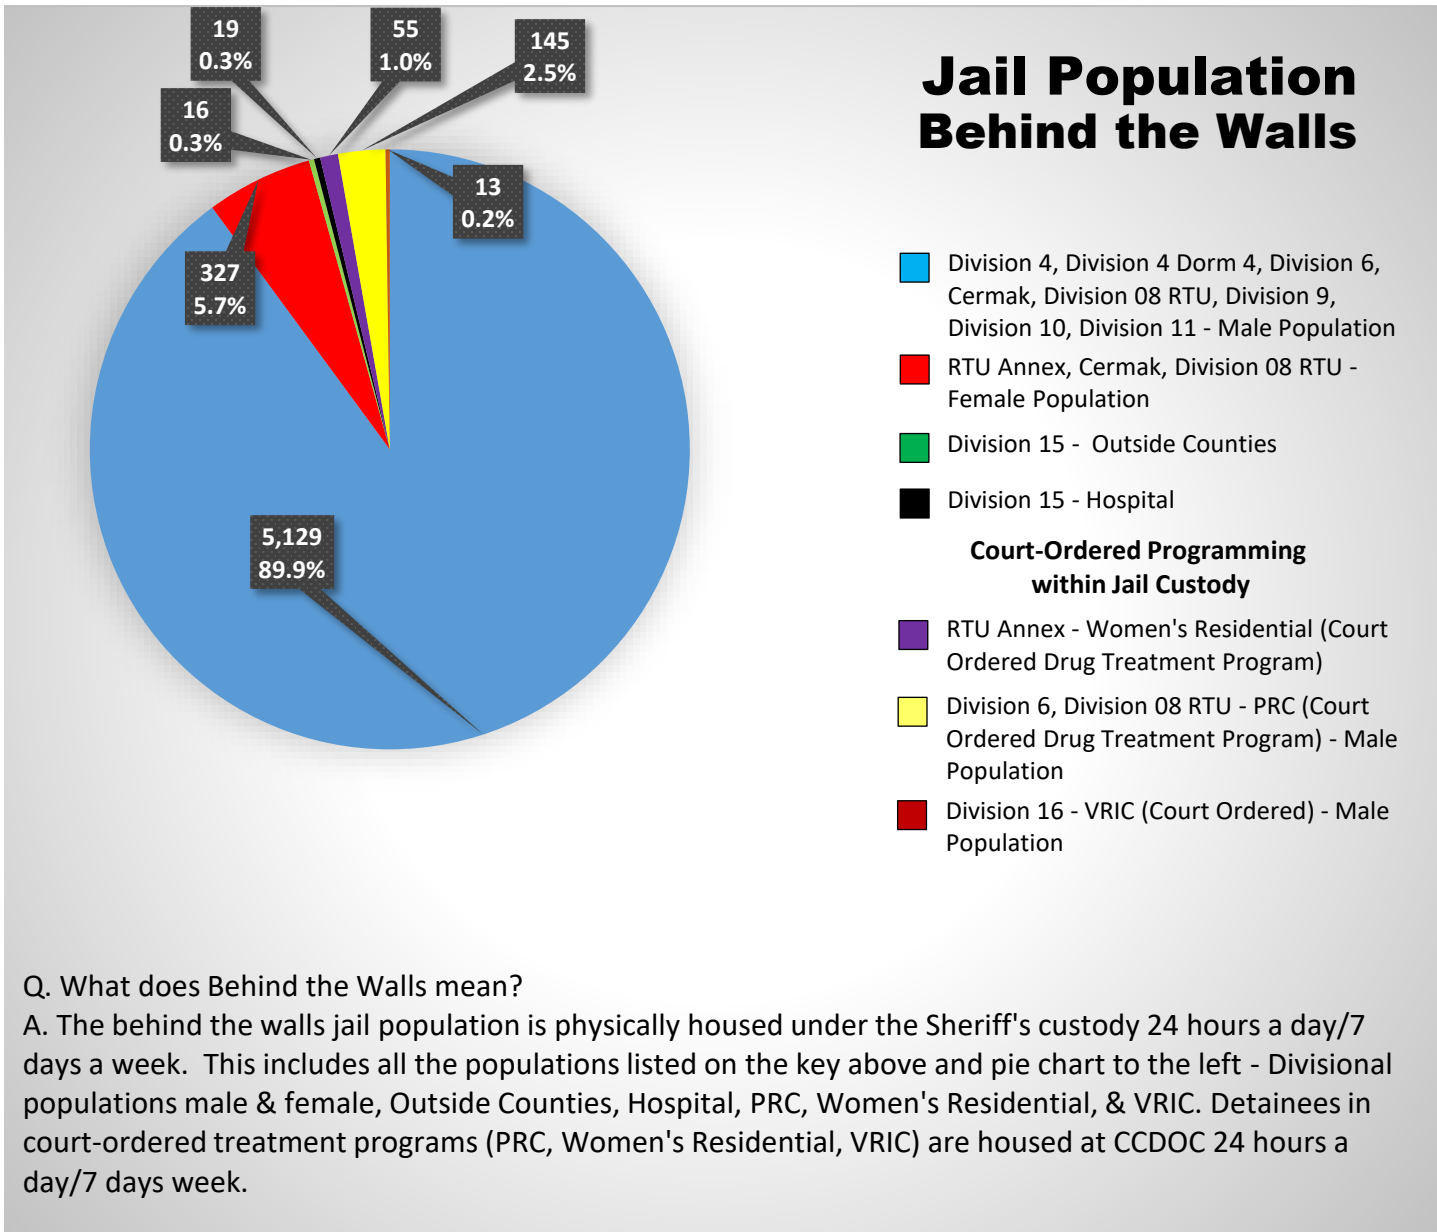

Sheriff's Daily Report 1/20/2020

Under the Custody of the Sheriff	
TOTAL MALE AND FEMALE	8,007
Jail Population	5,704
Community Corrections	2,303

Sheriff's Daily Report
1/20/2020

CCSO Population Demographics