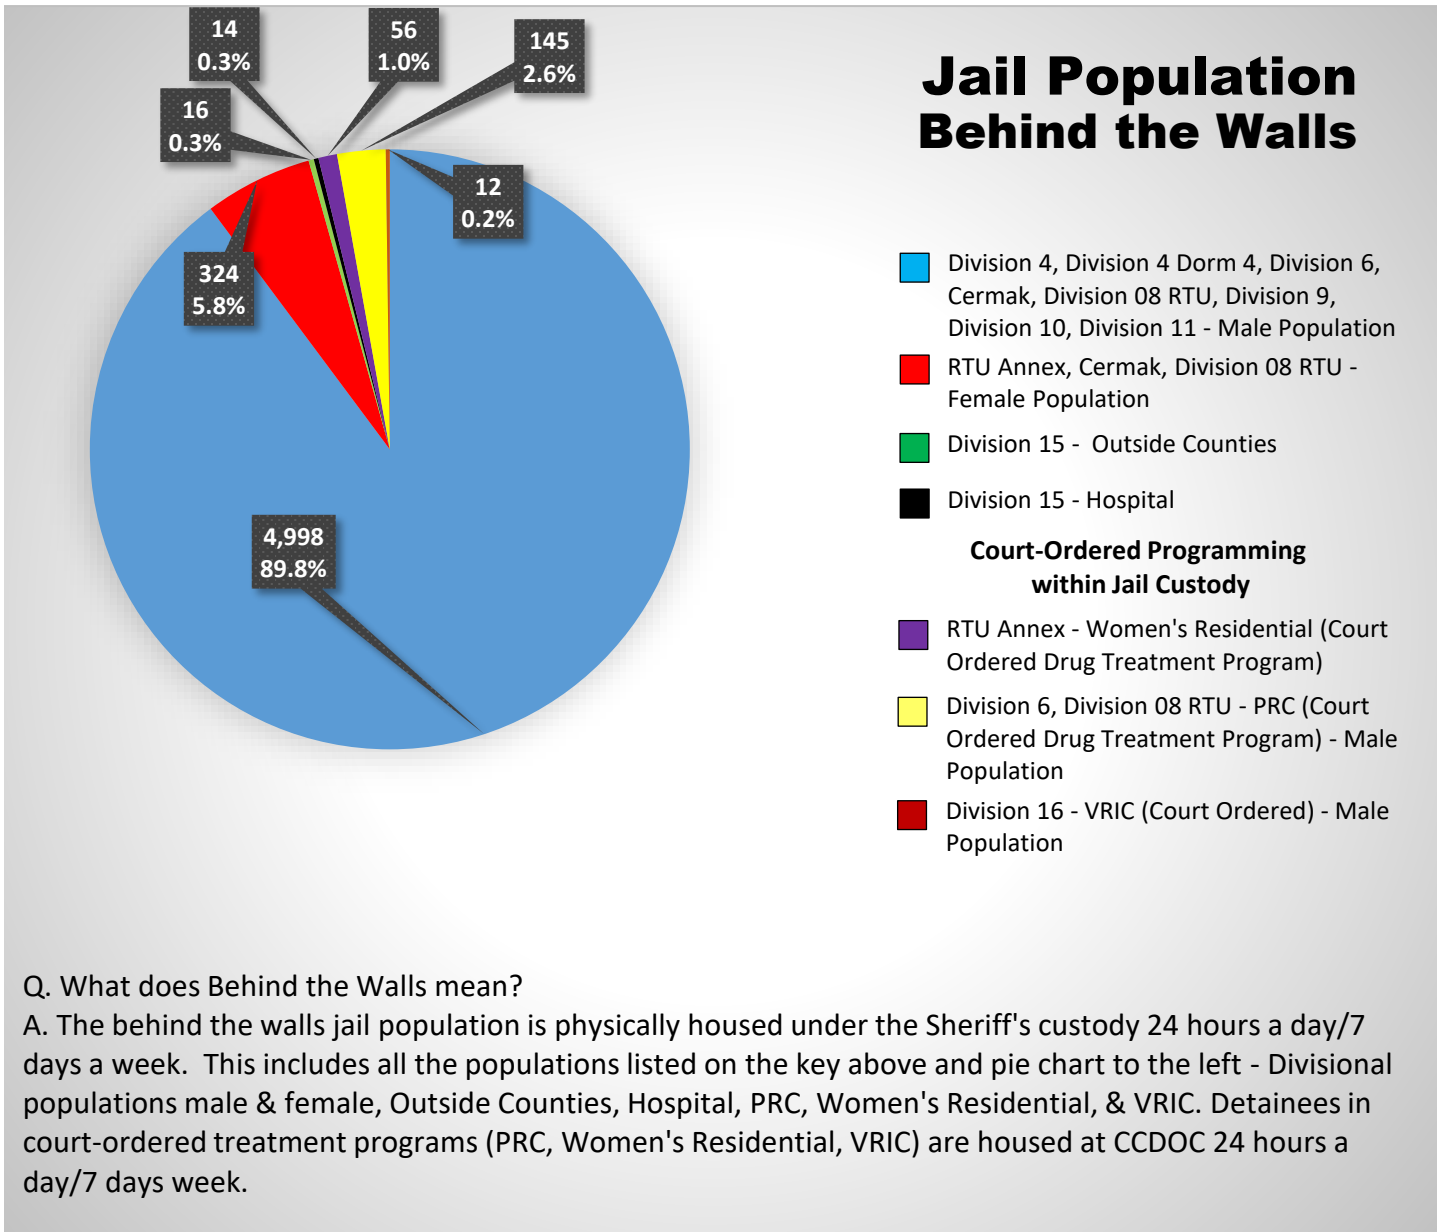

Sheriff's Daily Report 1/30/2020

Under the Custody of the Sheriff	
TOTAL MALE AND FEMALE	7,886
Jail Population	5,565
Community Corrections	2,321

Sheriff's Daily Report
1/30/2020

CCSO Population Demographics