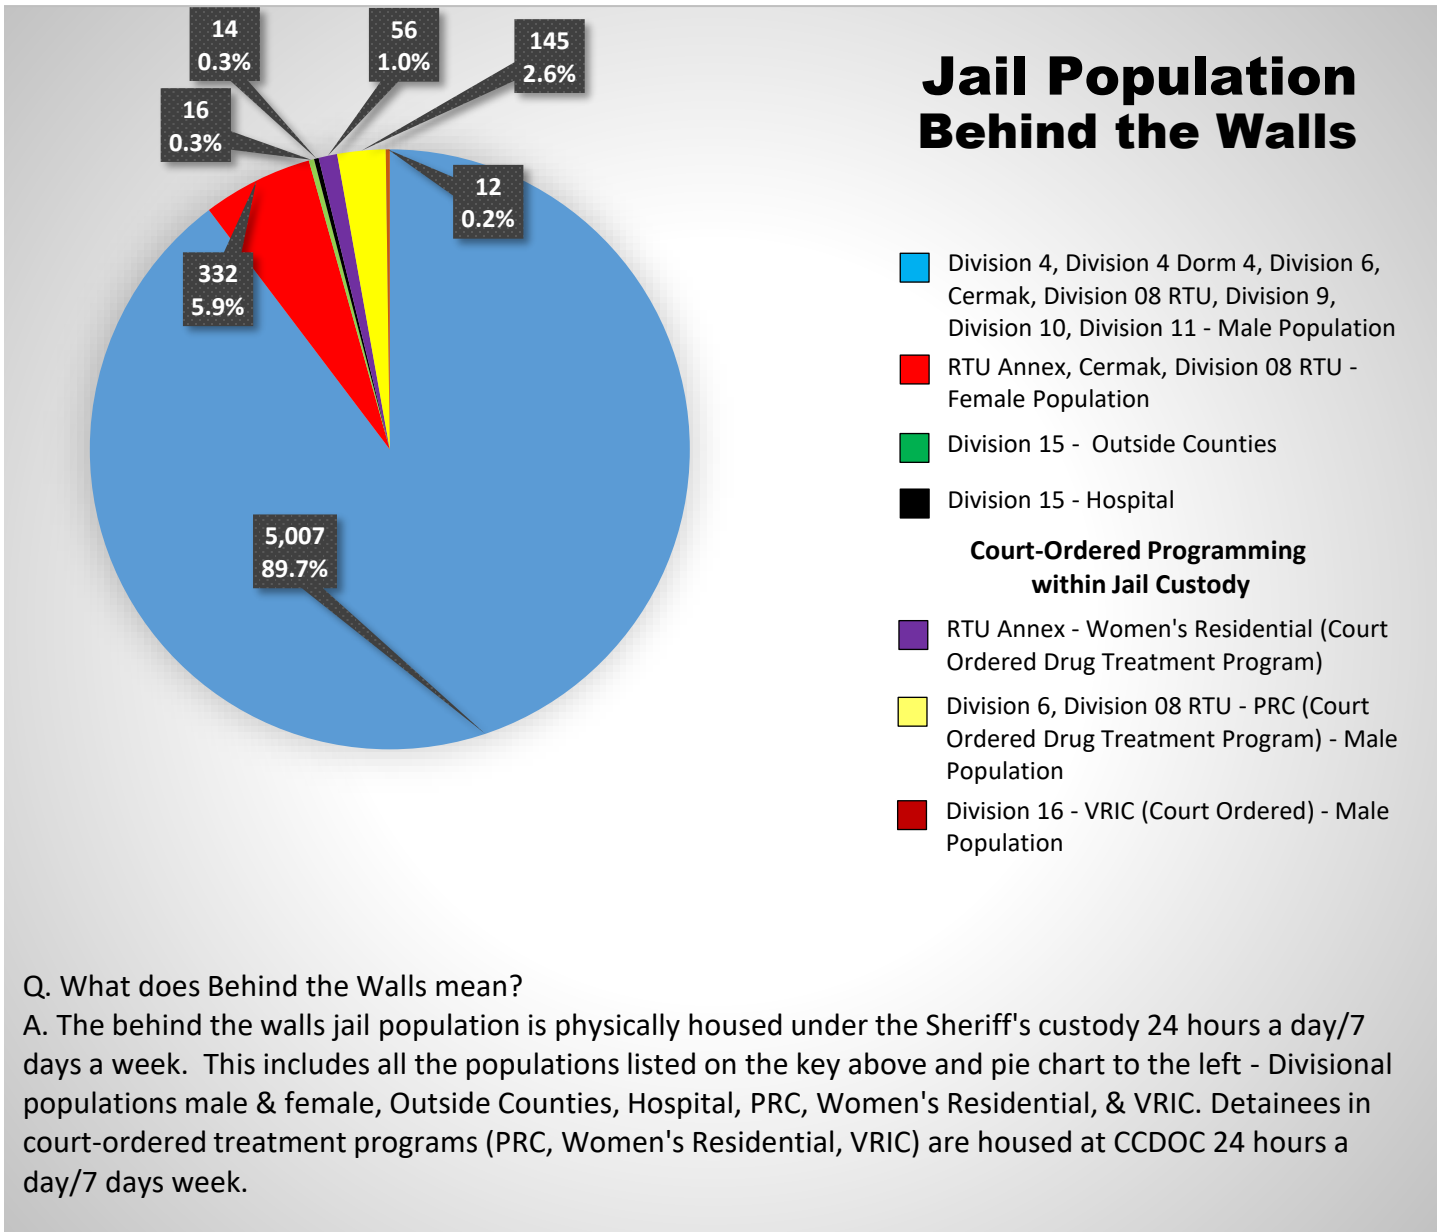

Sheriff's Daily Report 1/31/2020

Under the Custody of the Sheriff	
TOTAL MALE AND FEMALE	7,895
Jail Population	5,582
Community Corrections	2,313

Sheriff's Daily Report
1/31/2020

CCSO Population Demographics