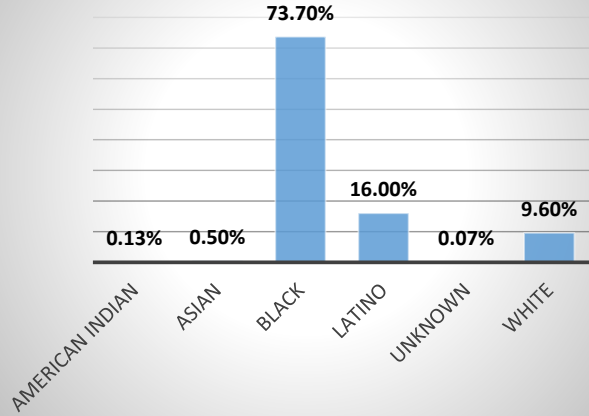

Q. What does Behind the Walls mean?

A. The behind the walls jail population is physically housed under the Sheriff's custody 24 hours a day/7 days a week. This includes all the populations listed on the key above and pie chart to the left - Divisional populations male & female, Outside Counties, Hospital, PRC, Women's Residential, & VRIC. Detainees in court-ordered treatment programs (PRC, Women's Residential, VRIC) are housed at CCDOC 24 hours a day/7 days week.

Sheriff's Daily Report

2/5/2020

CCSO Population Demographics

In Confinement

Gender Distribution

Race Distribution

Age Distribution

Community Corrections

Gender Distribution

Race Distribution

Age Distribution