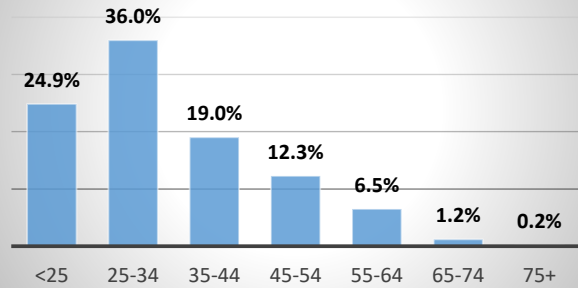

Q. What does Behind the Walls mean?

A. The behind the walls jail population is physically housed under the Sheriff's custody 24 hours a day/7 days a week. This includes all the populations listed on the key above and pie chart to the left - Divisional populations male & female, Outside Counties, Hospital, PRC, Women's Residential, & VRIC. Detainees in court-ordered treatment programs (PRC, Women's Residential, VRIC) are housed at CCDOC 24 hours a day/7 days week.

Sheriff's Daily Report

2/5/2020

CCSO Population Demographics

In Confinement

Gender Distribution

Race Distribution

Age Distribution

Community Corrections

Gender Distribution

Race Distribution

Age Distribution