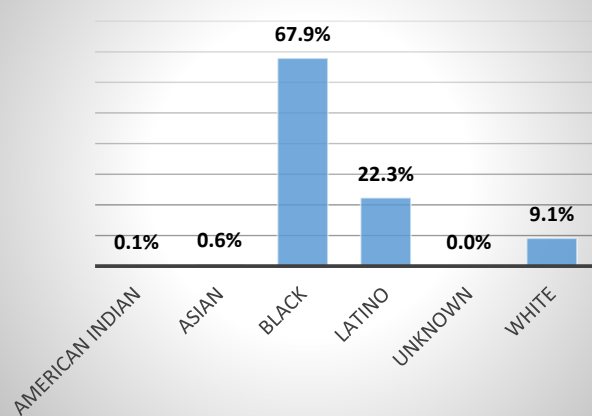

Sheriff's Daily Report

2/5/2020

CCSO Population Demographics

In Confinement

Gender Distribution

Race Distribution

Age Distribution

Community Corrections

Gender Distribution

Race Distribution

Age Distribution