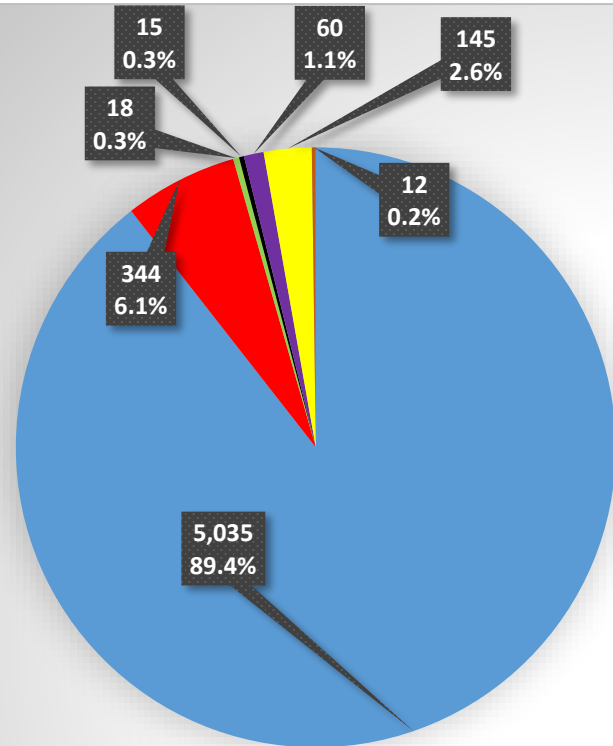

Sheriff's Daily Report
2/5/2020

Under the Custody of the Sheriff	
TOTAL MALE AND FEMALE	7,984
Jail Population	5,629
Community Corrections	2,355

Jail Population Behind the Walls

- Division 4, Division 4 Dorm 4, Division 6, Cermak, Division 08 RTU, Division 9, Division 10, Division 11 - Male Population
 - RTU Annex, Cermak, Division 08 RTU - Female Population
 - Division 15 - Outside Counties
 - Division 15 - Hospital
- Court-Ordered Programming within Jail Custody**
- RTU Annex - Women's Residential (Court Ordered Drug Treatment Program)
 - Division 6, Division 08 RTU - PRC (Court Ordered Drug Treatment Program) - Male Population
 - Division 16 - VRIC (Court Ordered) - Male Population

Q. What does Behind the Walls mean?

A. The behind the walls jail population is physically housed under the Sheriff's custody 24 hours a day/7 days a week. This includes all the populations listed on the key above and pie chart to the left - Divisional populations male & female, Outside Counties, Hospital, PRC, Women's Residential, & VRIC. Detainees in court-ordered treatment programs (PRC, Women's Residential, VRIC) are housed at CCDOC 24 hours a day/7 days week.

Gender Distribution

Race Distribution

Age Distribution