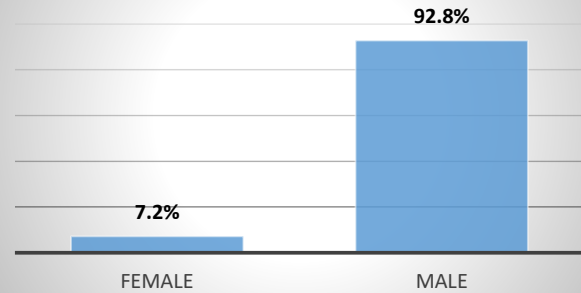

Q. What does Behind the Walls mean?

A. The behind the walls jail population is physically housed under the Sheriff's custody 24 hours a day/7 days a week. This includes all the populations listed on the key above and pie chart to the left - Divisional populations male & female, Outside Counties, Hospital, PRC, Women's Residential, & VRIC. Detainees in court-ordered treatment programs (PRC, Women's Residential, VRIC) are housed at CCDOC 24 hours a day/7 days week.

Sheriff's Daily Report

2/5/2020

CCSO Population Demographics

In Confinement

Gender Distribution

Race Distribution

Age Distribution

Community Corrections

Gender Distribution

Race Distribution

Age Distribution