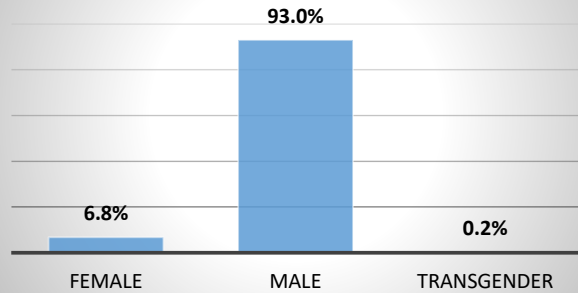

CCSO Population Demographics

In Confinement

Gender Distribution