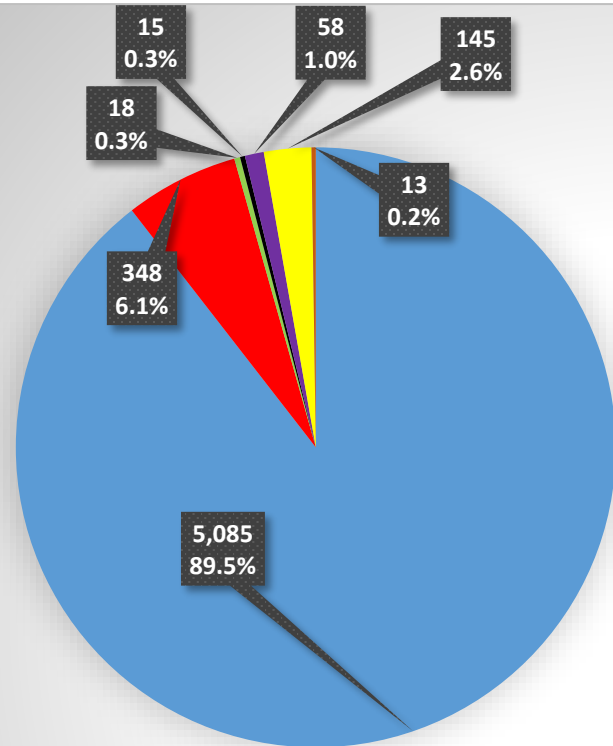

Sheriff's Daily Report
2/8/2020

Under the Custody of the Sheriff	
TOTAL MALE AND FEMALE	8,057
Jail Population	5,682
Community Corrections	2,375

Jail Population Behind the Walls

- Division 4, Division 4 Dorm 4, Division 6, Cermak, Division 08 RTU, Division 9, Division 10, Division 11 - Male Population
 - RTU Annex, Cermak, Division 08 RTU - Female Population
 - Division 15 - Outside Counties
 - Division 15 - Hospital
- Court-Ordered Programming within Jail Custody**
- RTU Annex - Women's Residential (Court Ordered Drug Treatment Program)
 - Division 6, Division 08 RTU - PRC (Court Ordered Drug Treatment Program) - Male Population
 - Division 16 - VRIC (Court Ordered) - Male Population

Q. What does Behind the Walls mean?

A. The behind the walls jail population is physically housed under the Sheriff's custody 24 hours a day/7 days a week. This includes all the populations listed on the key above and pie chart to the left - Divisional populations male & female, Outside Counties, Hospital, PRC, Women's Residential, & VRIC. Detainees in court-ordered treatment programs (PRC, Women's Residential, VRIC) are housed at CCDOC 24 hours a day/7 days week.

Gender Distribution

Race Distribution

Age Distribution