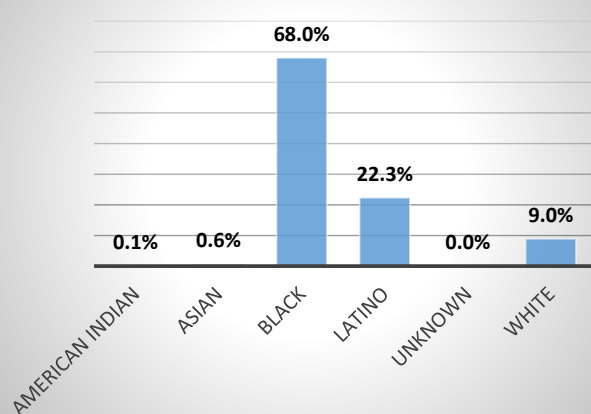

Q. What does Behind the Walls mean?

A. The behind the walls jail population is physically housed under the Sheriff's custody 24 hours a day/7 days a week. This includes all the populations listed on the key above and pie chart to the left - Divisional populations male & female, Outside Counties, Hospital, PRC, Women's Residential, & VRIC. Detainees in court-ordered treatment programs (PRC, Women's Residential, VRIC) are housed at CCDOC 24 hours a day/7 days week.

Sheriff's Daily Report

2/8/2020

CCSO Population Demographics

In Confinement

Gender Distribution

Race Distribution

Age Distribution

Community Corrections

Gender Distribution

Race Distribution

Age Distribution