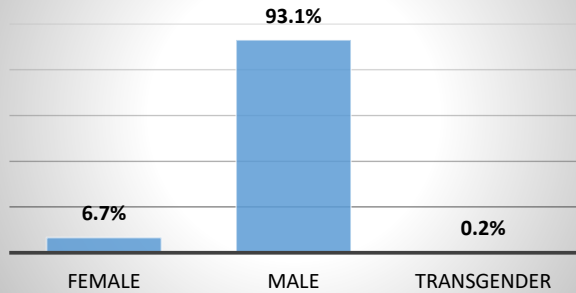

CCSO Population Demographics

In Confinement

Gender Distribution