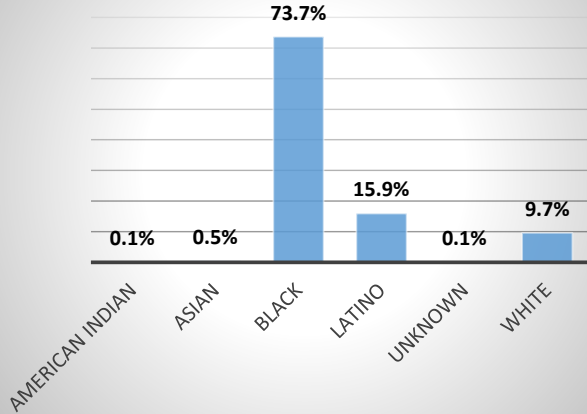

Q. What does Behind the Walls mean?

A. The behind the walls jail population is physically housed under the Sheriff's custody 24 hours a day/7 days a week. This includes all the populations listed on the key above and pie chart to the left - Divisional populations male & female, Outside Counties, Hospital, PRC, Women's Residential, & VRIC. Detainees in court-ordered treatment programs (PRC, Women's Residential, VRIC) are housed at CCDOC 24 hours a day/7 days week.

Sheriff's Daily Report

2/8/2020

CCSO Population Demographics

In Confinement

Gender Distribution

Race Distribution

Age Distribution

Community Corrections

Gender Distribution

Race Distribution

Age Distribution