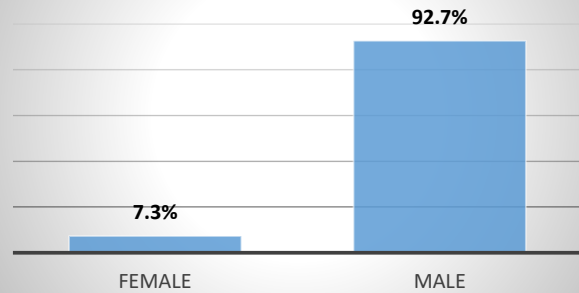

Q. What does Behind the Walls mean?

A. The behind the walls jail population is physically housed under the Sheriff's custody 24 hours a day/7 days a week. This includes all the populations listed on the key above and pie chart to the left - Divisional populations male & female, Outside Counties, Hospital, PRC, Women's Residential, & VRIC. Detainees in court-ordered treatment programs (PRC, Women's Residential, VRIC) are housed at CCDOC 24 hours a day/7 days week.

Sheriff's Daily Report

2/8/2020

CCSO Population Demographics

In Confinement

Gender Distribution

Race Distribution

Age Distribution

Community Corrections

Gender Distribution

Race Distribution

Age Distribution