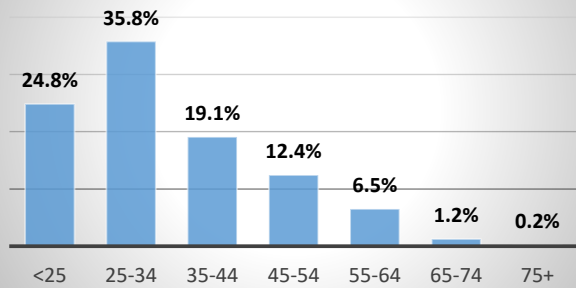

Q. What does Behind the Walls mean?

A. The behind the walls jail population is physically housed under the Sheriff's custody 24 hours a day/7 days a week. This includes all the populations listed on the key above and pie chart to the left - Divisional populations male & female, Outside Counties, Hospital, PRC, Women's Residential, & VRIC. Detainees in court-ordered treatment programs (PRC, Women's Residential, VRIC) are housed at CCDOC 24 hours a day/7 days week.

Sheriff's Daily Report

2/8/2020

CCSO Population Demographics

In Confinement

Gender Distribution

Race Distribution

Age Distribution

Community Corrections

Gender Distribution

Race Distribution

Age Distribution