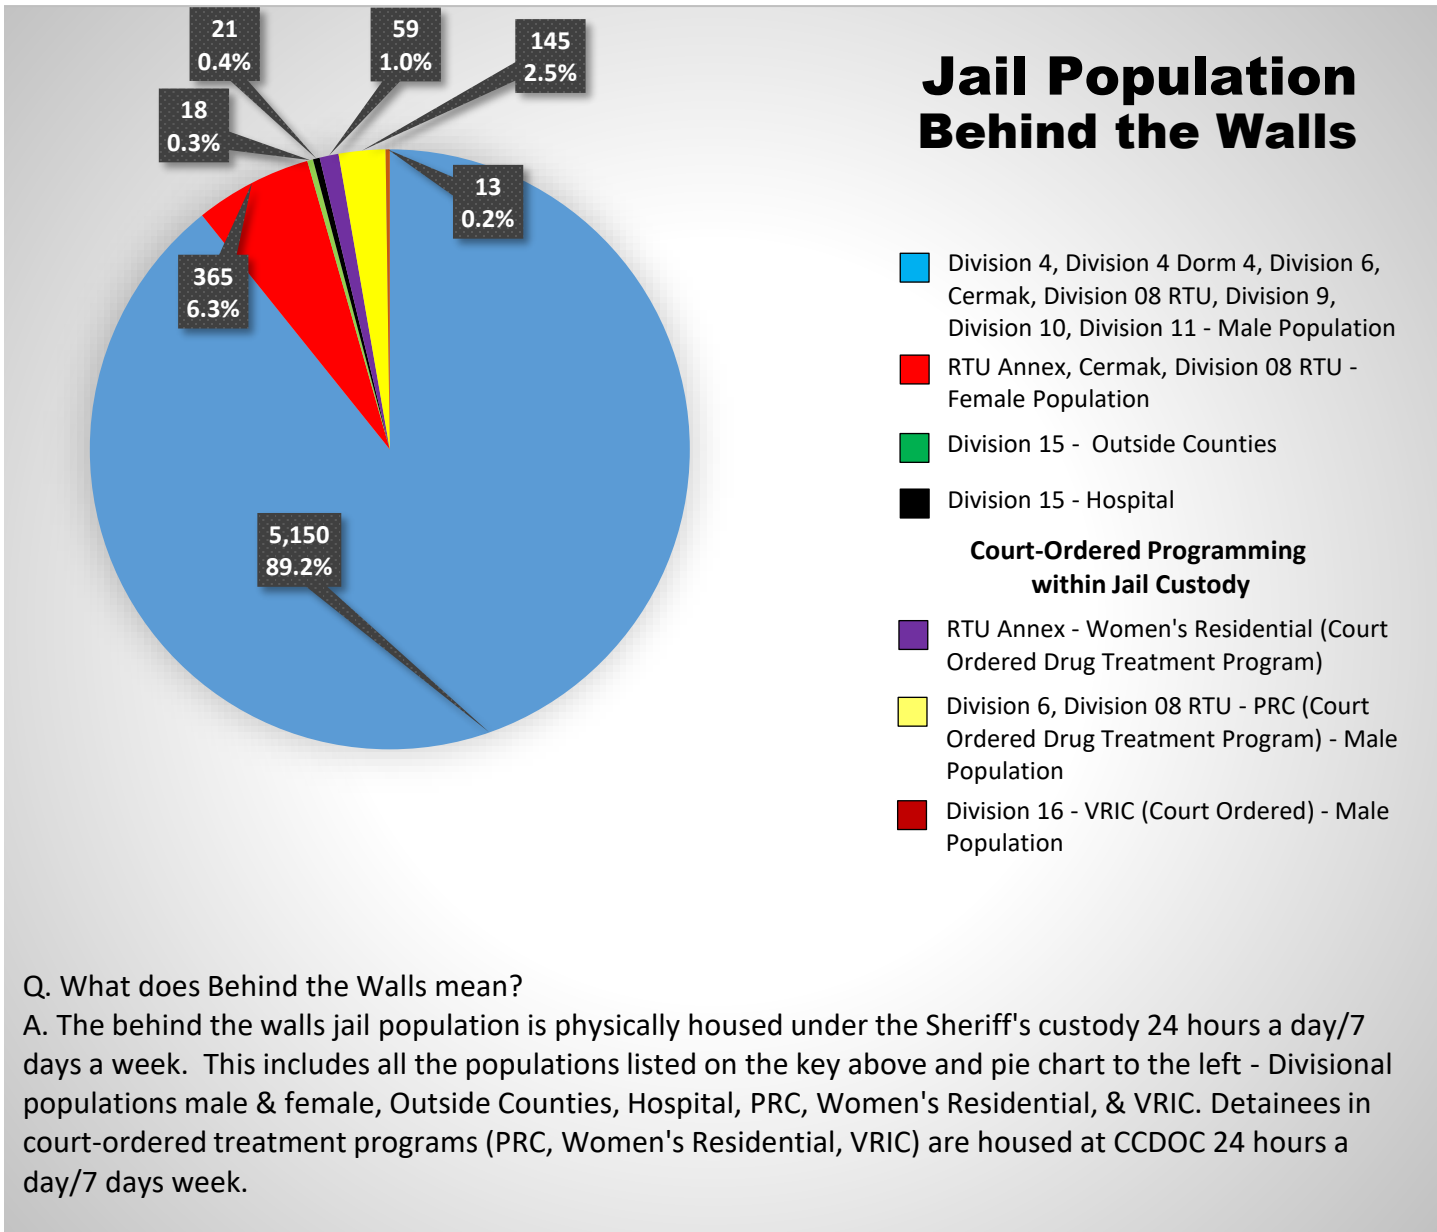

Sheriff's Daily Report 2/10/2020

Under the Custody of the Sheriff	
TOTAL MALE AND FEMALE	8,172
Jail Population	5,771
Community Corrections	2,401

Sheriff's Daily Report
2/10/2020

CCSO Population Demographics