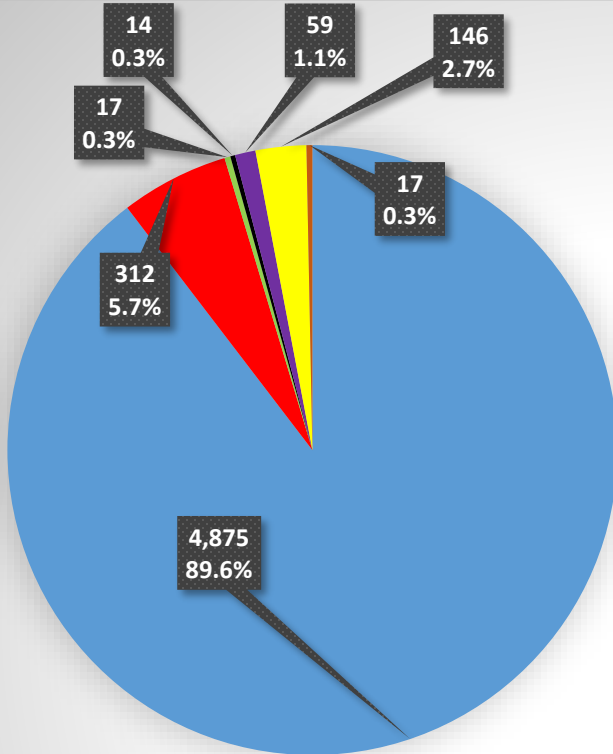

Sheriff's Daily Report
3/22/2020

Under the Custody of the Sheriff	
TOTAL MALE AND FEMALE	7,894
Jail Population	5,440
Community Corrections	2,454

Jail Population Behind the Walls

- Division 4, Division 4 Dorm 4, Division 6, Cermak, Division 08 RTU, Division 9, Division 10, Division 11 - Male Population
 - RTU Annex, Cermak, Division 08 RTU - Female Population
 - Division 15 - Outside Counties
 - Division 15 - Hospital
- Court-Ordered Programming within Jail Custody**
- RTU Annex - Women's Residential (Court Ordered Drug Treatment Program)
 - Division 6, Division 08 RTU - PRC (Court Ordered Drug Treatment Program) - Male Population
 - Division 16 - VRIC (Court Ordered) - Male Population

Q. What does Behind the Walls mean?

A. The behind the walls jail population is physically housed under the Sheriff's custody 24 hours a day/7 days a week. This includes all the populations listed on the key above and pie chart to the left - Divisional populations male & female, Outside Counties, Hospital, PRC, Women's Residential, & VRIC. Detainees in court-ordered treatment programs (PRC, Women's Residential, VRIC) are housed at CDOC 24 hours a day/7 days week.